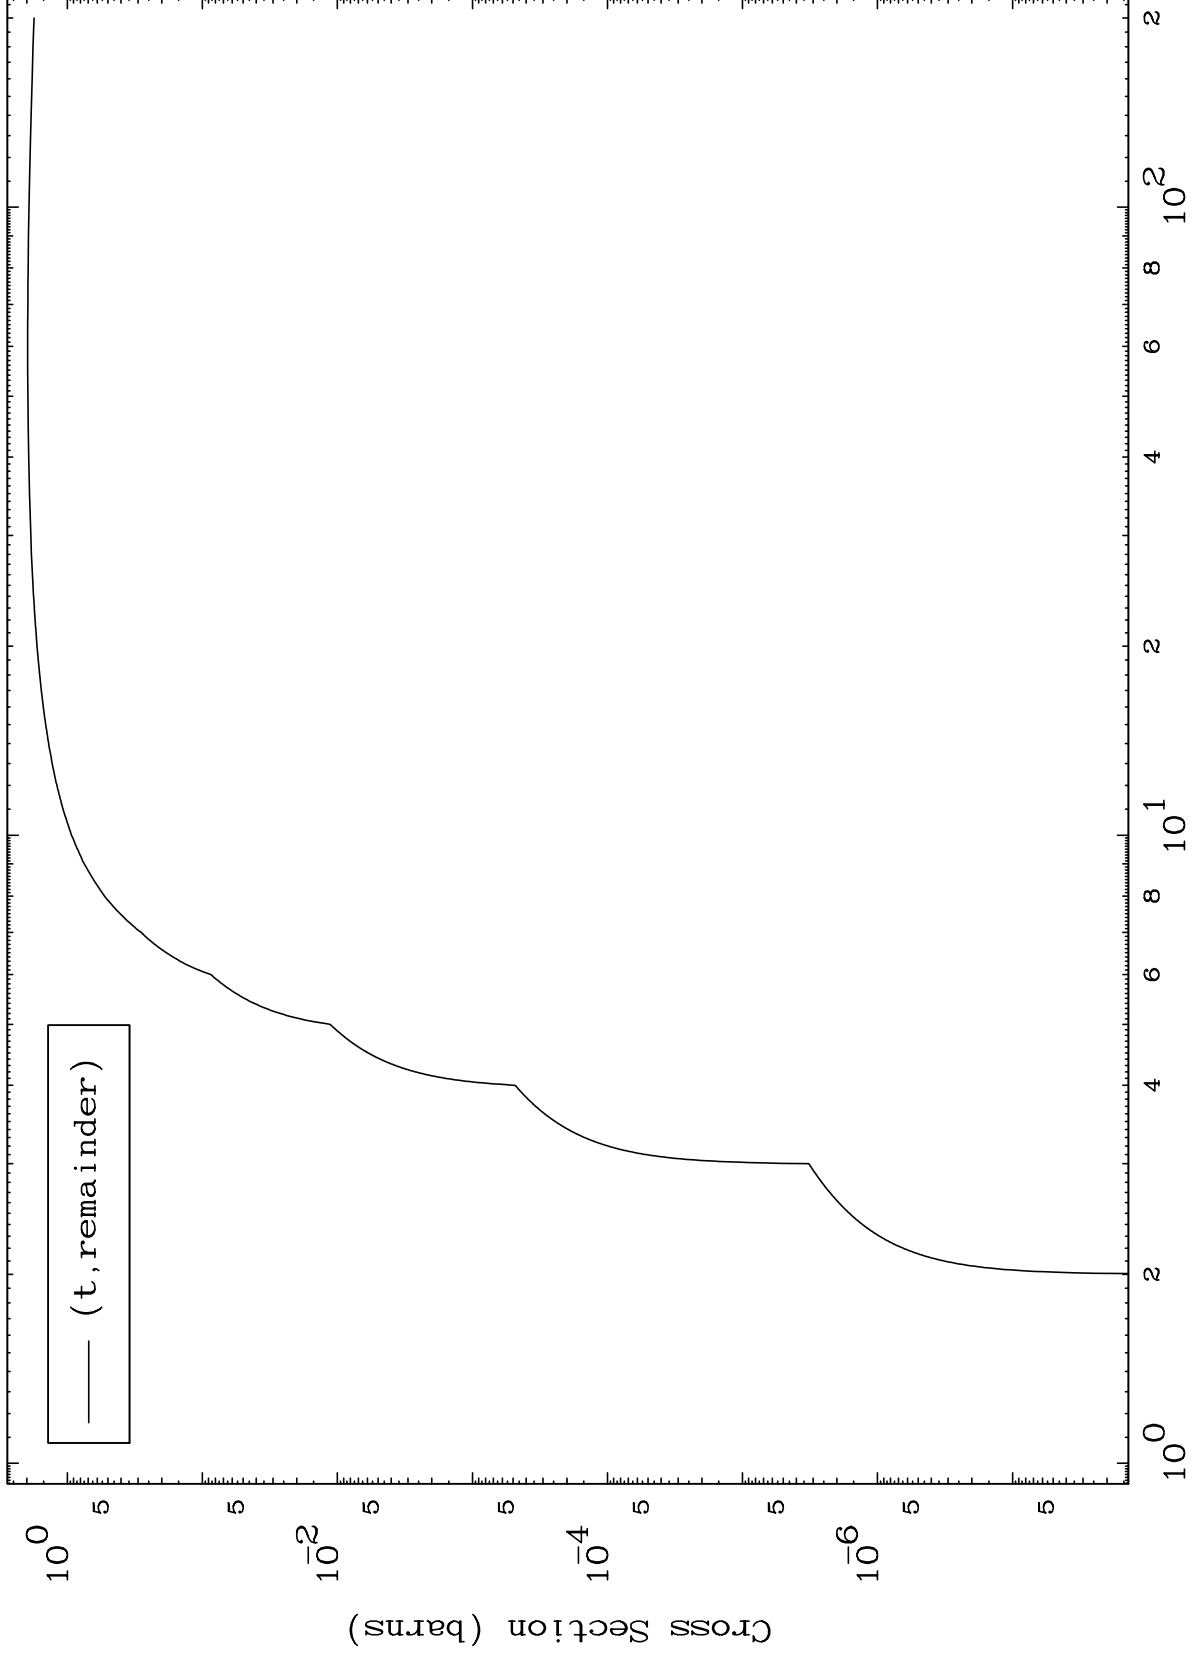

Press Mouse Button to Start

MAT 4532

Triton Major

45-Rh-105

0 Kelvin Cross Sections

Incident Energy (MeV)

45-Rh-105