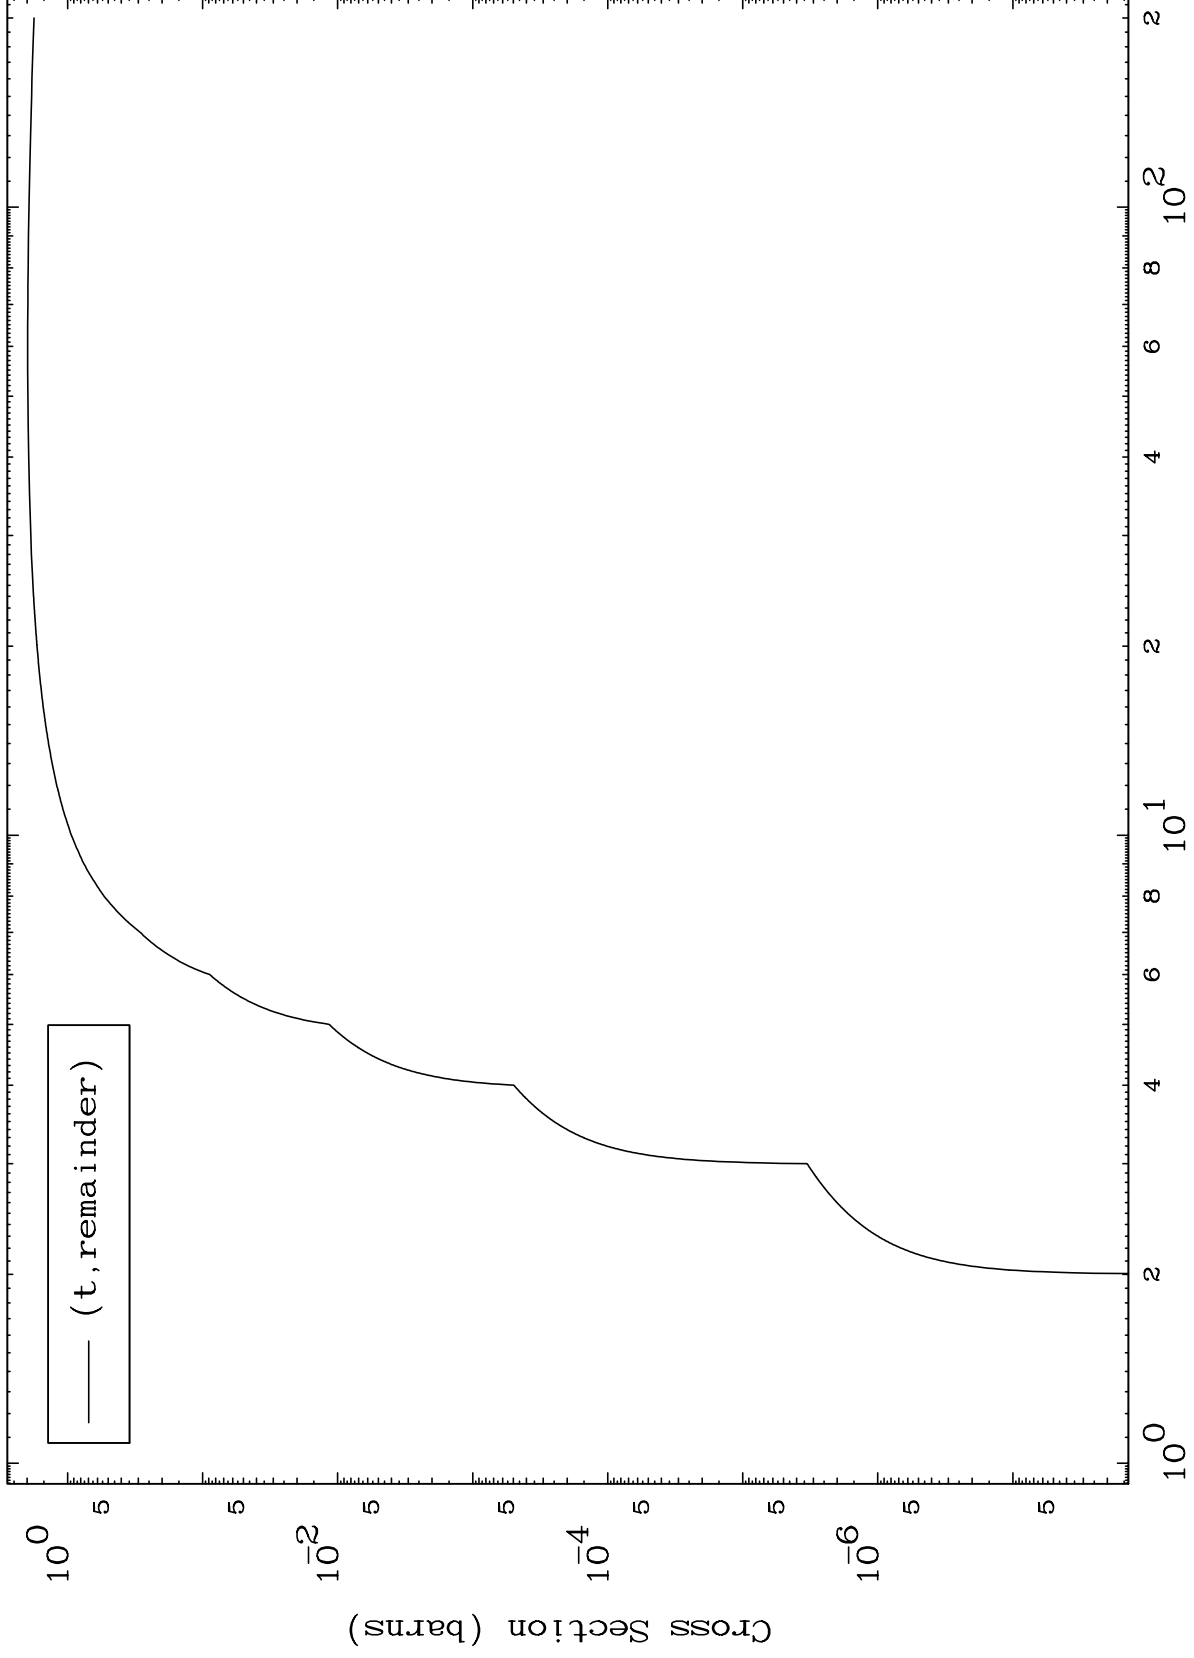

Press Mouse Button to Start

MAT 4534

Triton Major

45-Rh-106

0 Kelvin Cross Sections

Incident Energy (MeV)

45-Rh-106