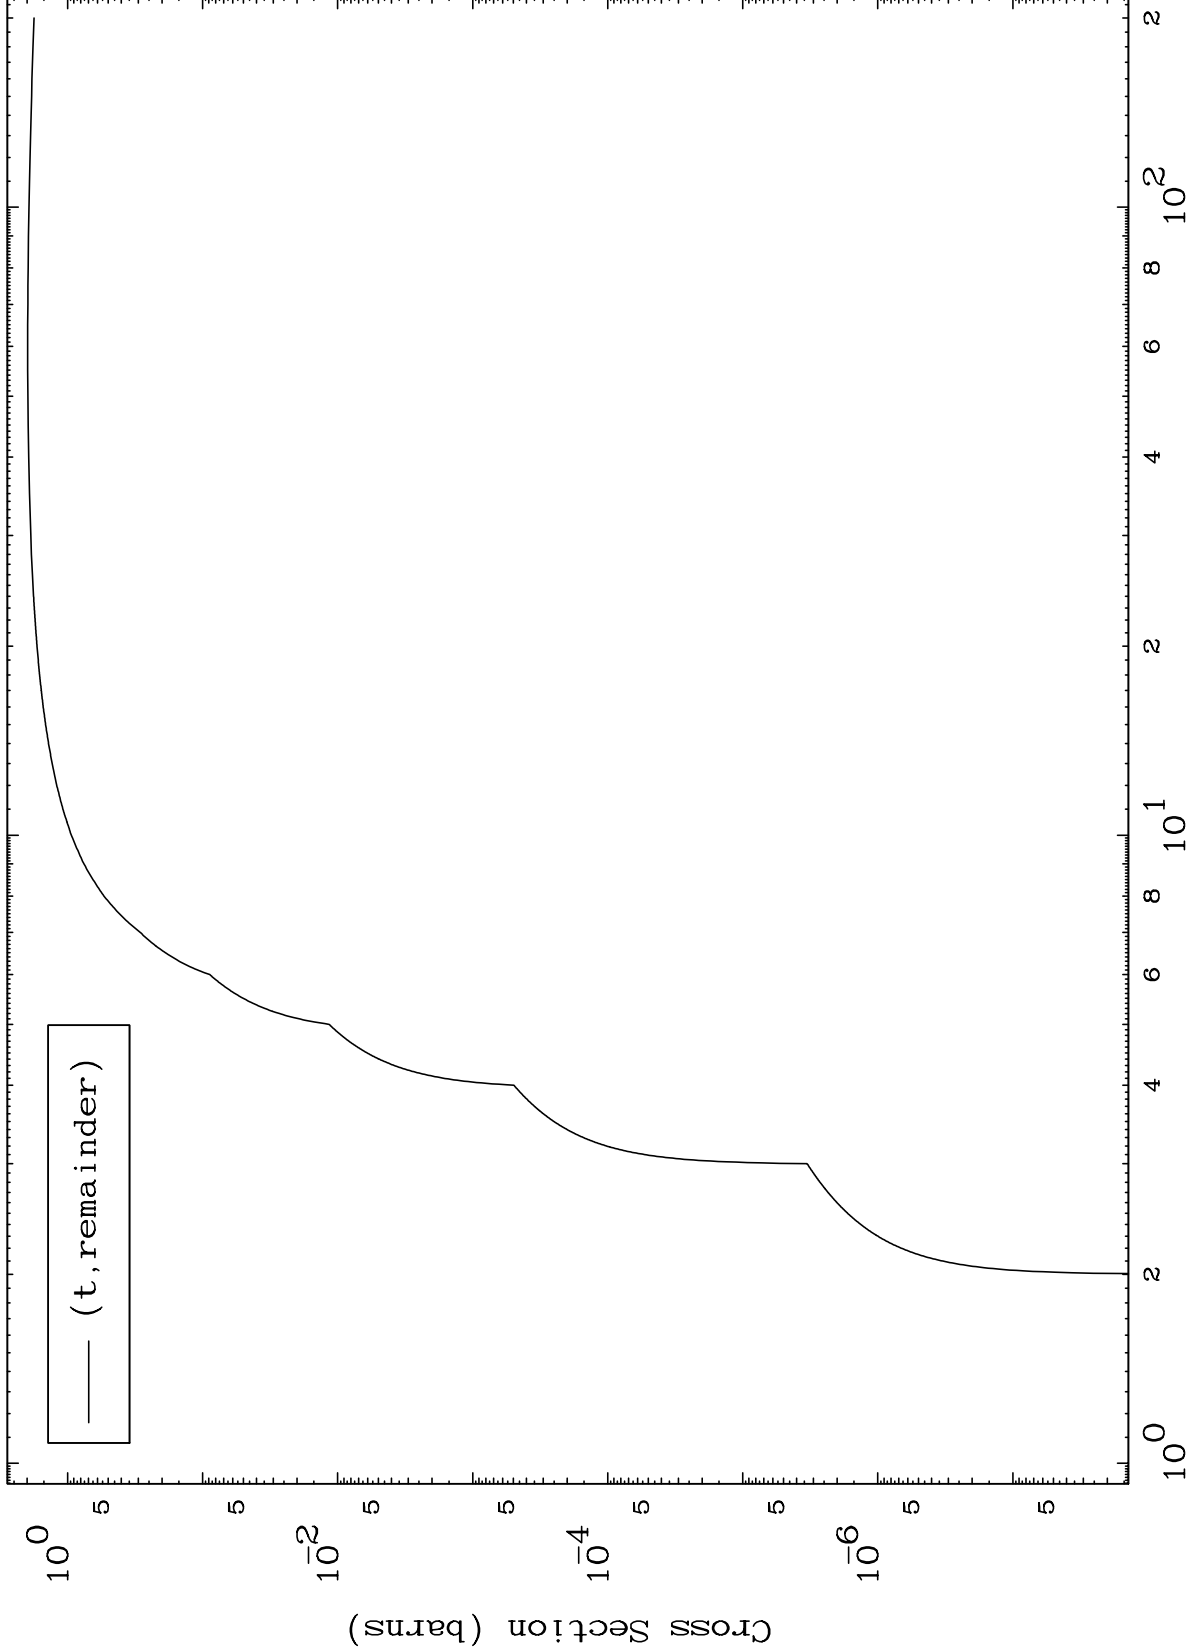

Press Mouse Button to Start

MAT 4535

Triton Major

45-Rh-106

0 Kelvin Cross Sections

Incident Energy (MeV)

45-Rh-106