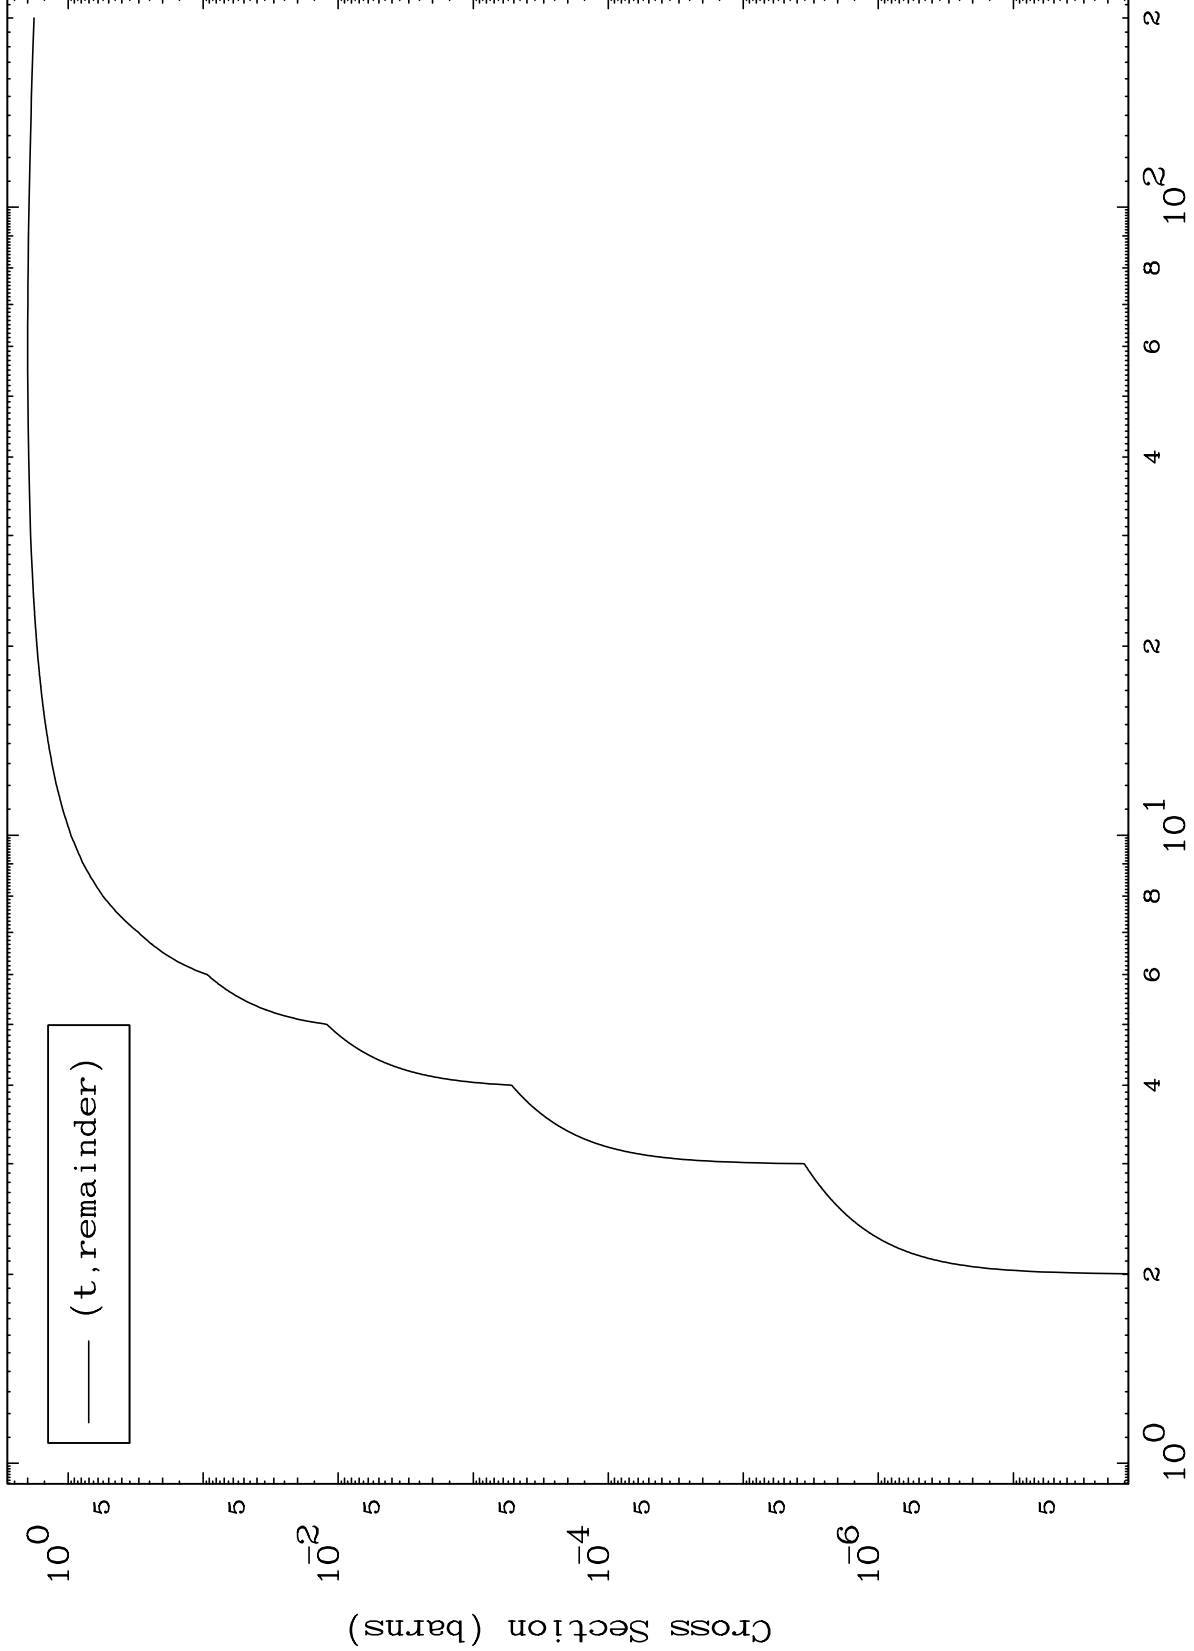

Press Mouse Button to Start

MAT 4540

Triton Major

45-Rh-108

0 Kelvin Cross Sections

Incident Energy (MeV)

45-Rh-108