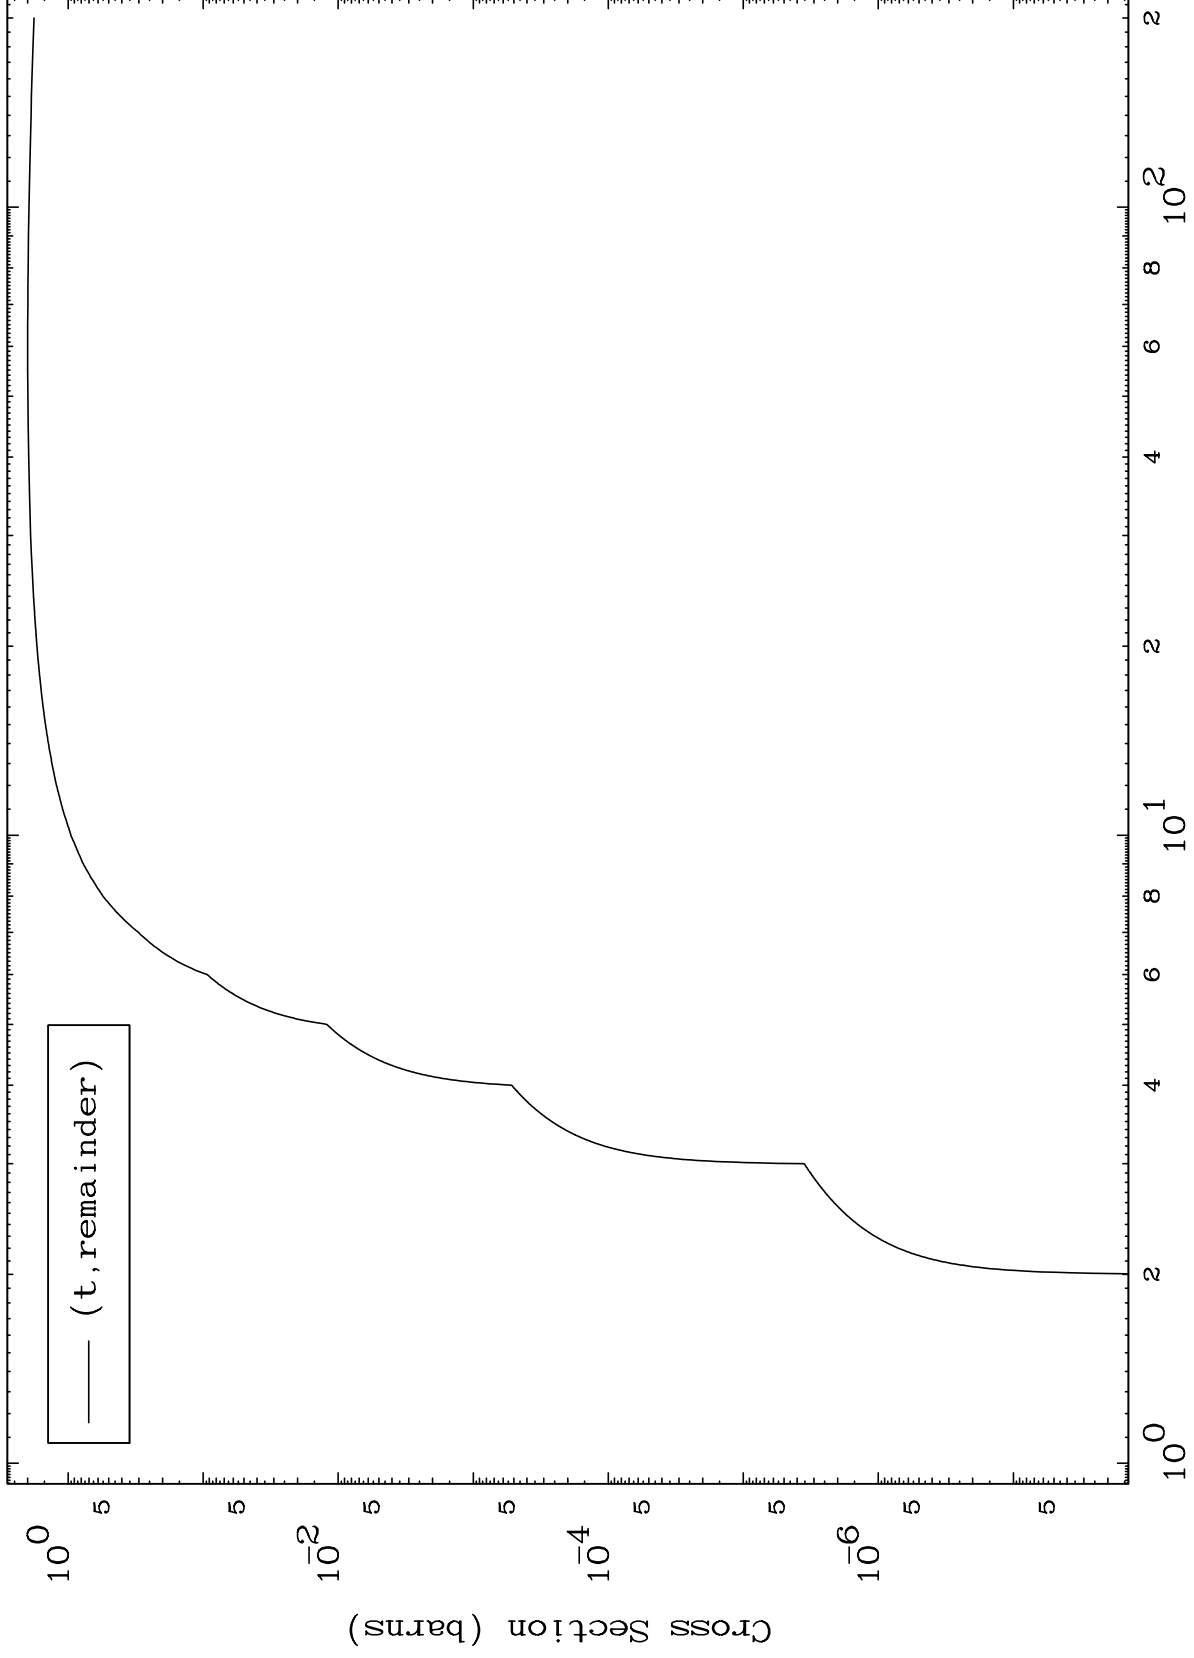

Press Mouse Button to Start

MAT 4541

Triton Major

45-Rh-108

0 Kelvin Cross Sections

Incident Energy (MeV)

45-Rh-108