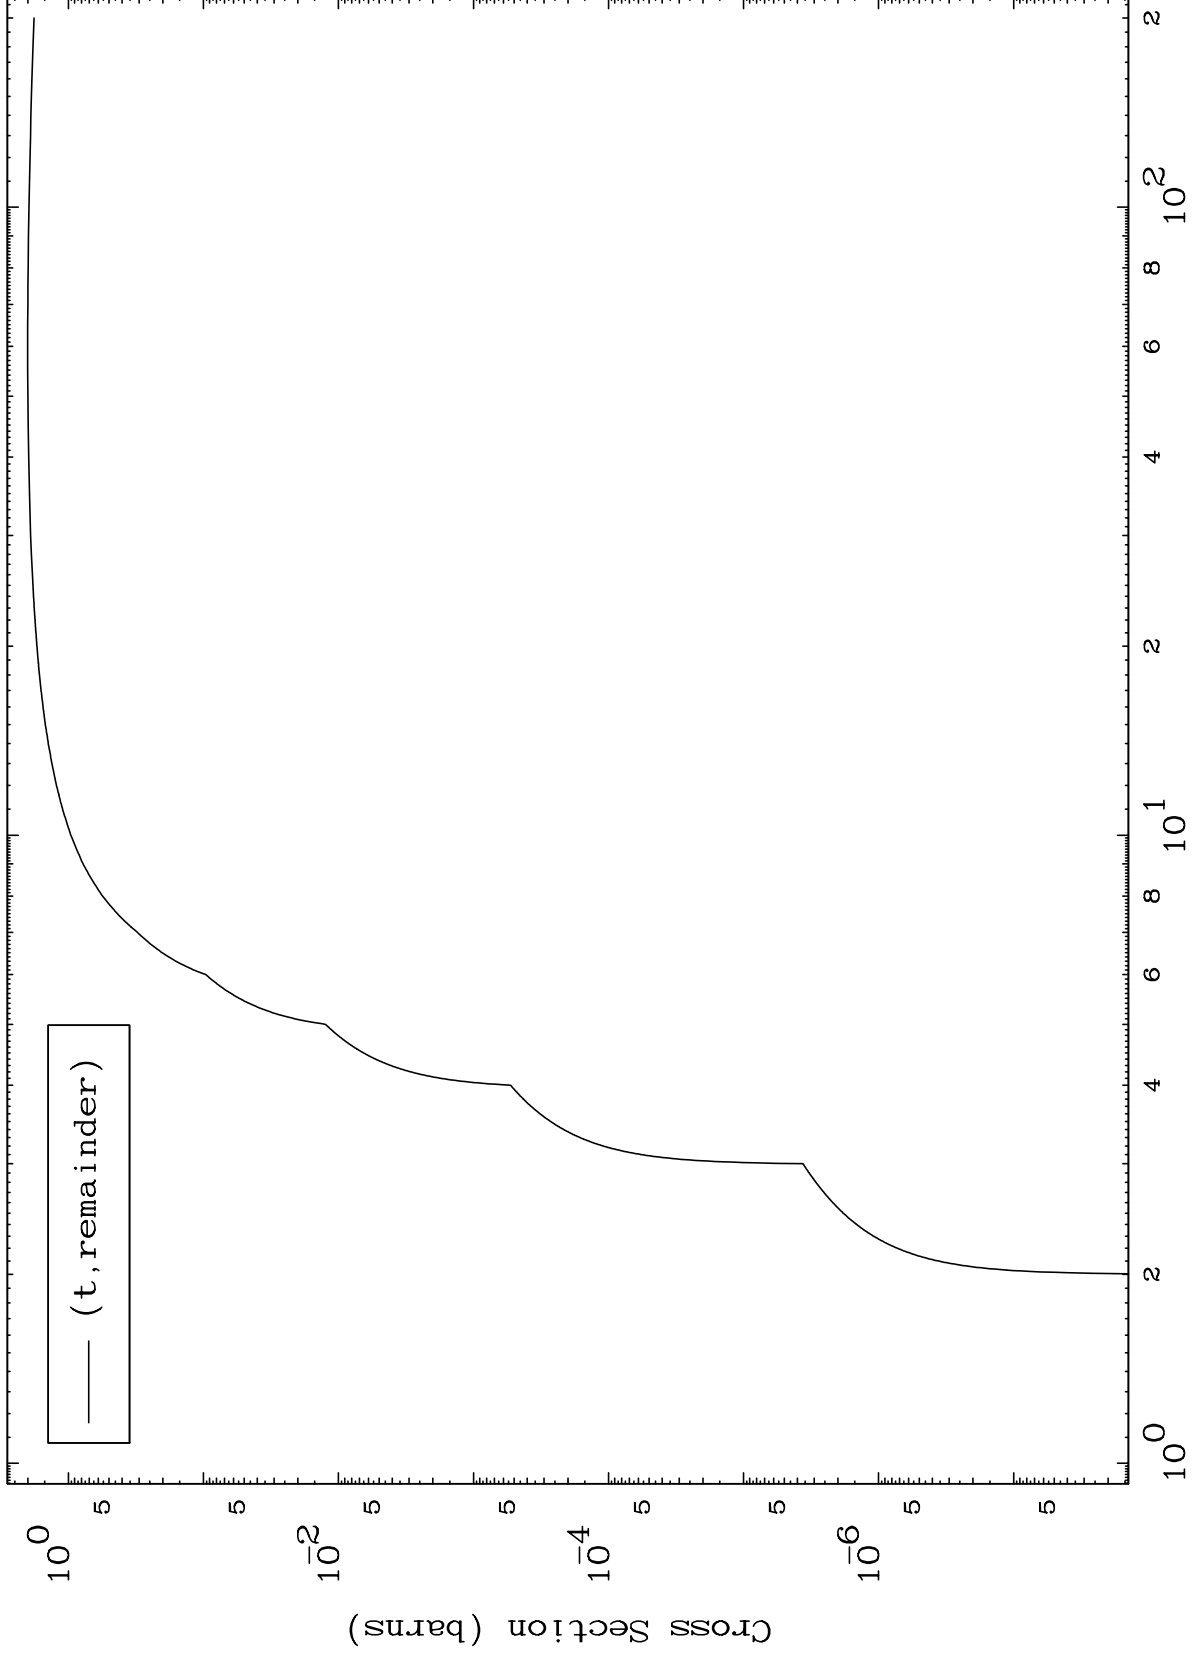

Press Mouse Button to Start

MAT 4543

Triton Major

45-Rh-109

0 Kelvin Cross Sections

(t, remainder)

Incident Energy (MeV)

45-Rh-109