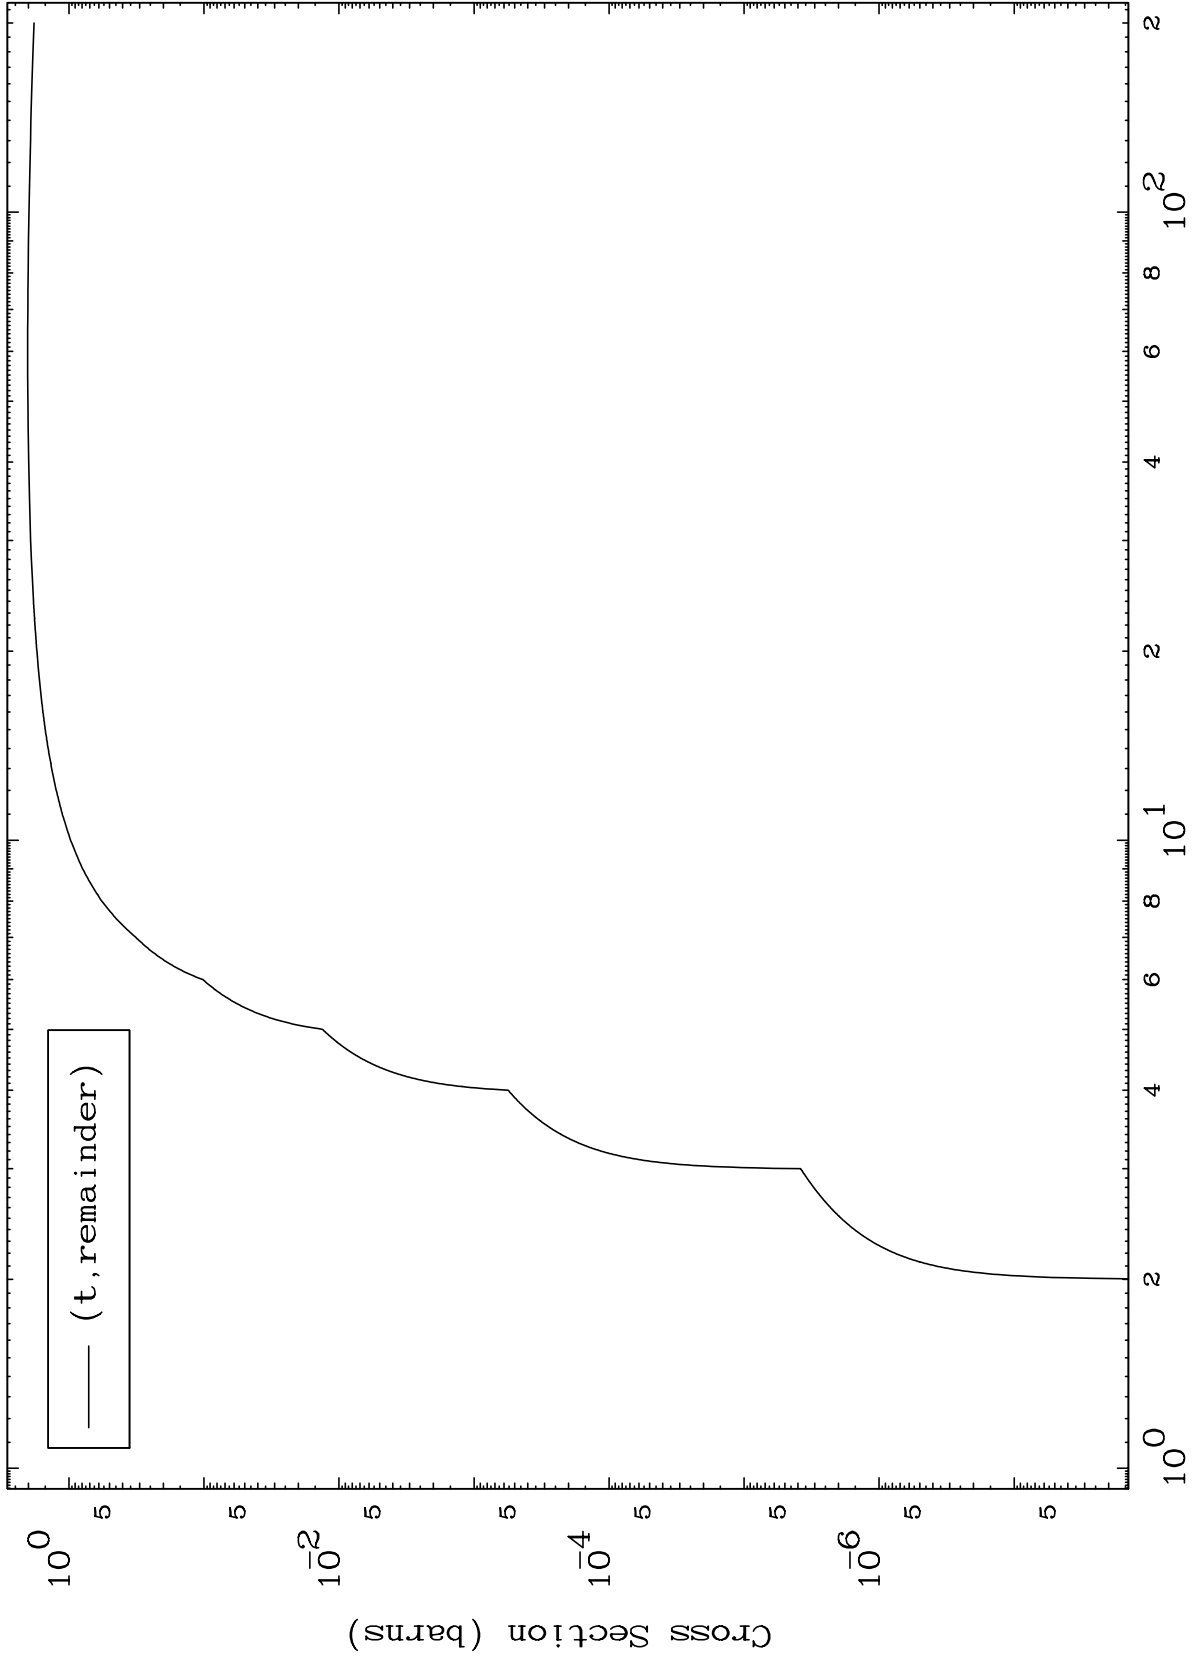

Press Mouse Button to Start

MAT 4549

Triton Major

45-Rh-111

0 Kelvin Cross Sections

Incident Energy (MeV)

45-Rh-111