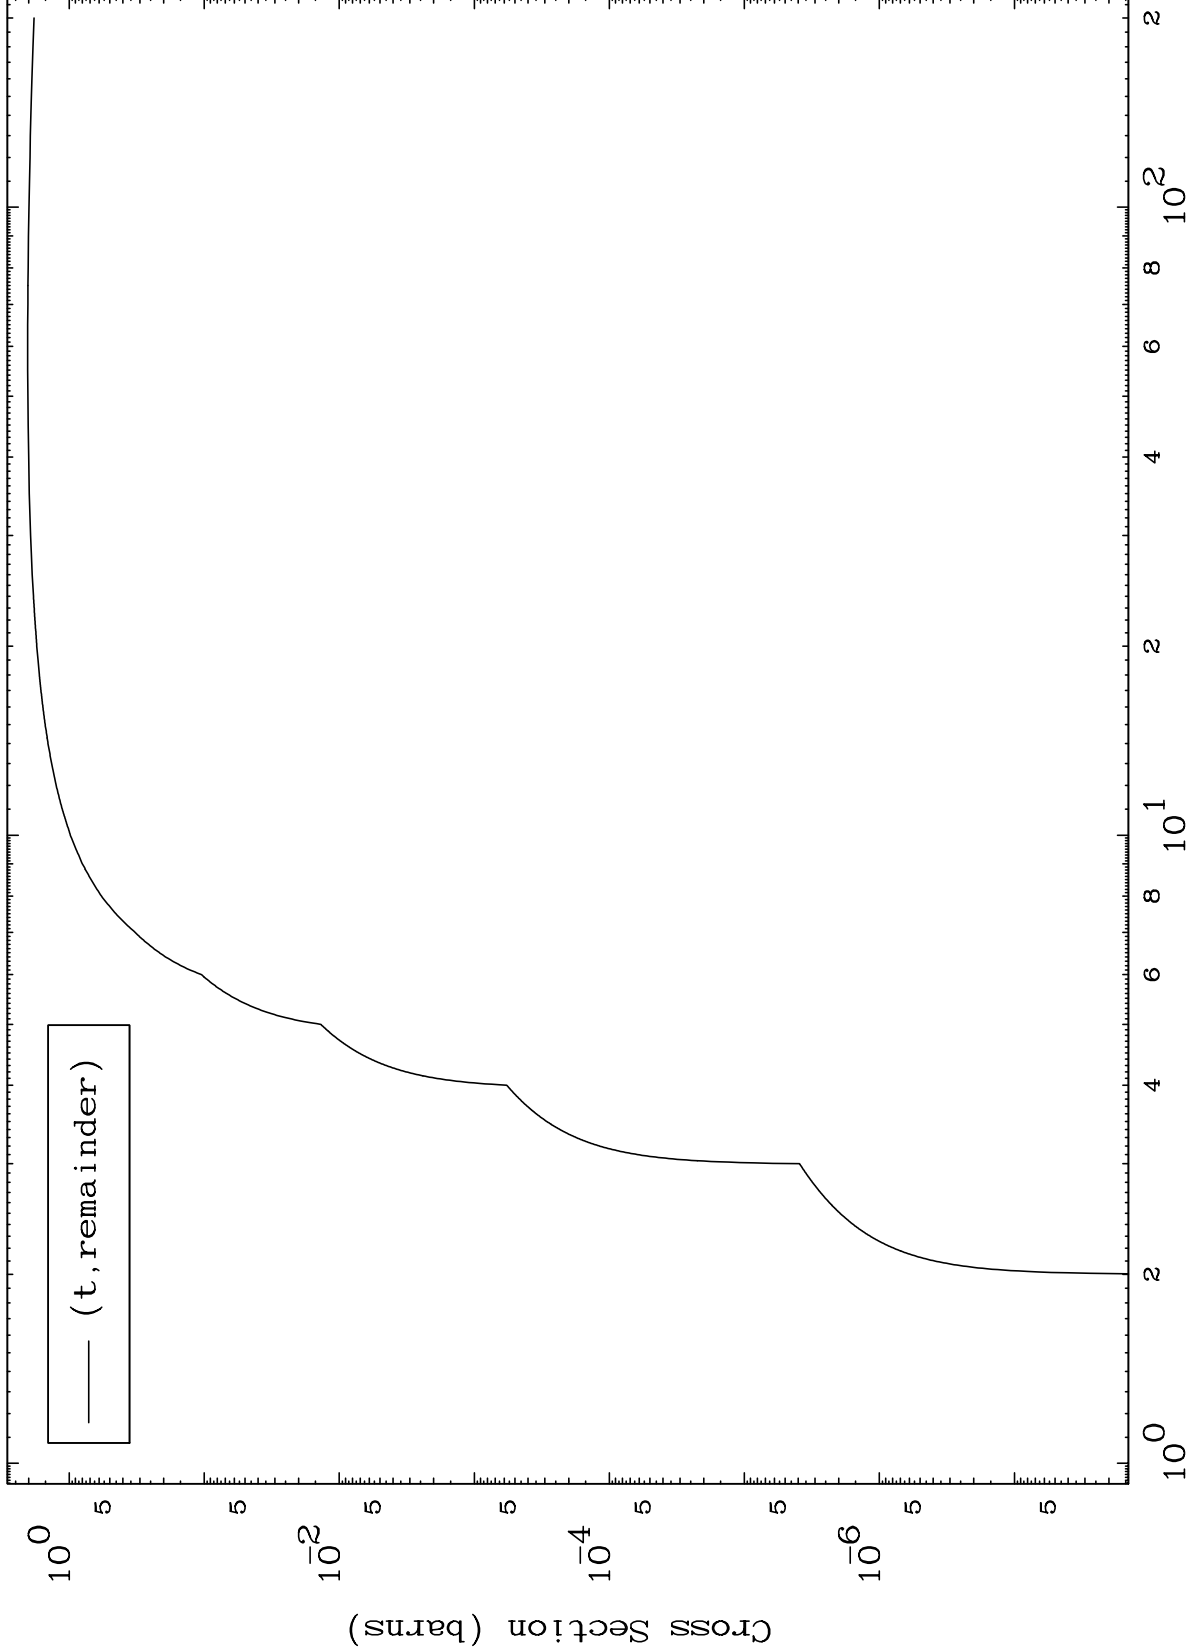

Press Mouse Button to Start

MAT 4552

Triton Major

45-Rh-112

0 Kelvin Cross Sections

Incident Energy (MeV)

45-Rh-112