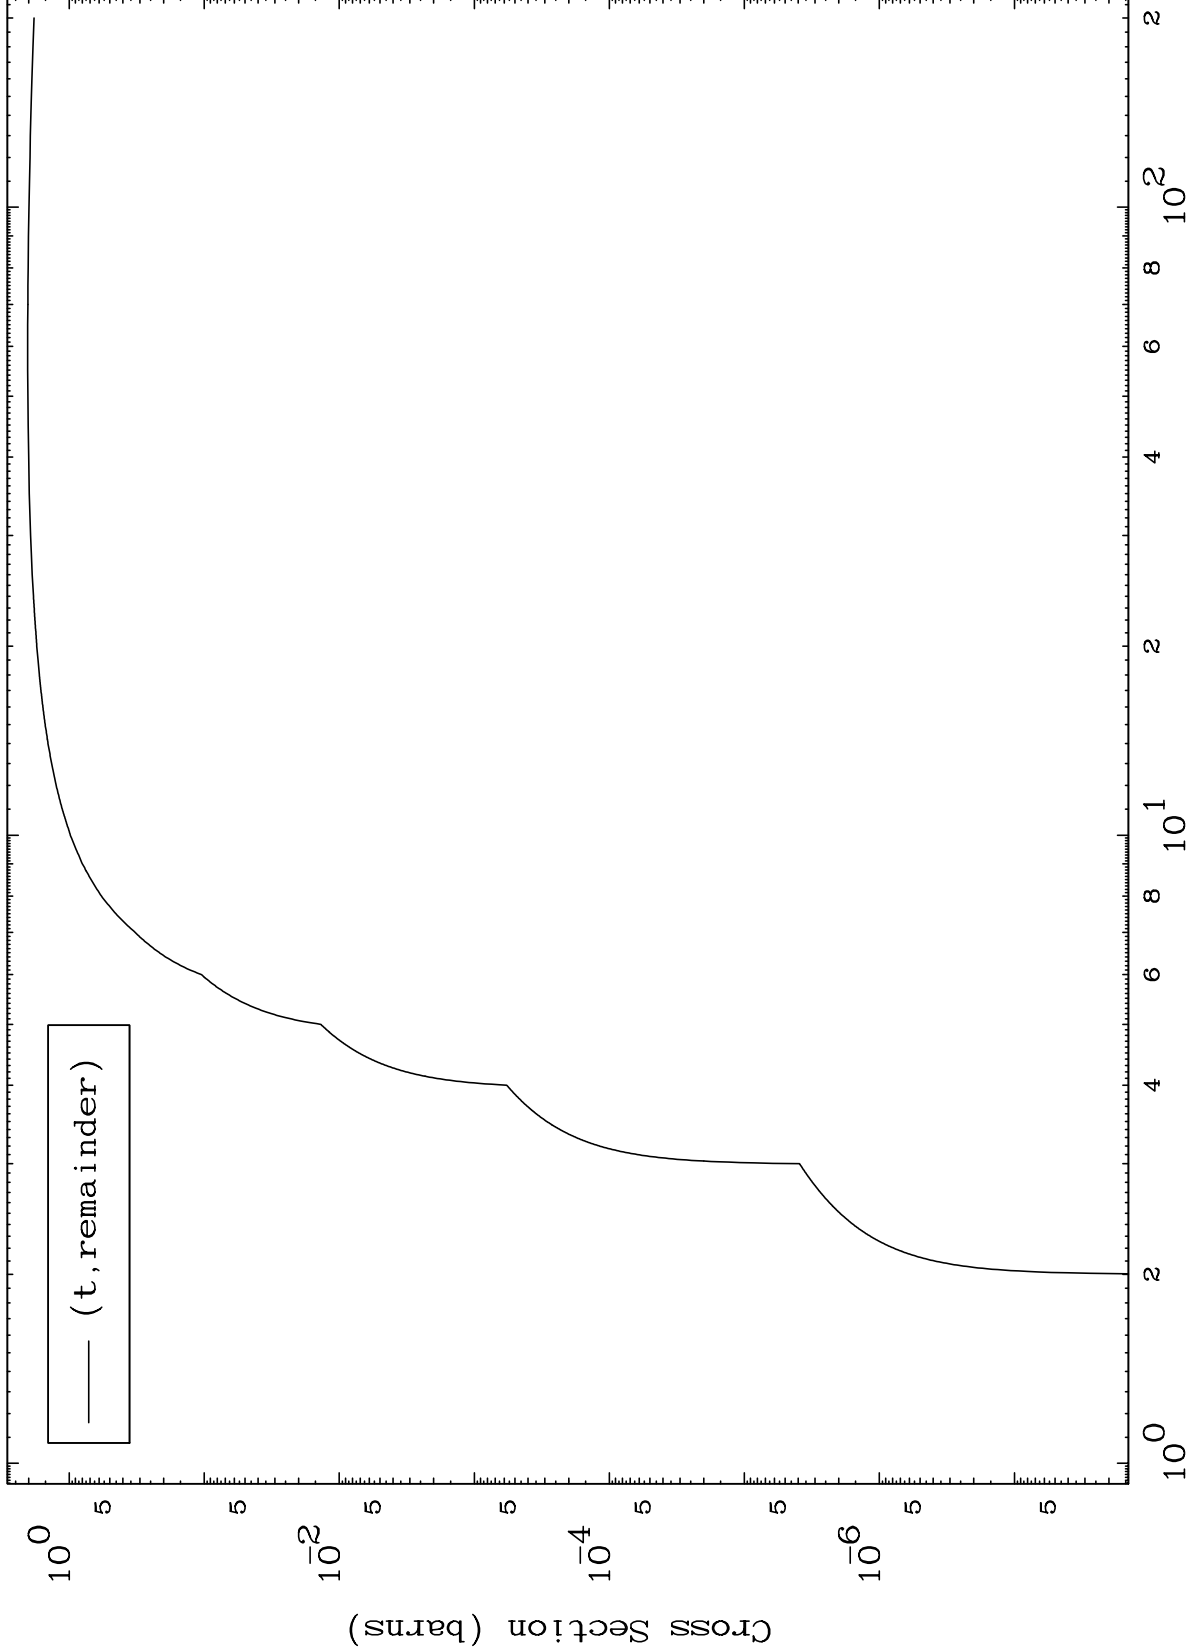

Press Mouse Button to Start

MAT 4553

Triton Major

45-Rh-112

0 Kelvin Cross Sections

Incident Energy (MeV)

45-Rh-112