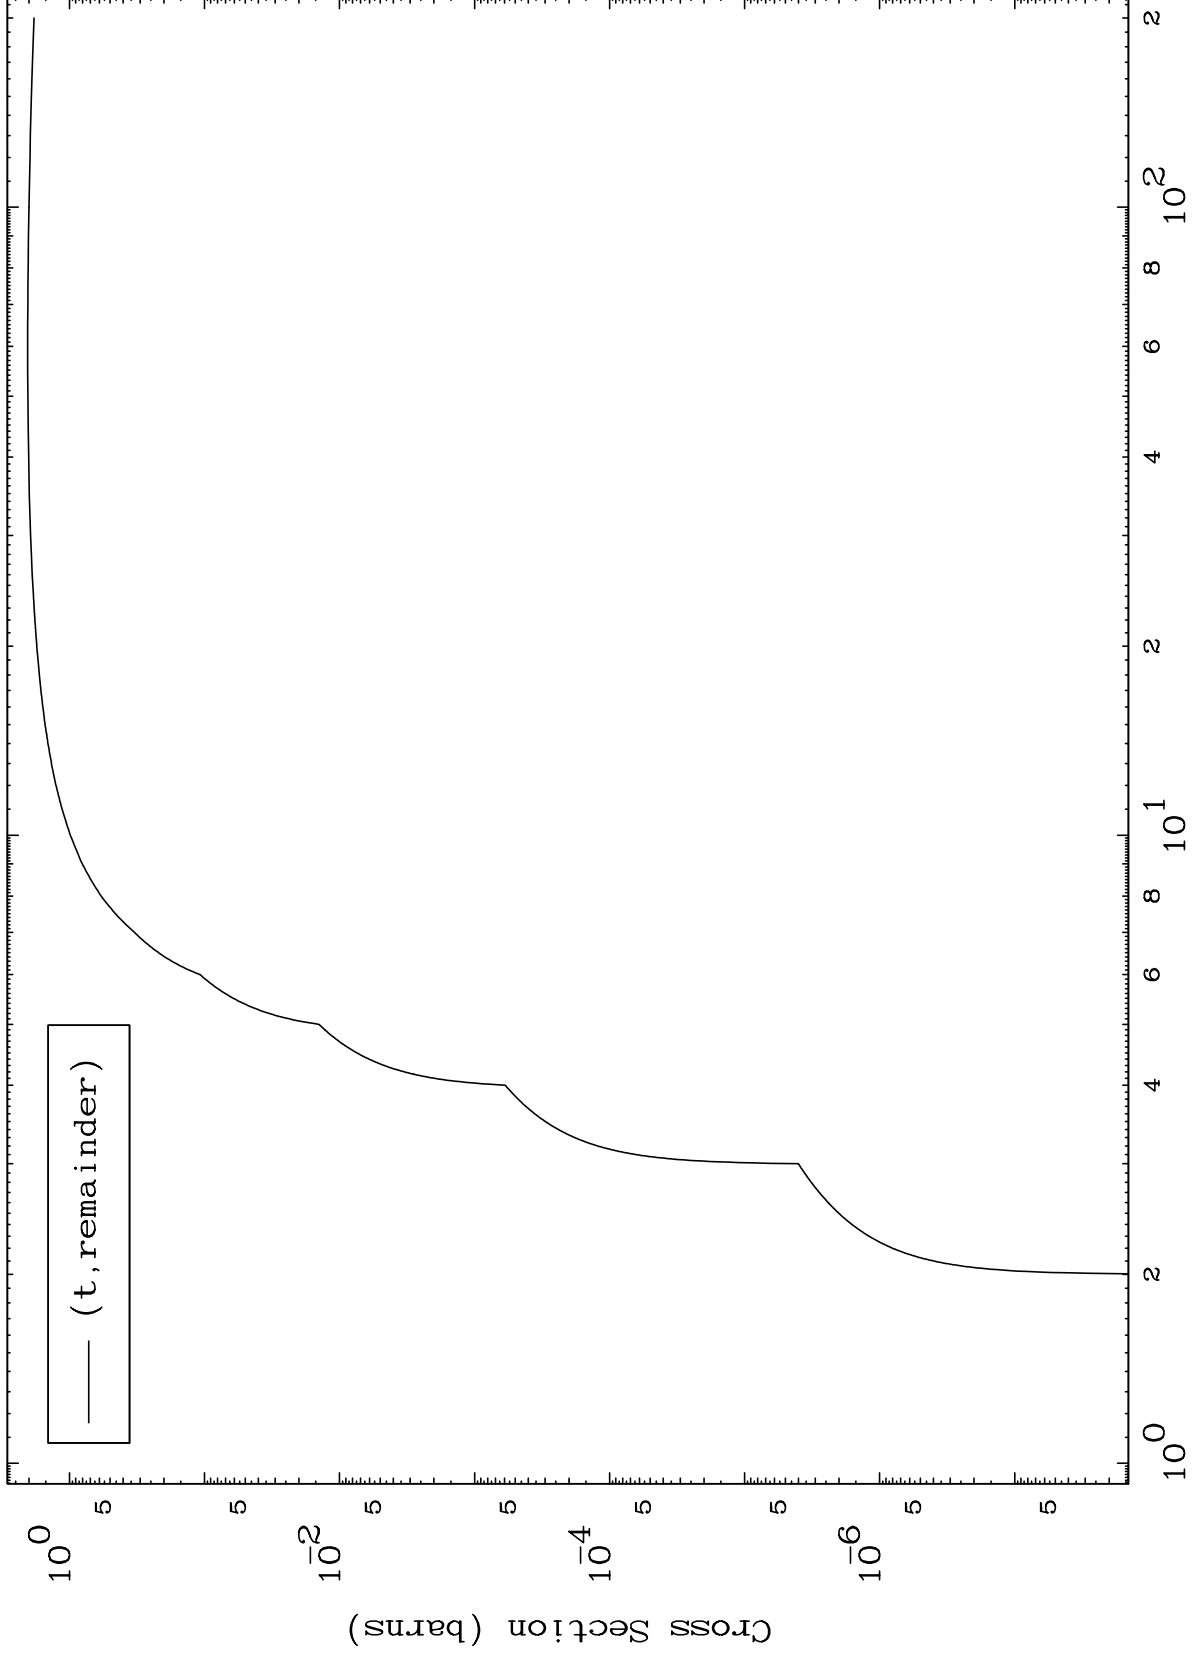

Press Mouse Button to Start

MAT 4555

Triton Major

45-Rh-113

0 Kelvin Cross Sections

Incident Energy (MeV)

45-Rh-113