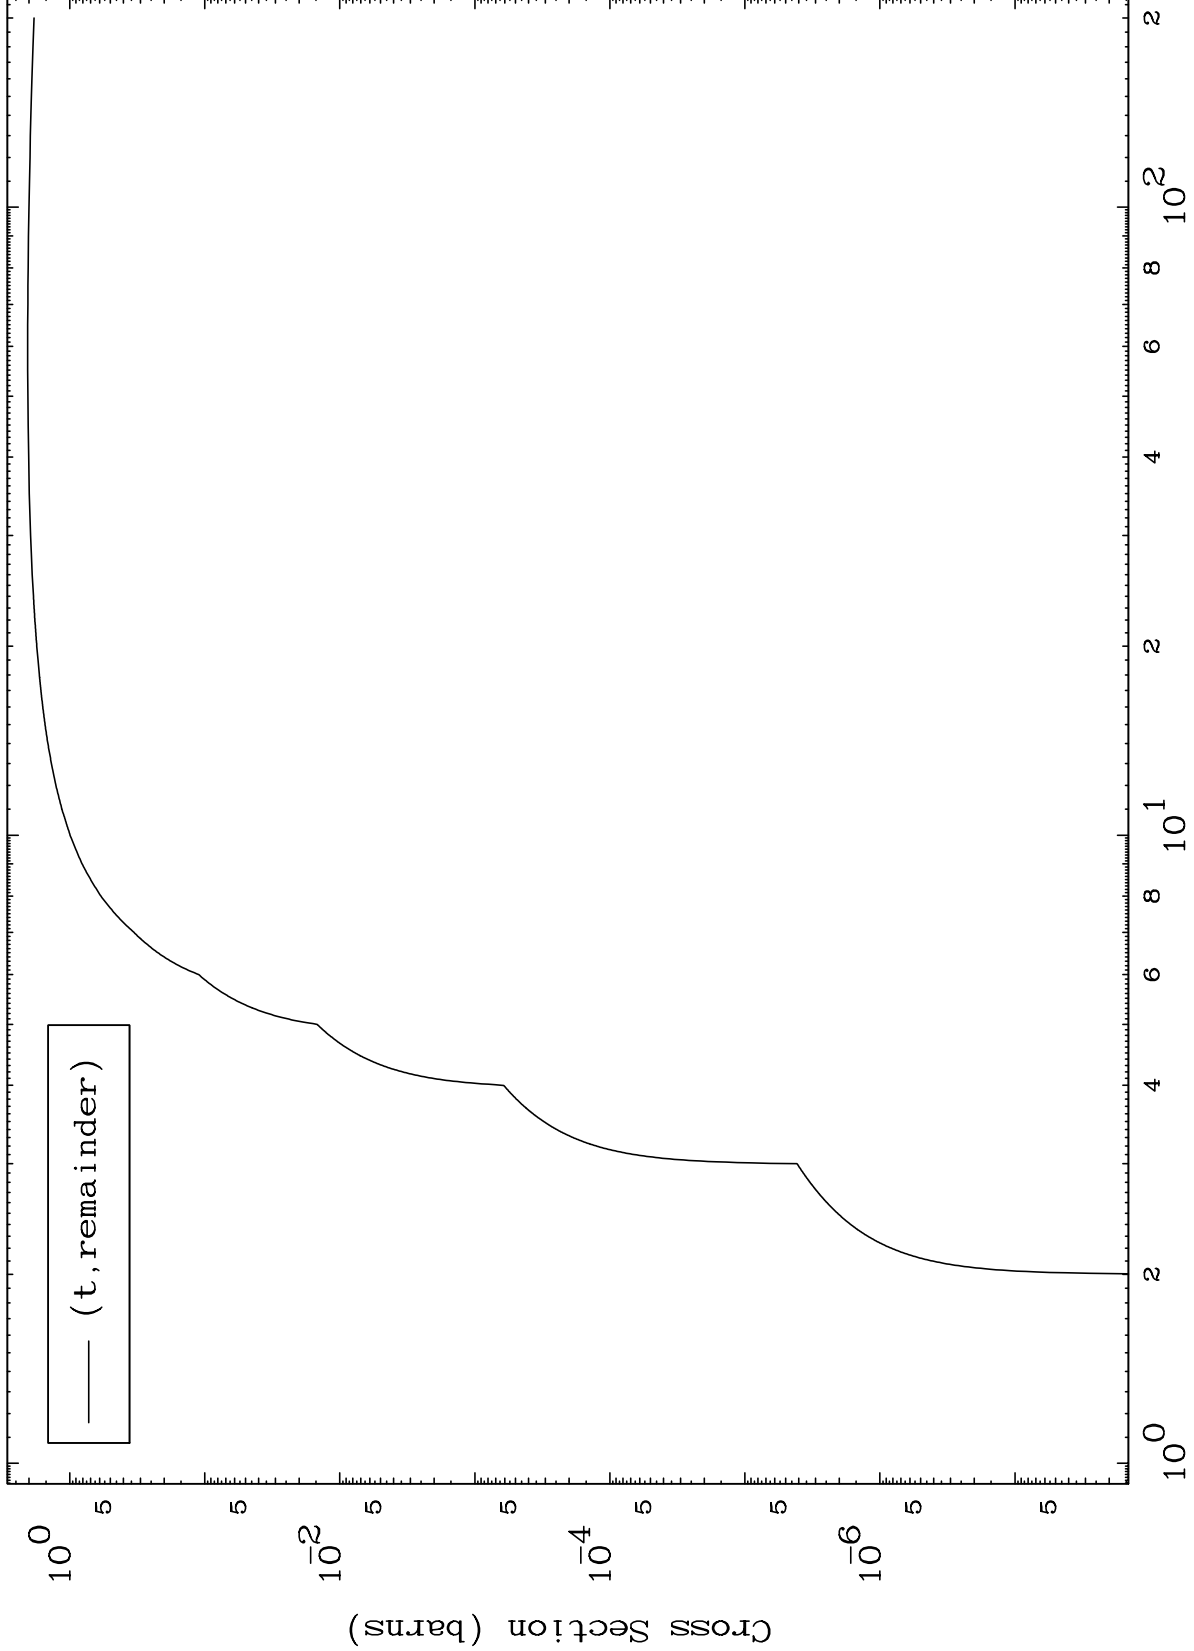

Press Mouse Button to Start

MAT 4558

Triton Major

45-Rh-114

0 Kelvin Cross Sections

Incident Energy (MeV)

45-Rh-114