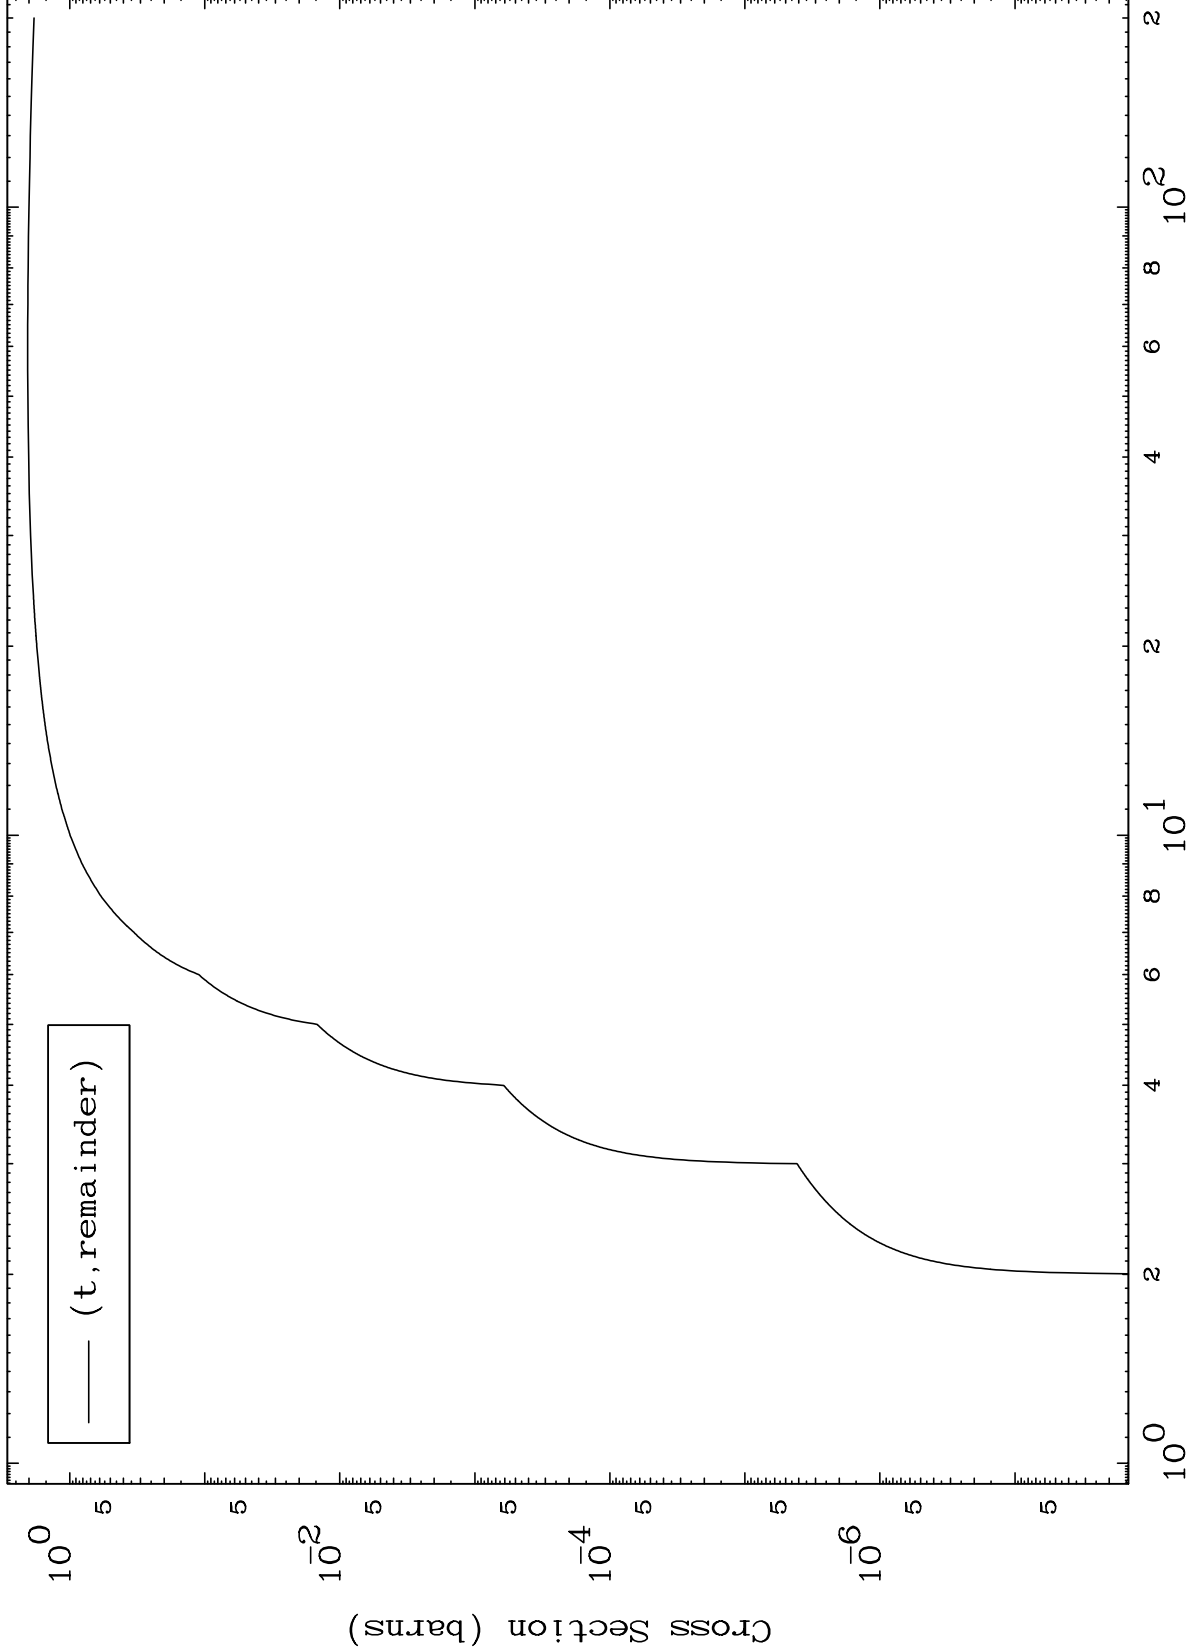

Press Mouse Button to Start

MAT 4559

Triton Major

45-Rh-114

0 Kelvin Cross Sections

Incident Energy (MeV)

45-Rh-114