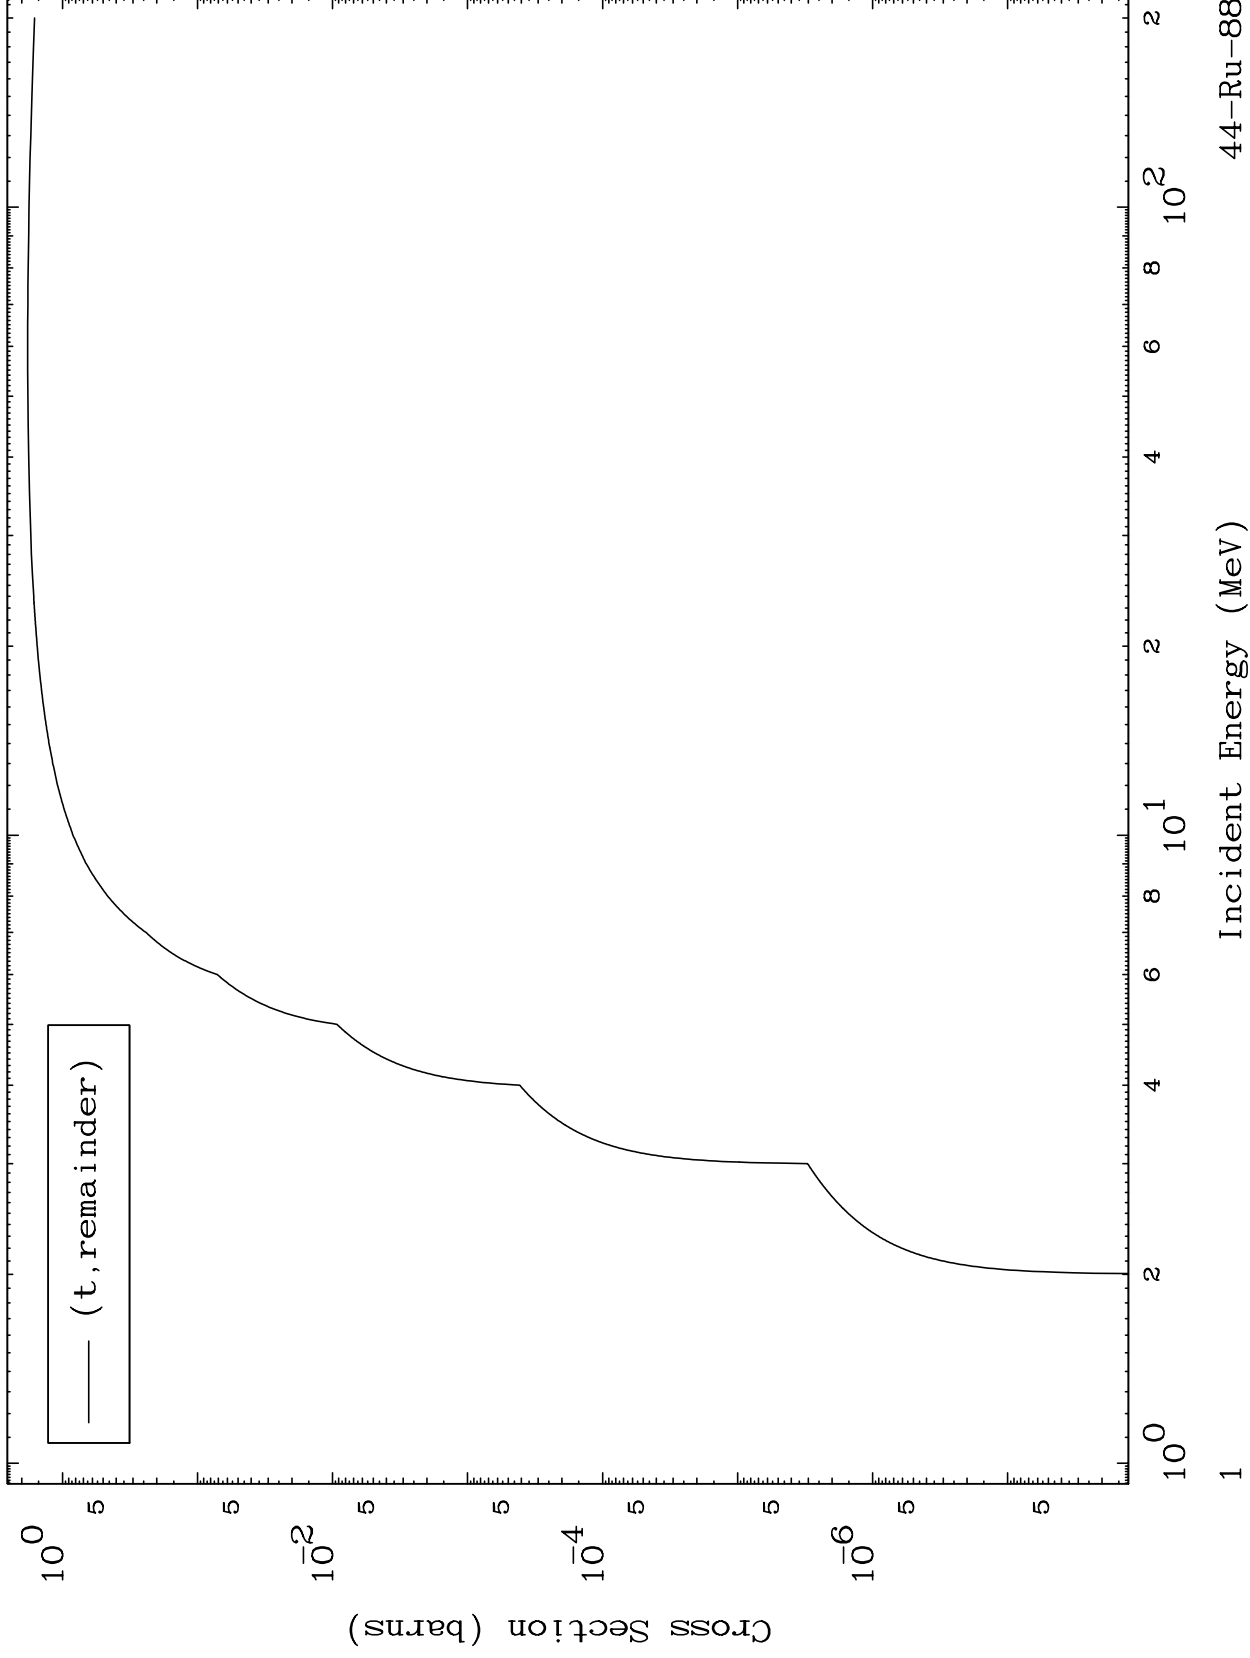

Press Mouse Button to Start

MAT 4401

Triton Major

44-Ru-88

0 Kelvin Cross Sections

Incident Energy (MeV)

44-Ru-88