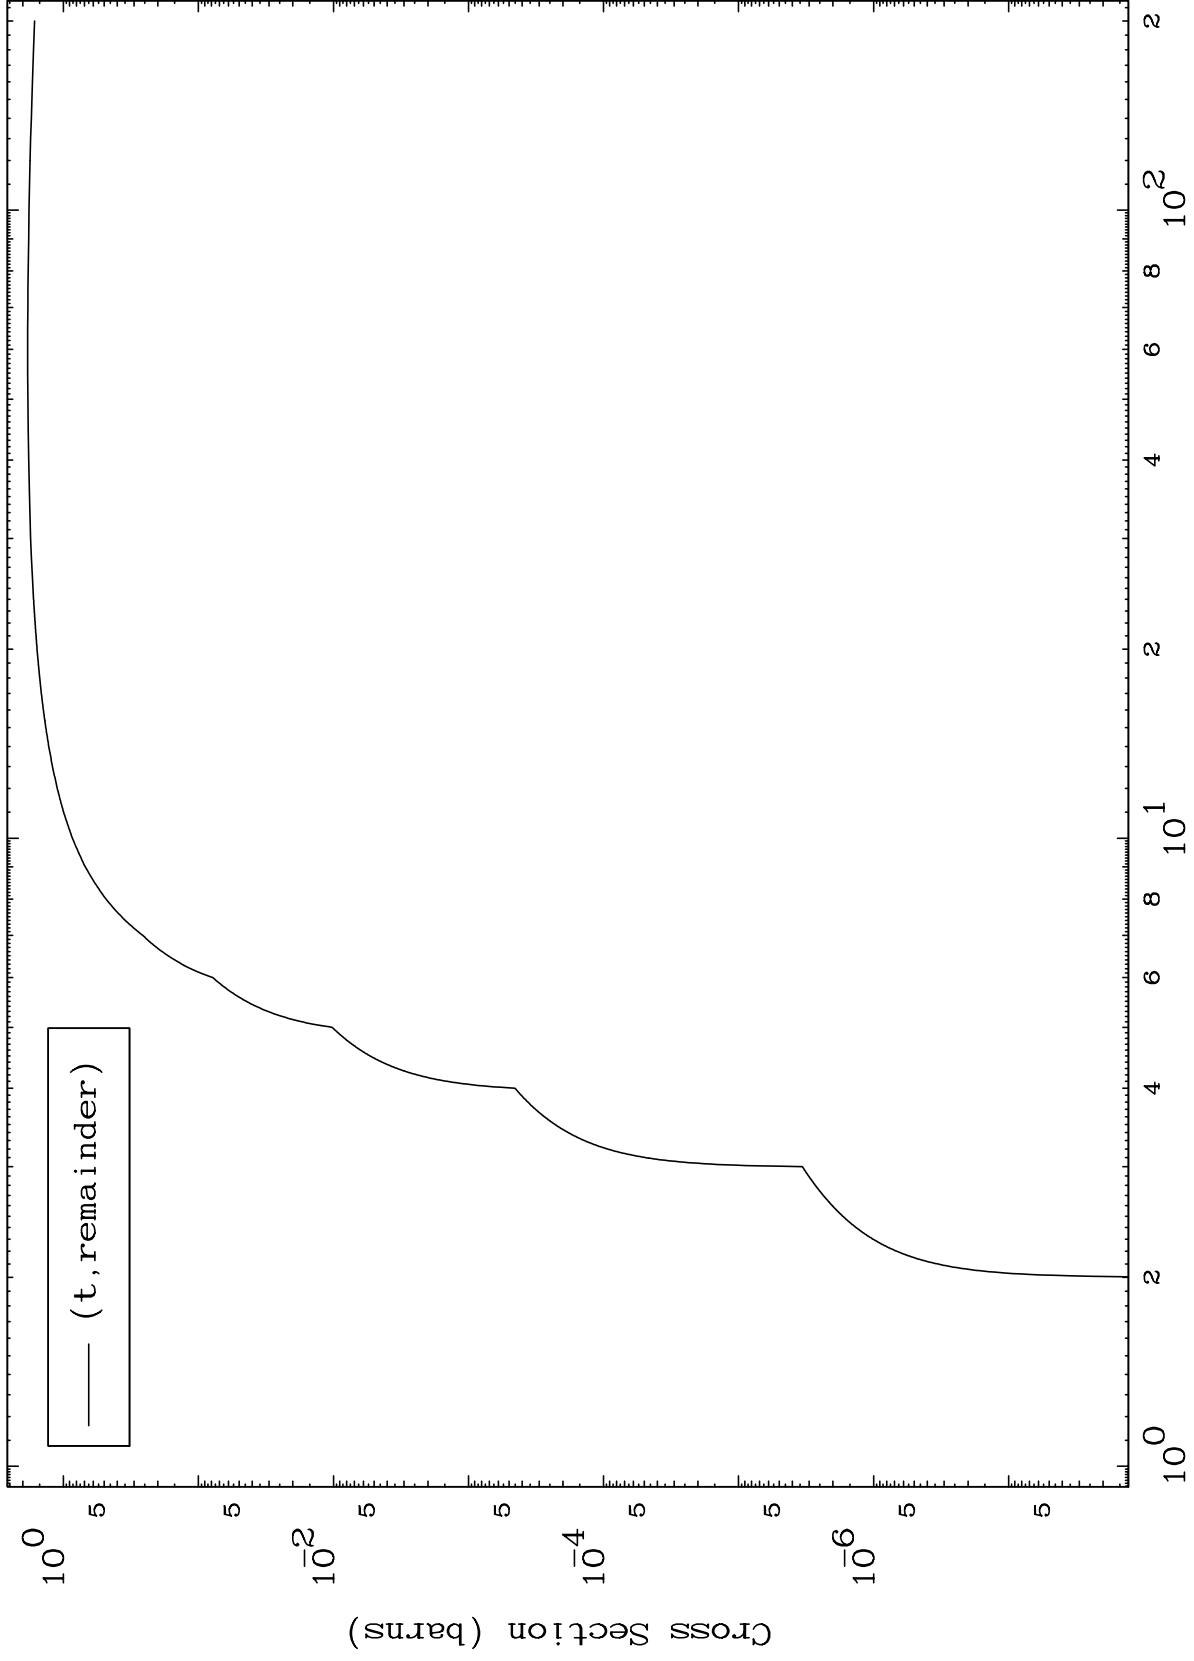

Press Mouse Button to Start

MAT 4410

Triton Major

44-Ru-91

0 Kelvin Cross Sections

Incident Energy (MeV)

44-Ru-91