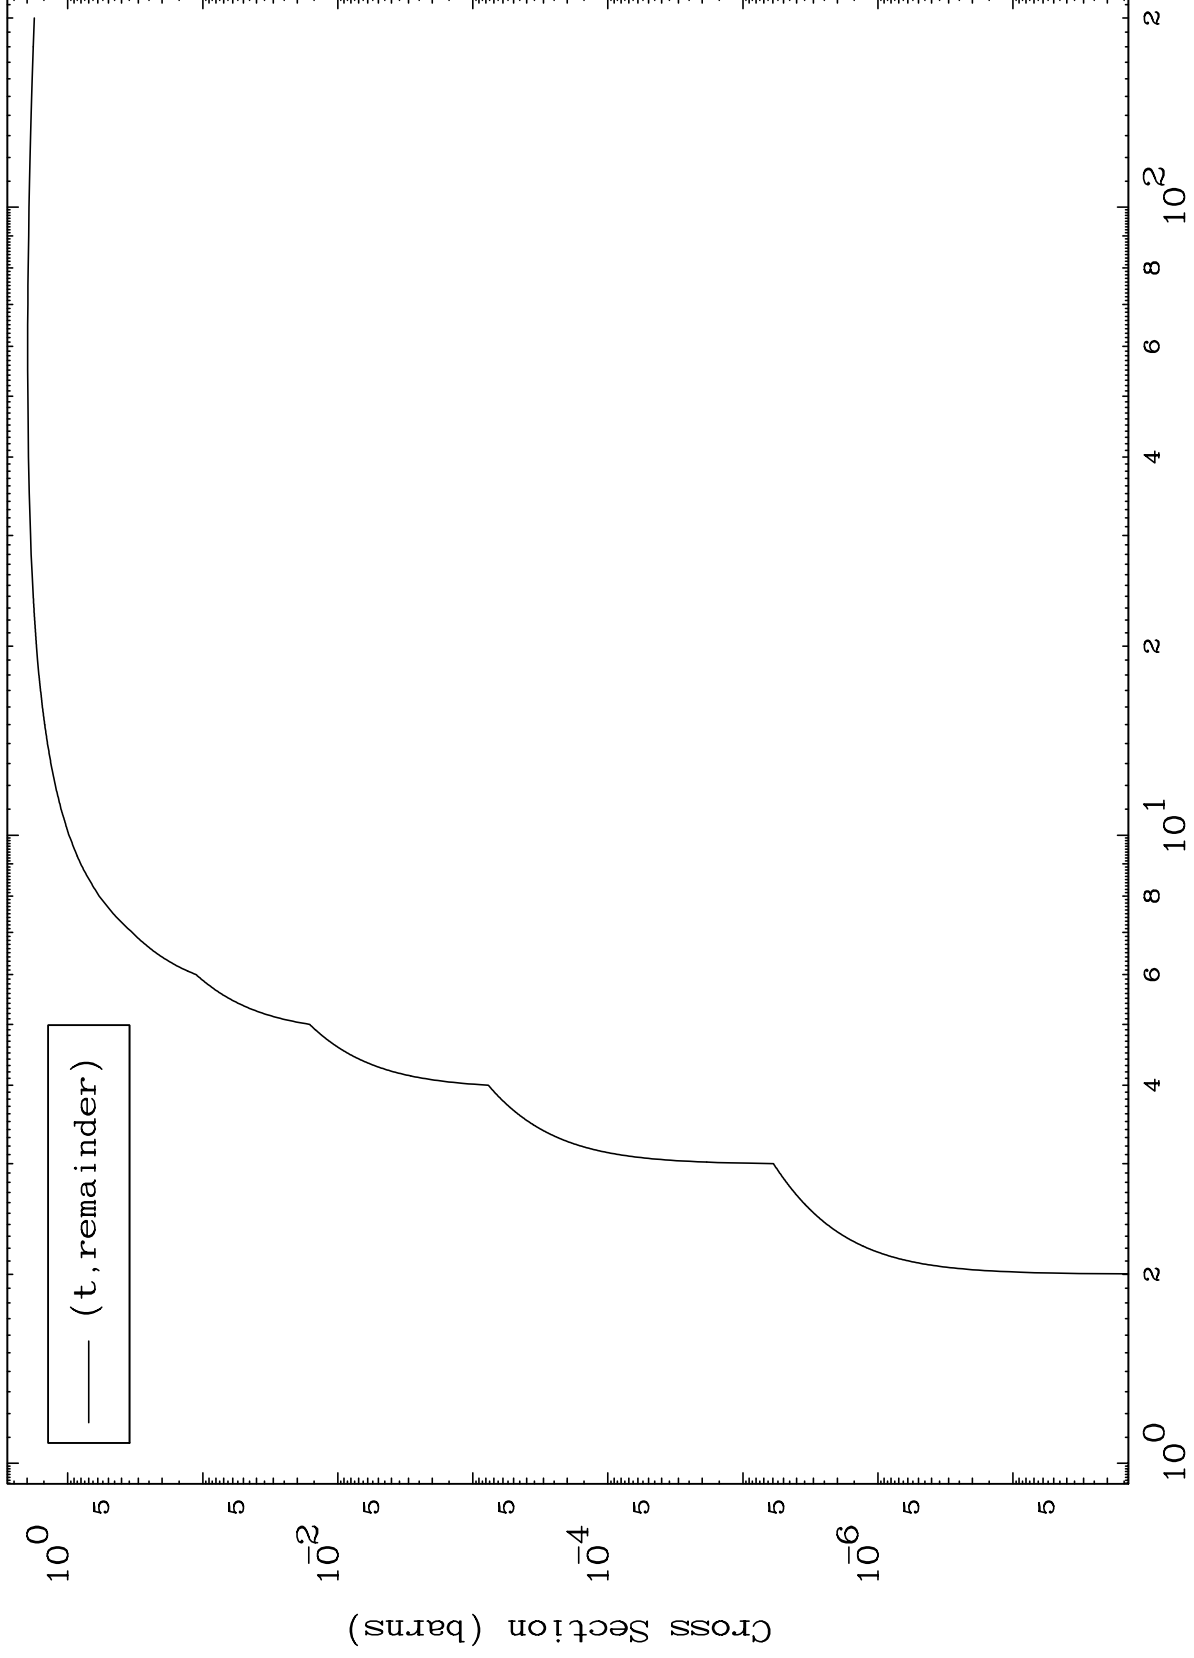

Press Mouse Button to Start

MAT 4455

Triton Major

44-Ru-106

0 Kelvin Cross Sections

Incident Energy (MeV)

44-Ru-106