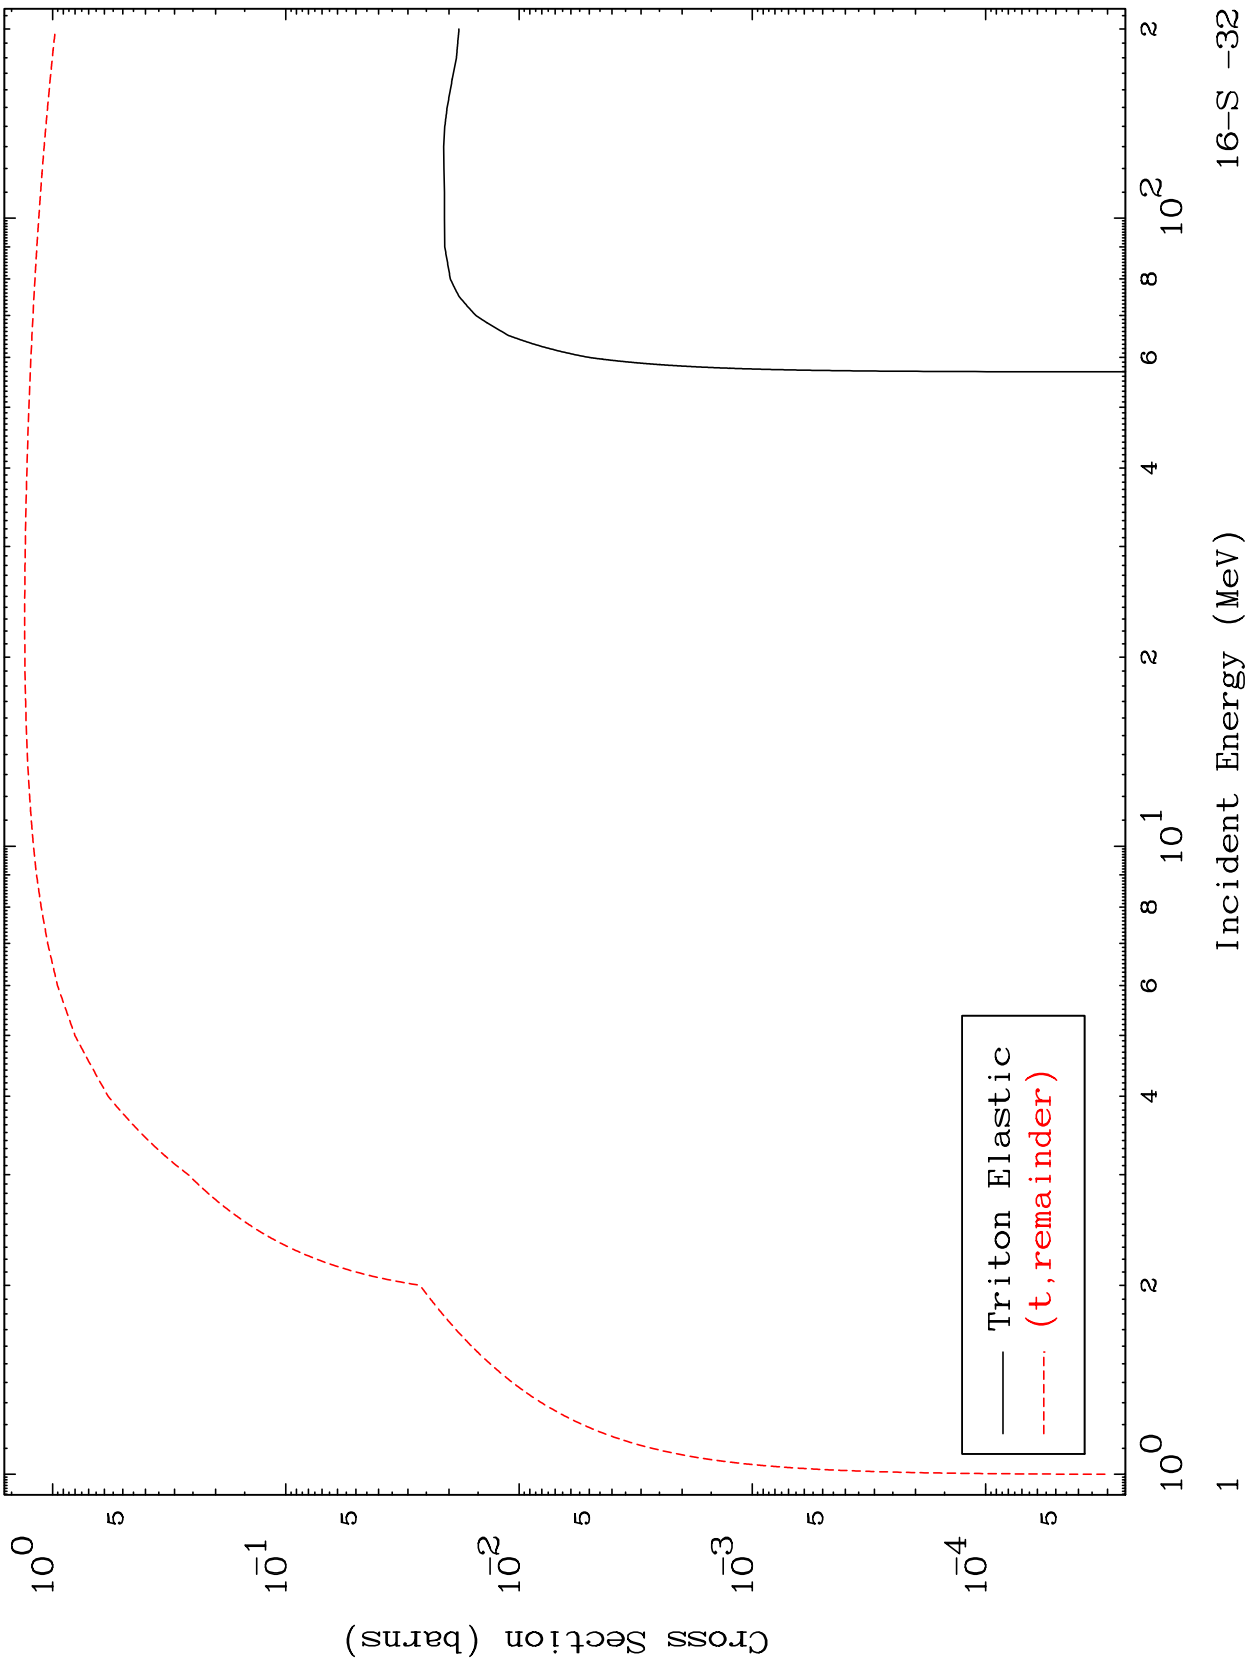

Press Mouse Button to Start

MAT 1625

Triton Major
0 Kelvin Cross Sections

16-S -32

Incident Energy (MeV)

16-S -32