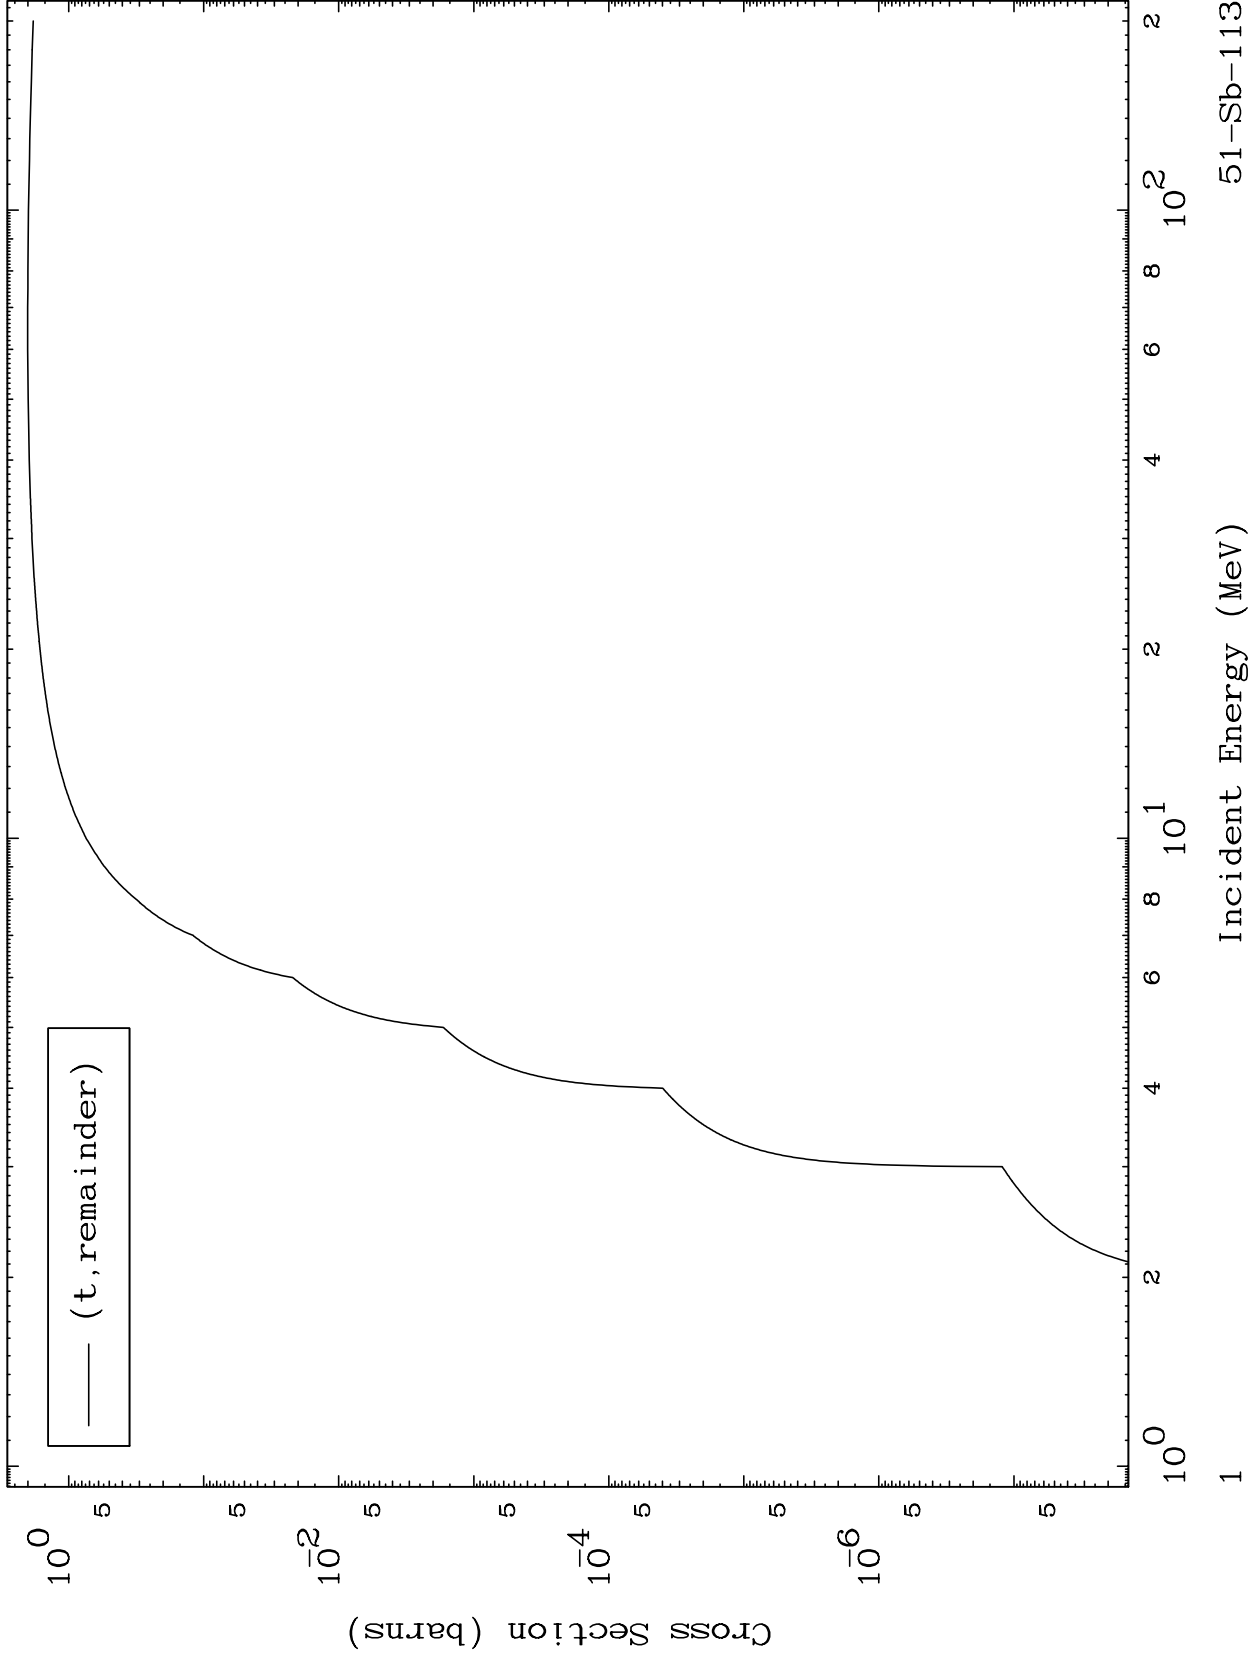

Press Mouse Button to Start

MAT 5101

Triton Major
0 Kelvin Cross Sections

51-Sb-113

51-Sb-113