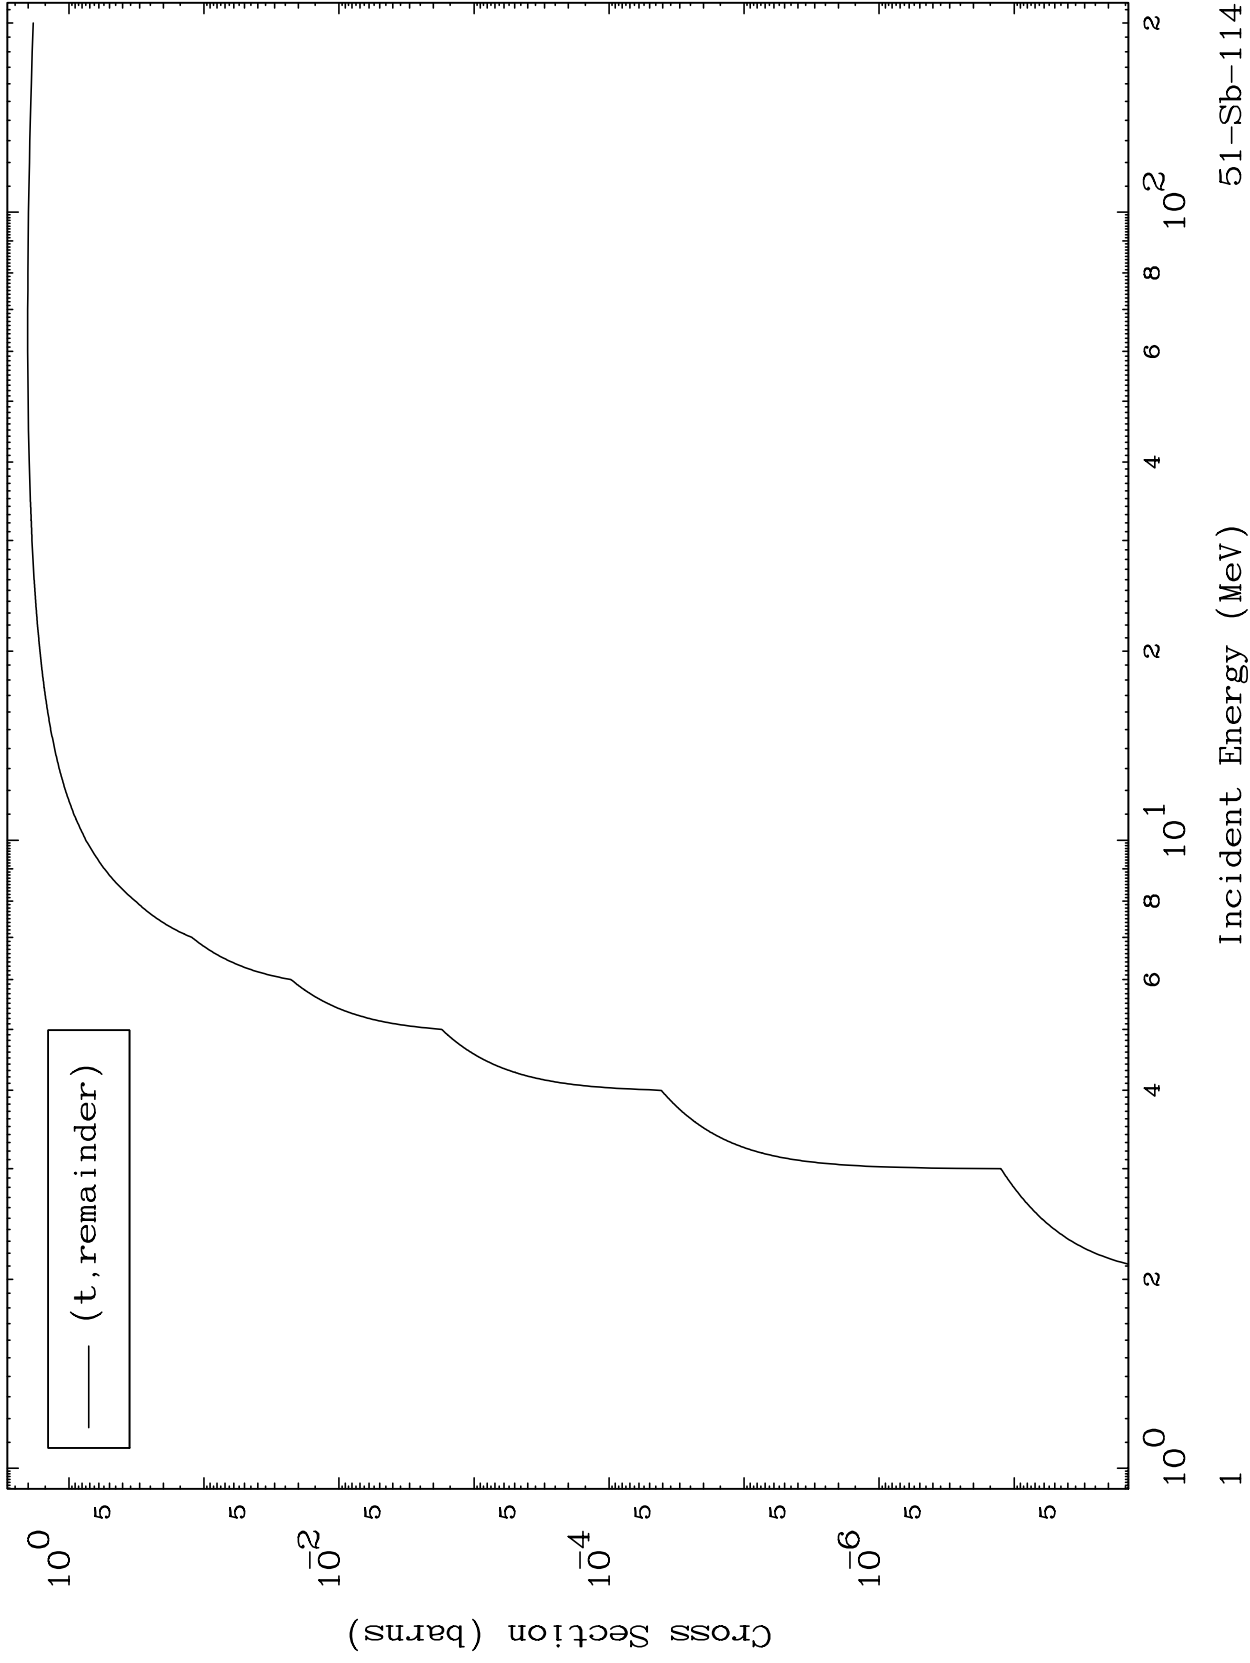

Press Mouse Button to Start

MAT 5104

Triton Major
0 Kelvin Cross Sections

51-Sb-114

Incident Energy (MeV)

51-Sb-114