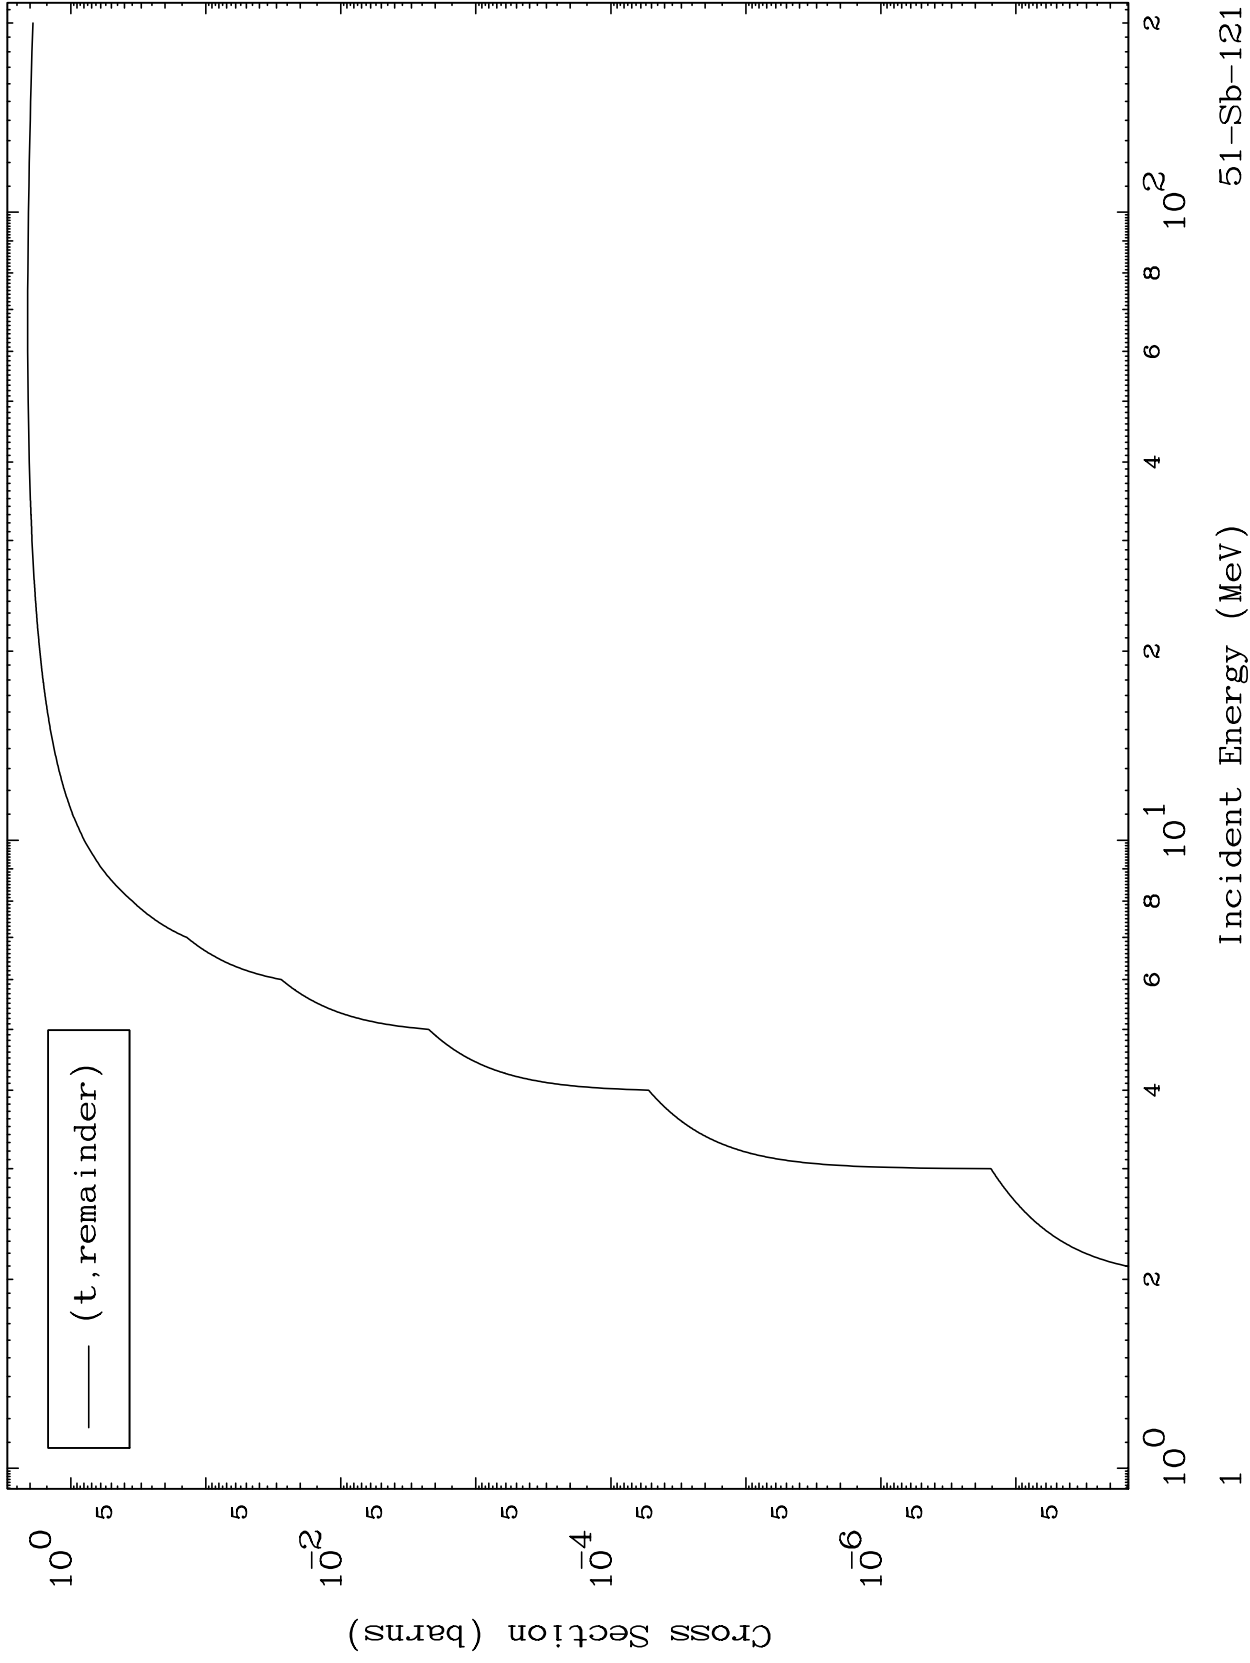

Press Mouse Button to Start

MAT 5125

Triton Major
0 Kelvin Cross Sections

51-Sb-121

Incident Energy (MeV)

51-Sb-121