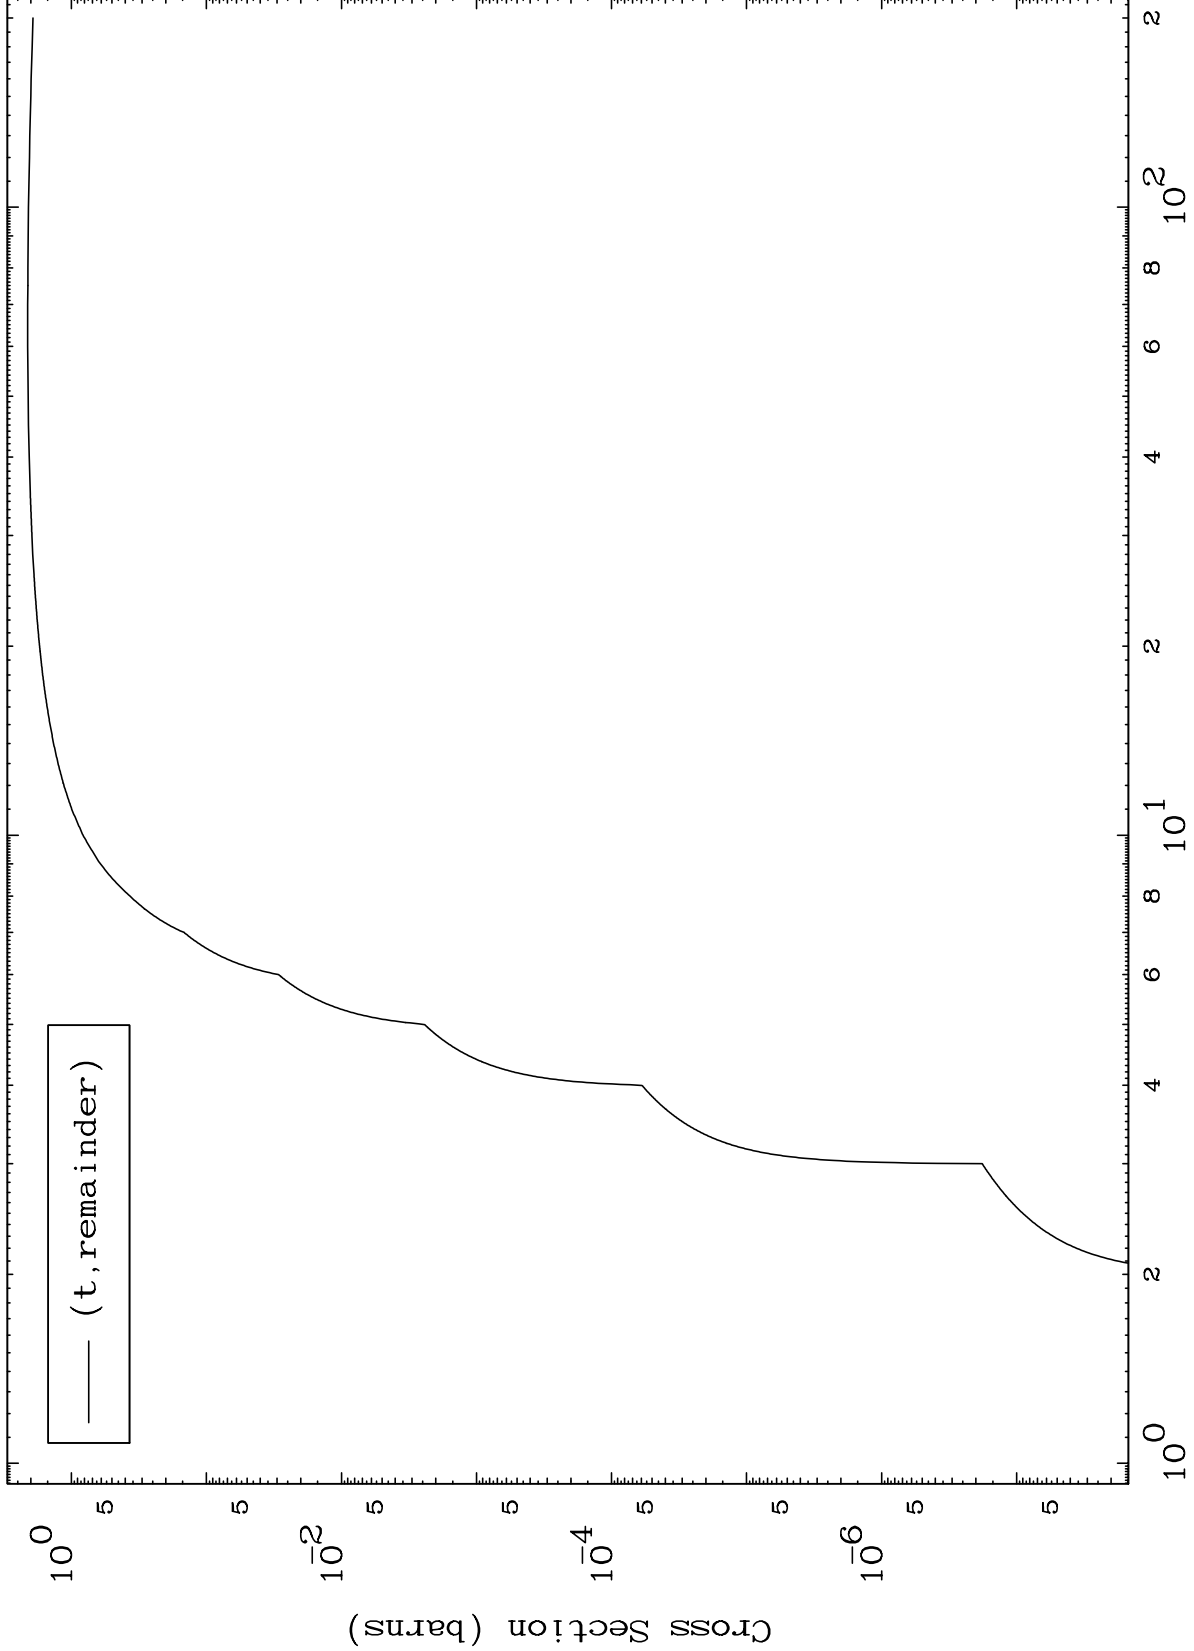

Press Mouse Button to Start

MAT 5134

Triton Major

51-Sb-124

0 Kelvin Cross Sections

Incident Energy (MeV)

51-Sb-124