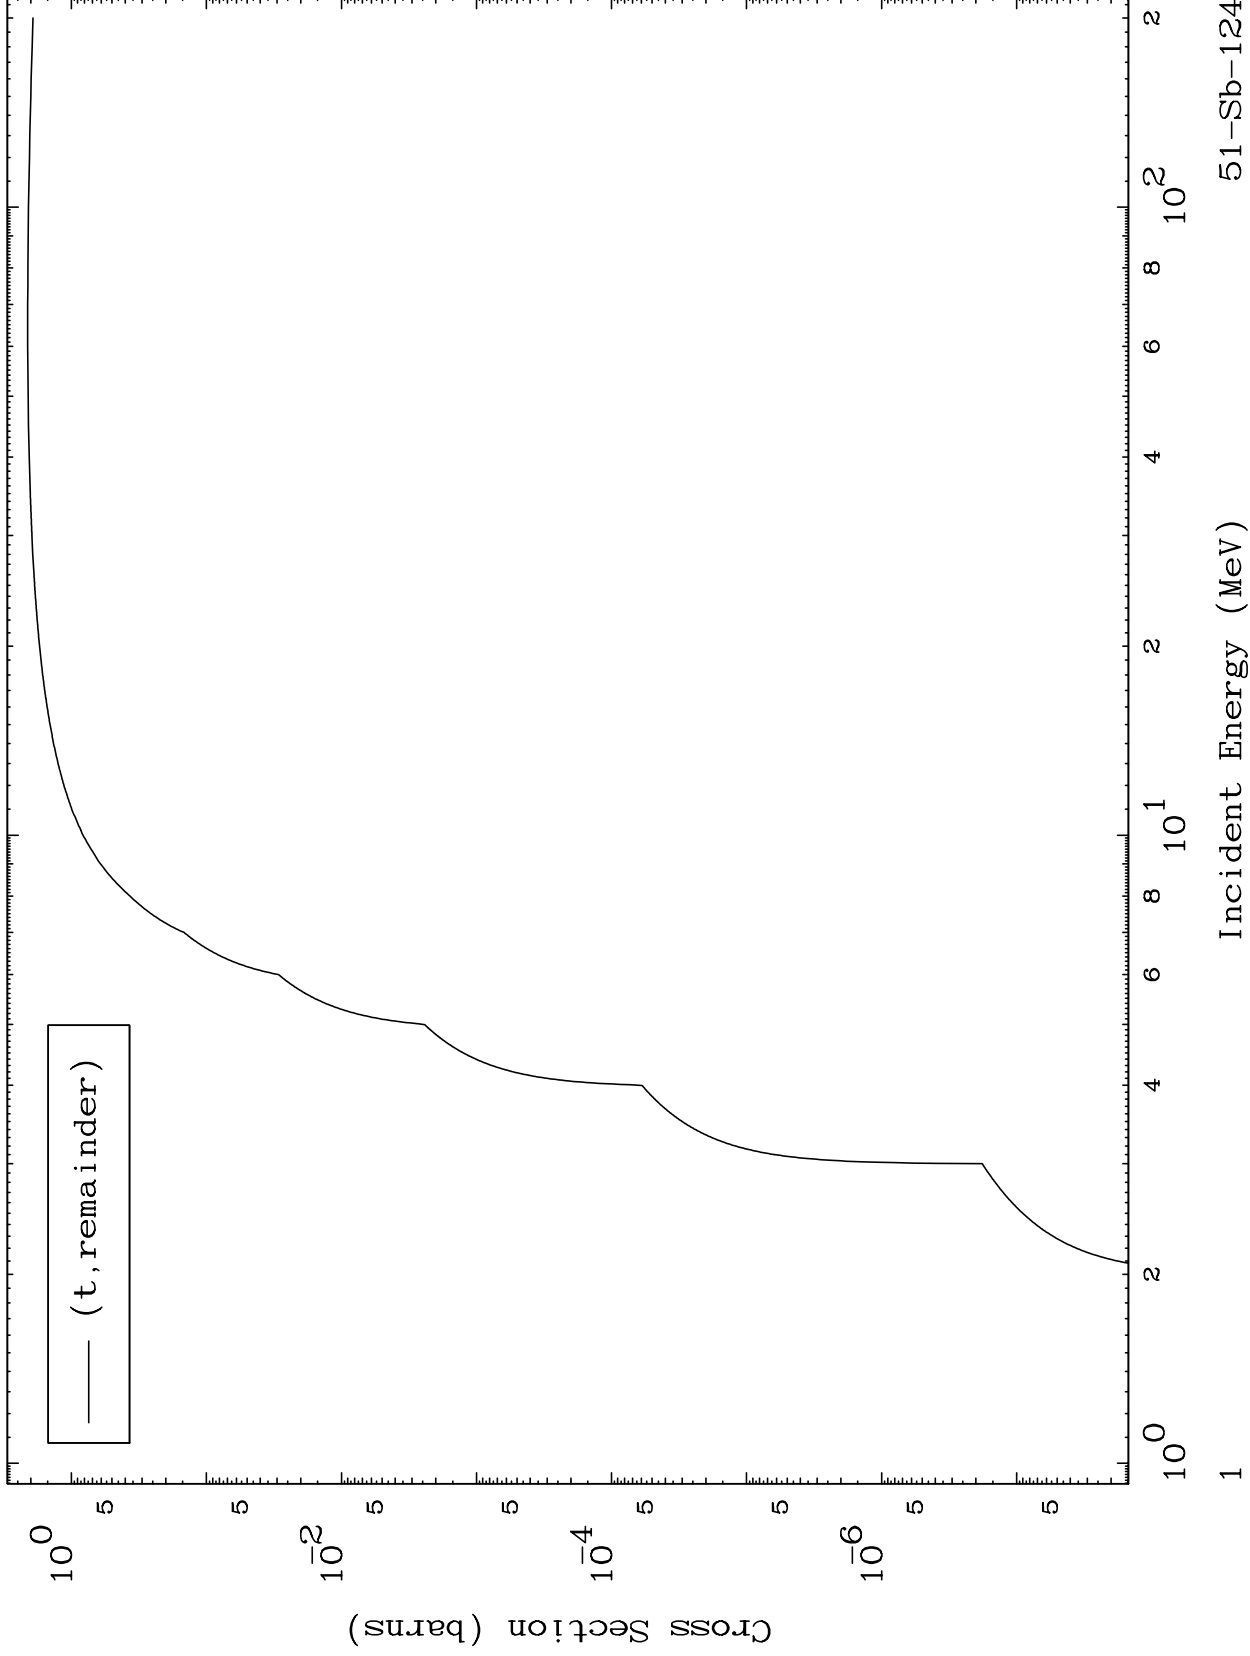

Press Mouse Button to Start

MAT 5136

Triton Major  
0 Kelvin Cross Sections

51-Sb-124

51-Sb-124

Incident Energy (MeV)