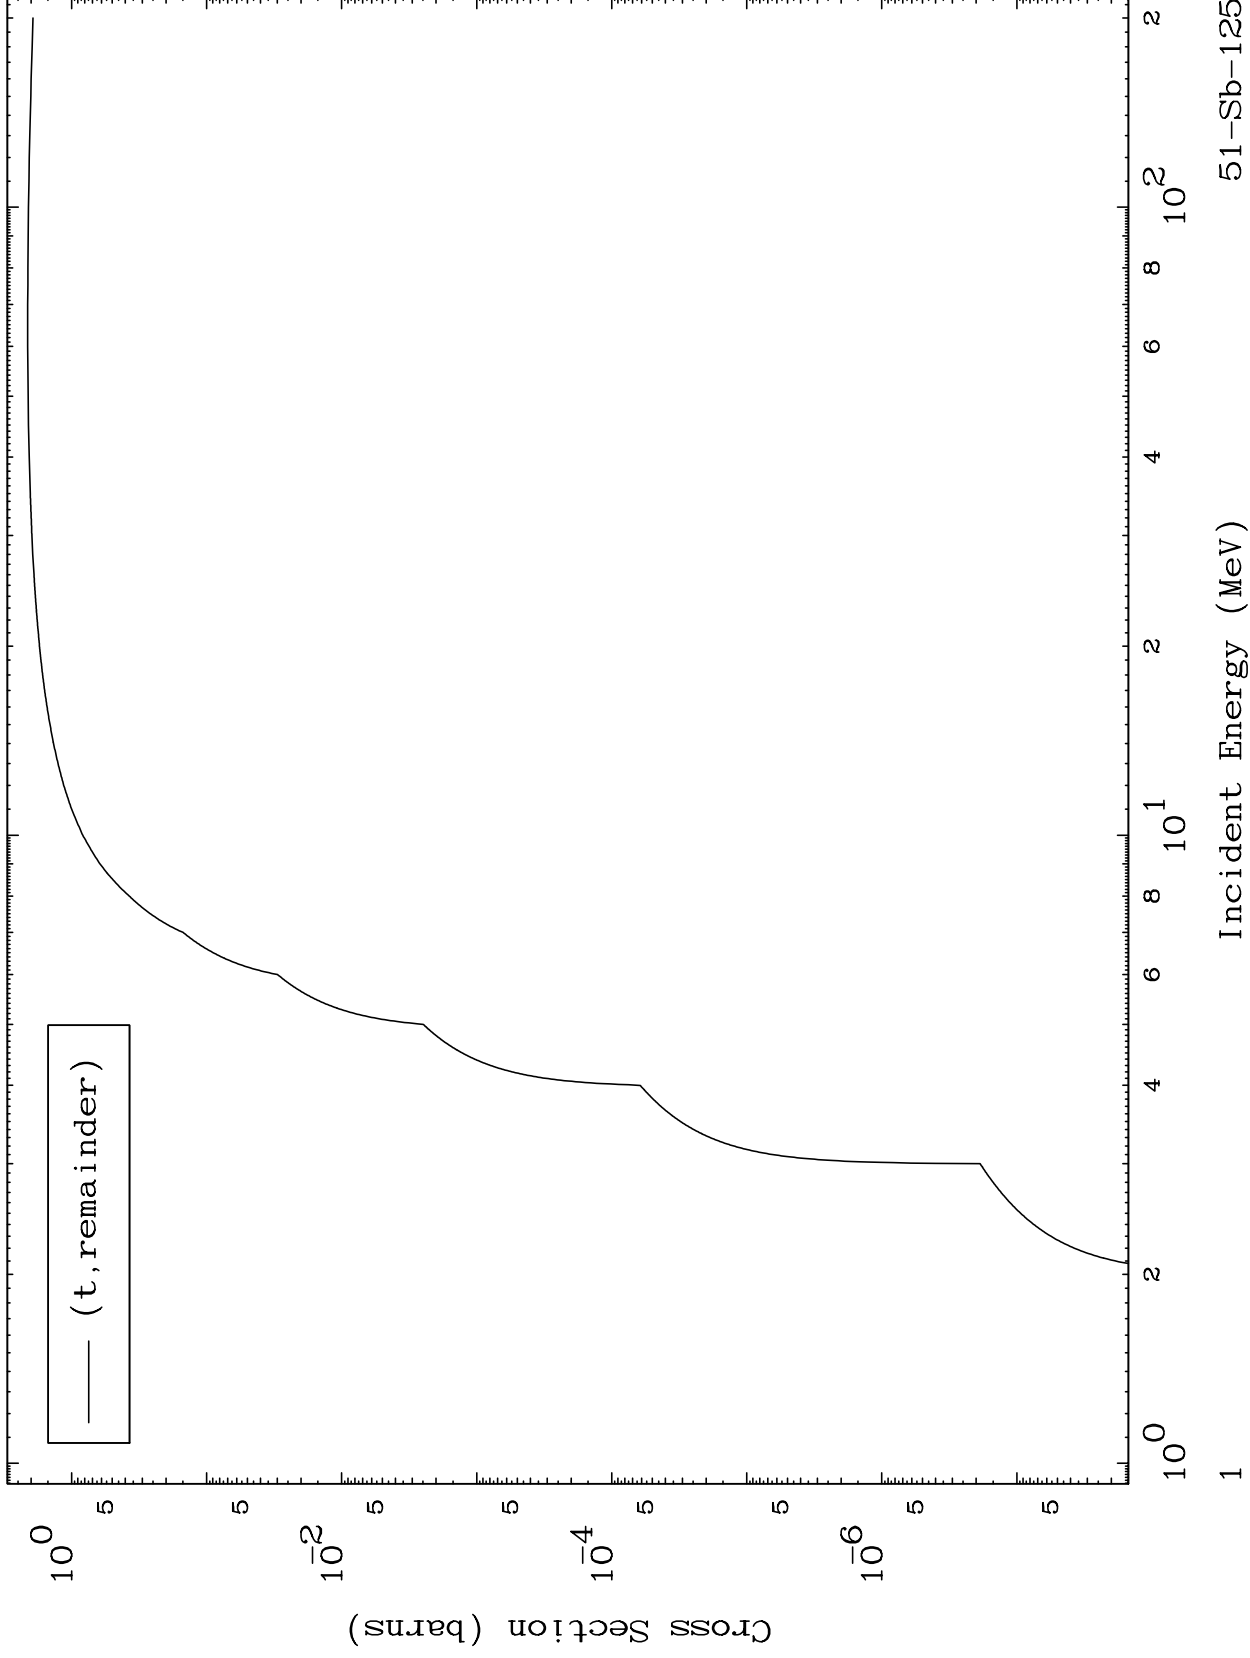

Press Mouse Button to Start

MAT 5137

Triton Major
0 Kelvin Cross Sections

51-Sb-125

51-Sb-125

Incident Energy (MeV)