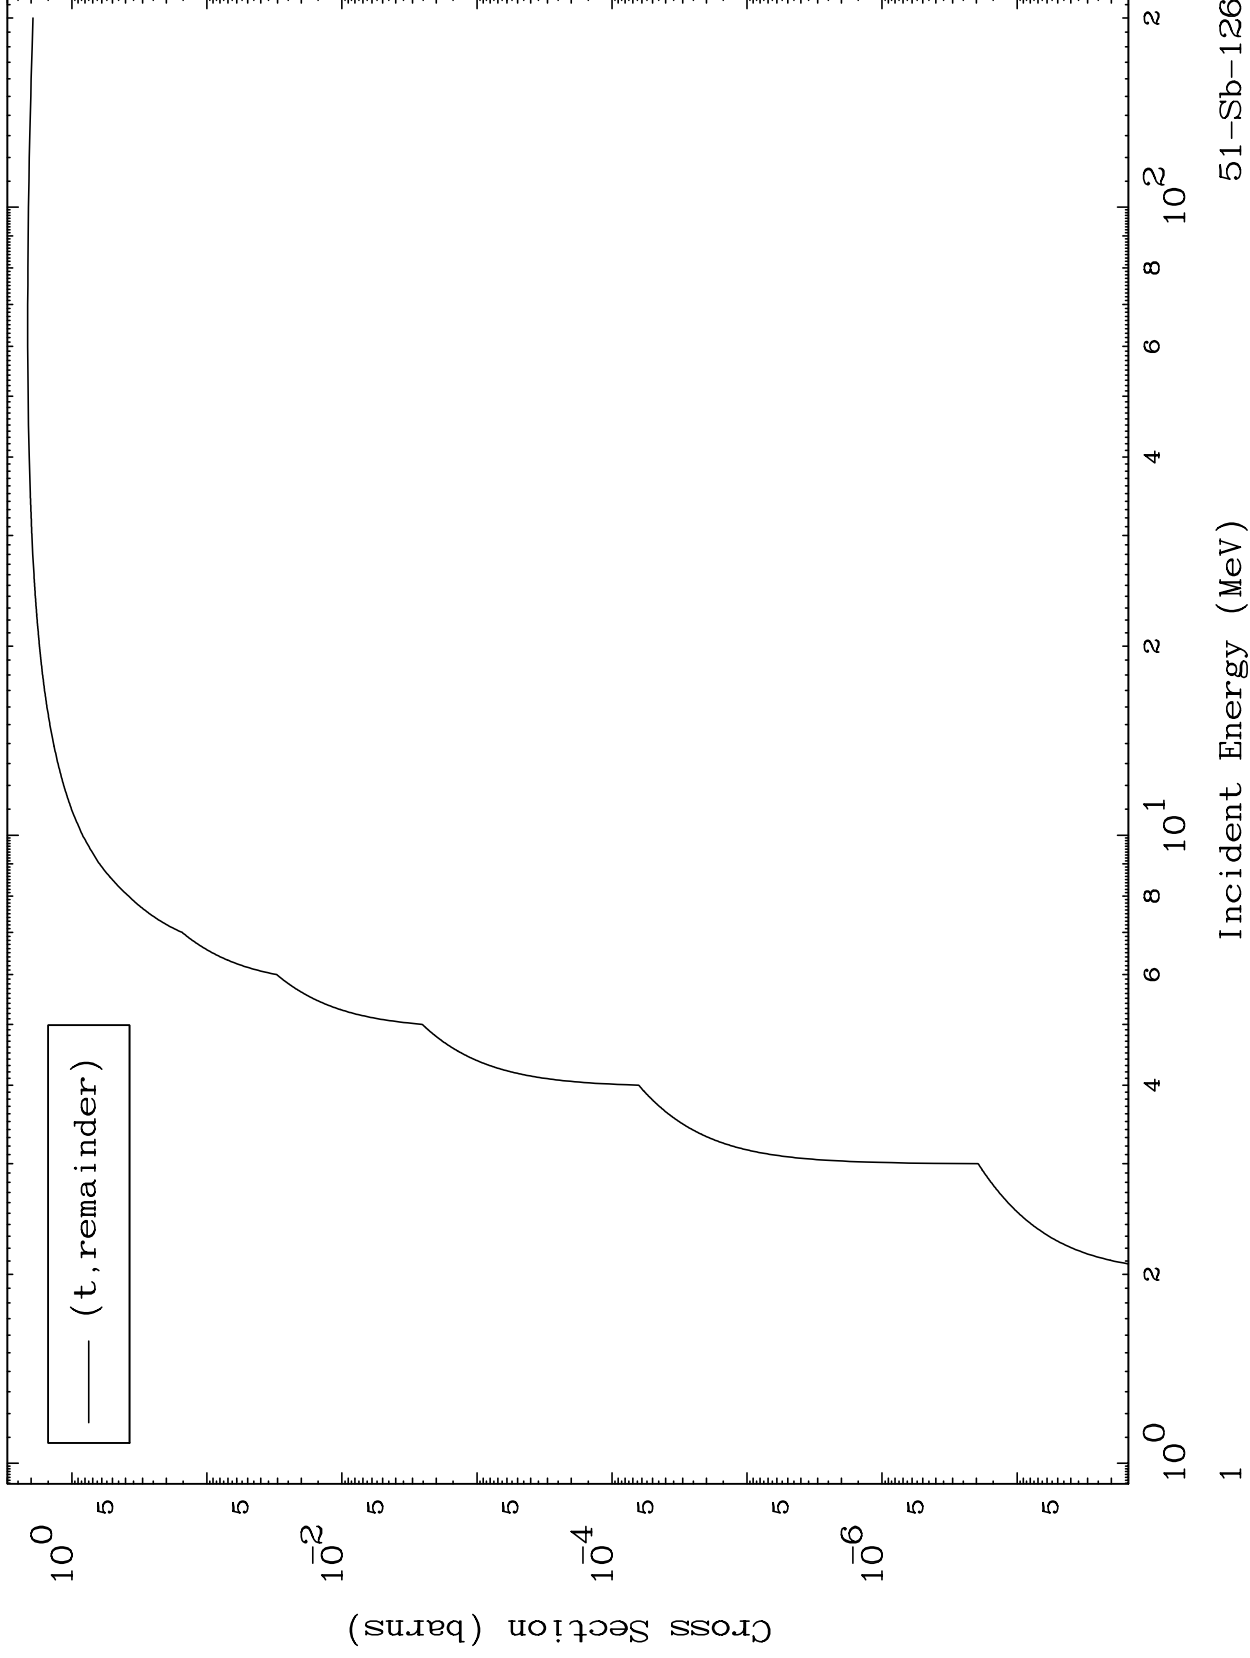

Press Mouse Button to Start

MAT 5140

Triton Major
0 Kelvin Cross Sections

51-Sb-126

51-Sb-126

Incident Energy (MeV)