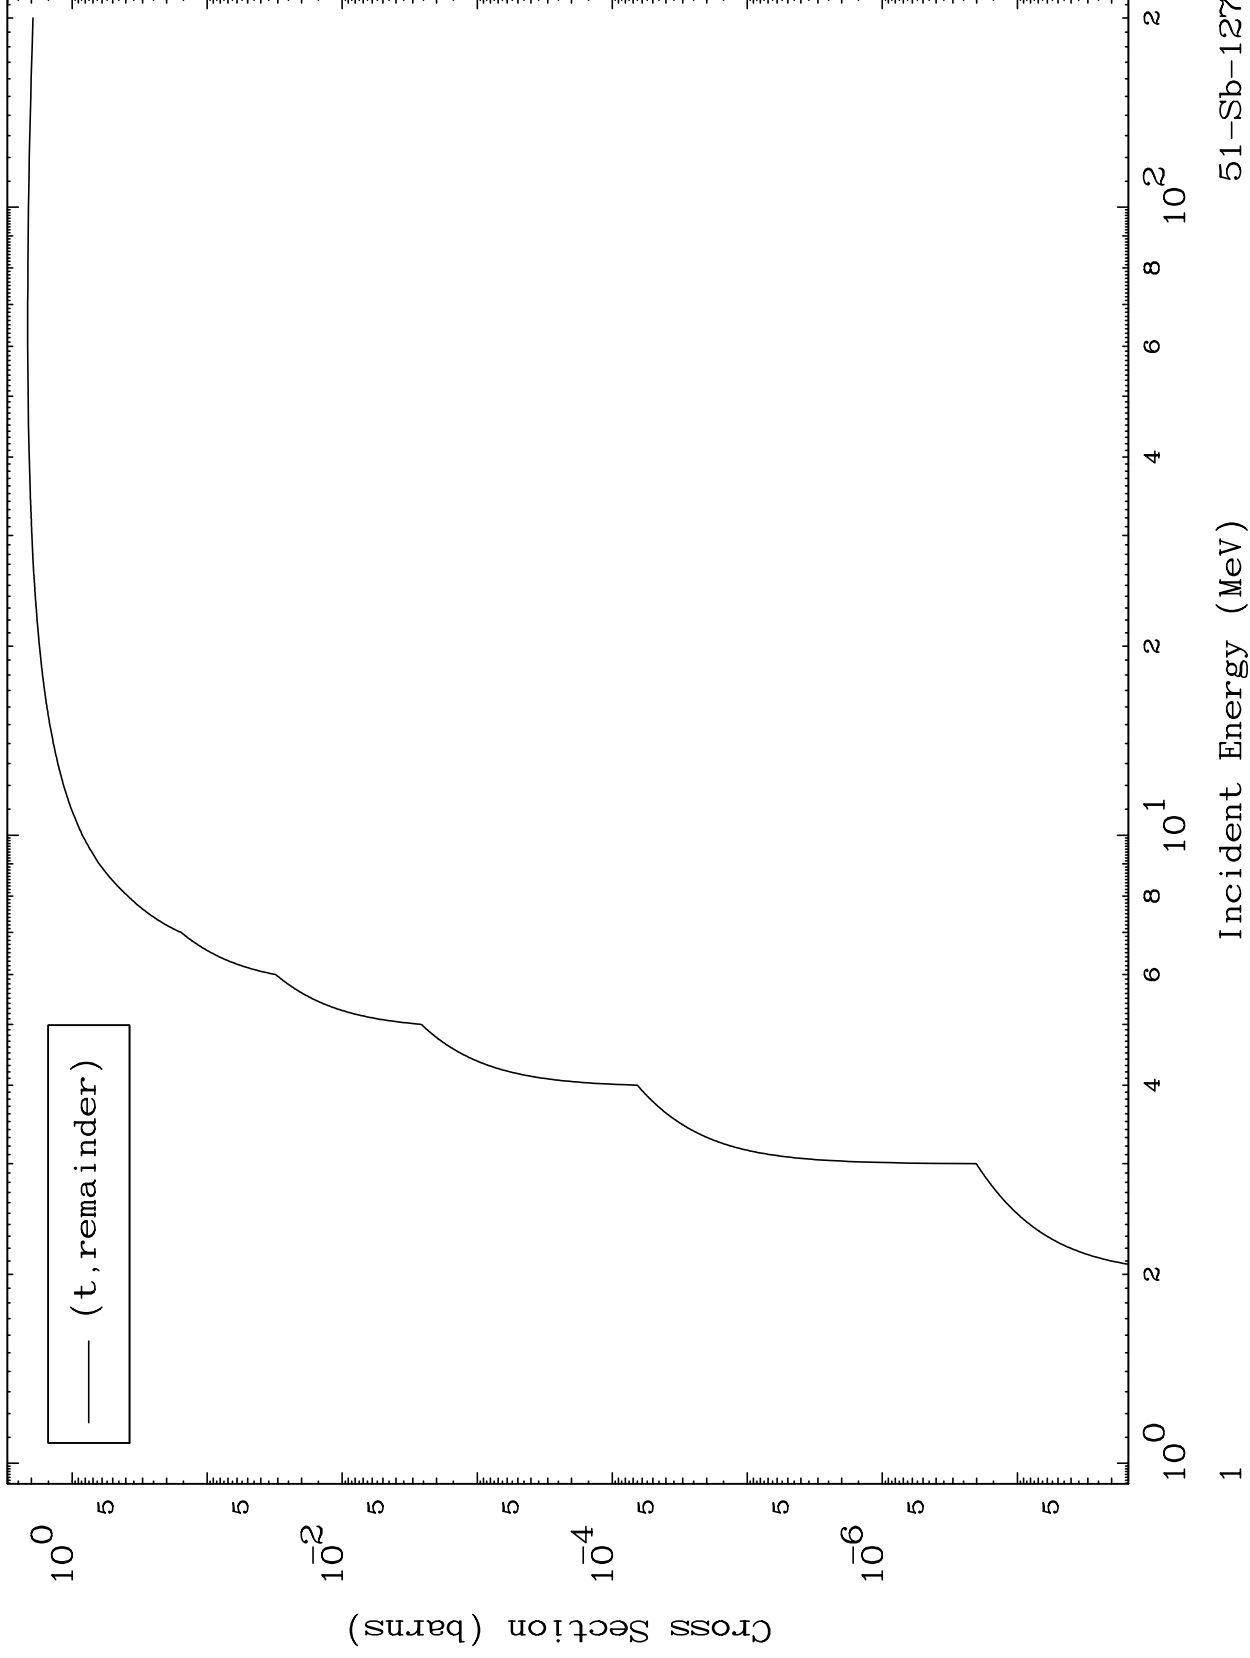

Press Mouse Button to Start

MAT 5143

Triton Major  
0 Kelvin Cross Sections

51-Sb-127

51-Sb-127

Incident Energy (MeV)