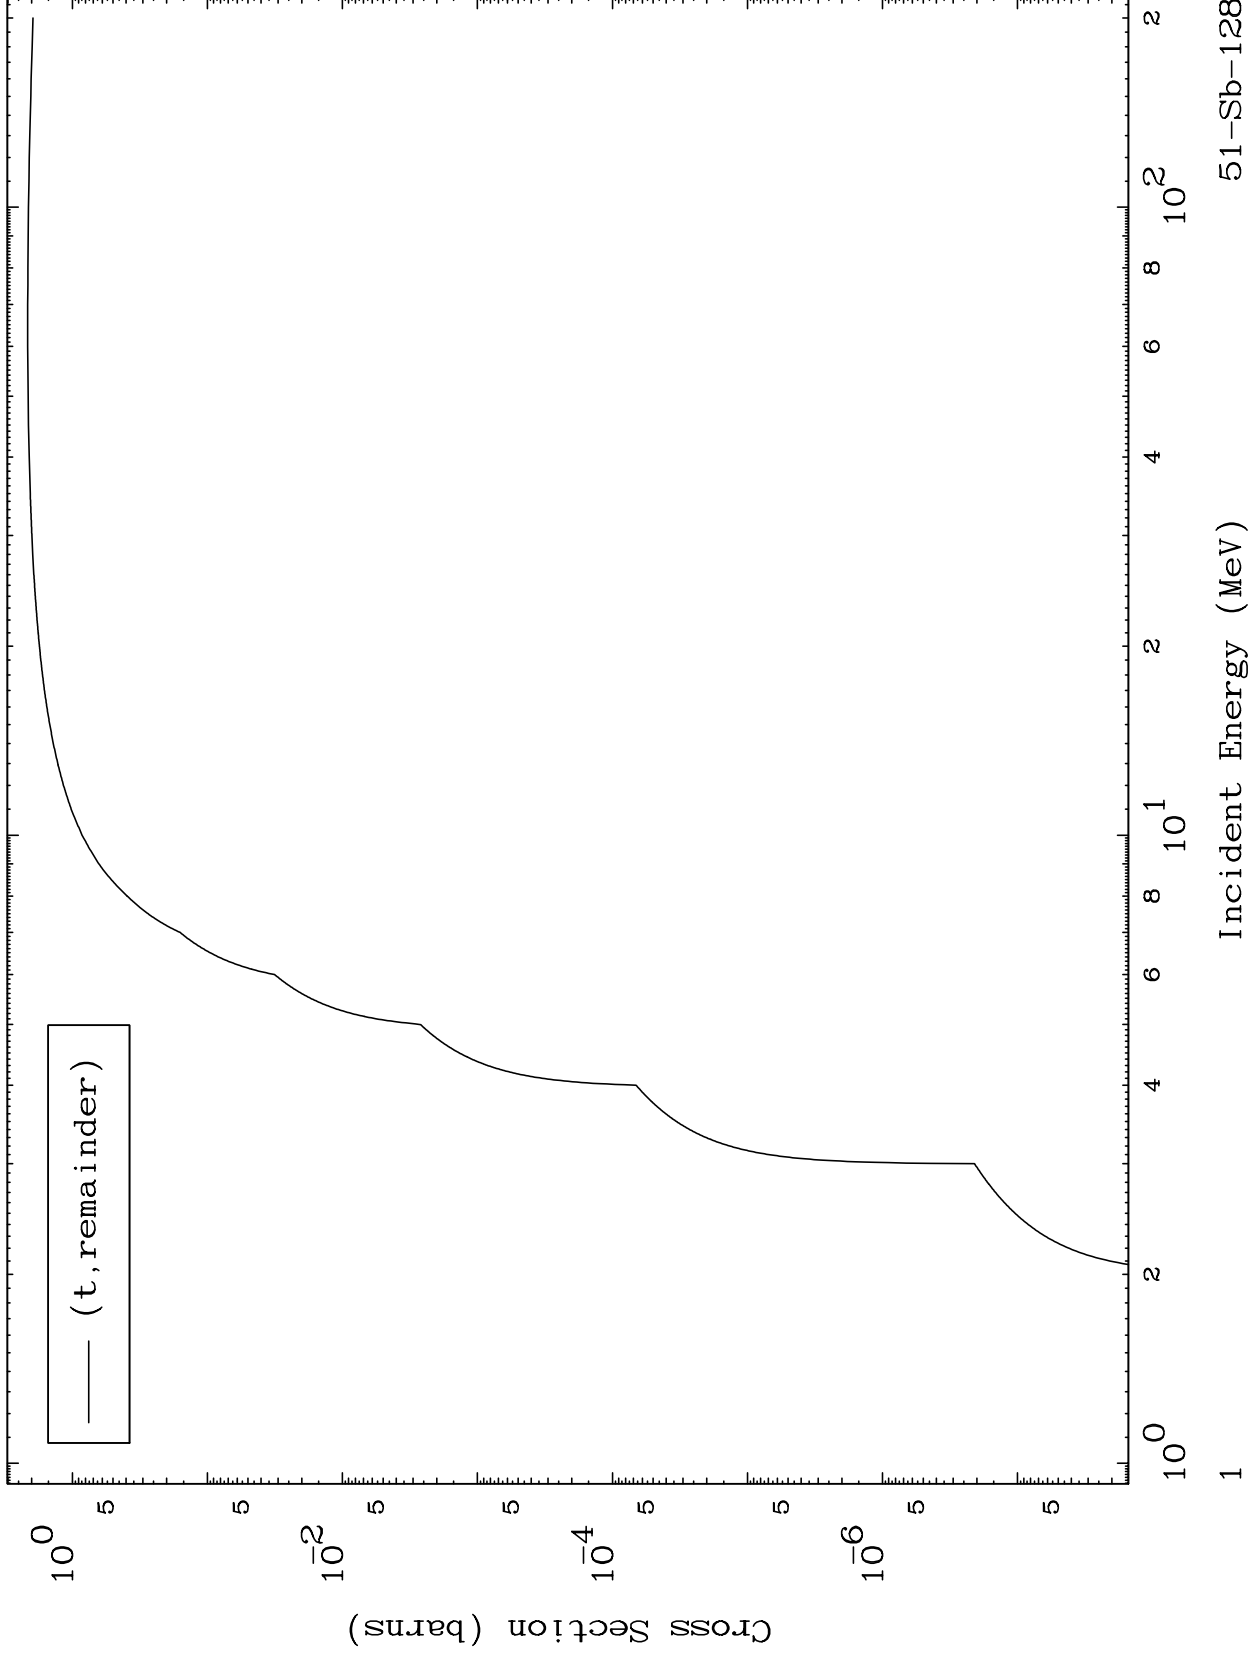

Press Mouse Button to Start

MAT 5147

Triton Major
0 Kelvin Cross Sections

51-Sb-128

51-Sb-128