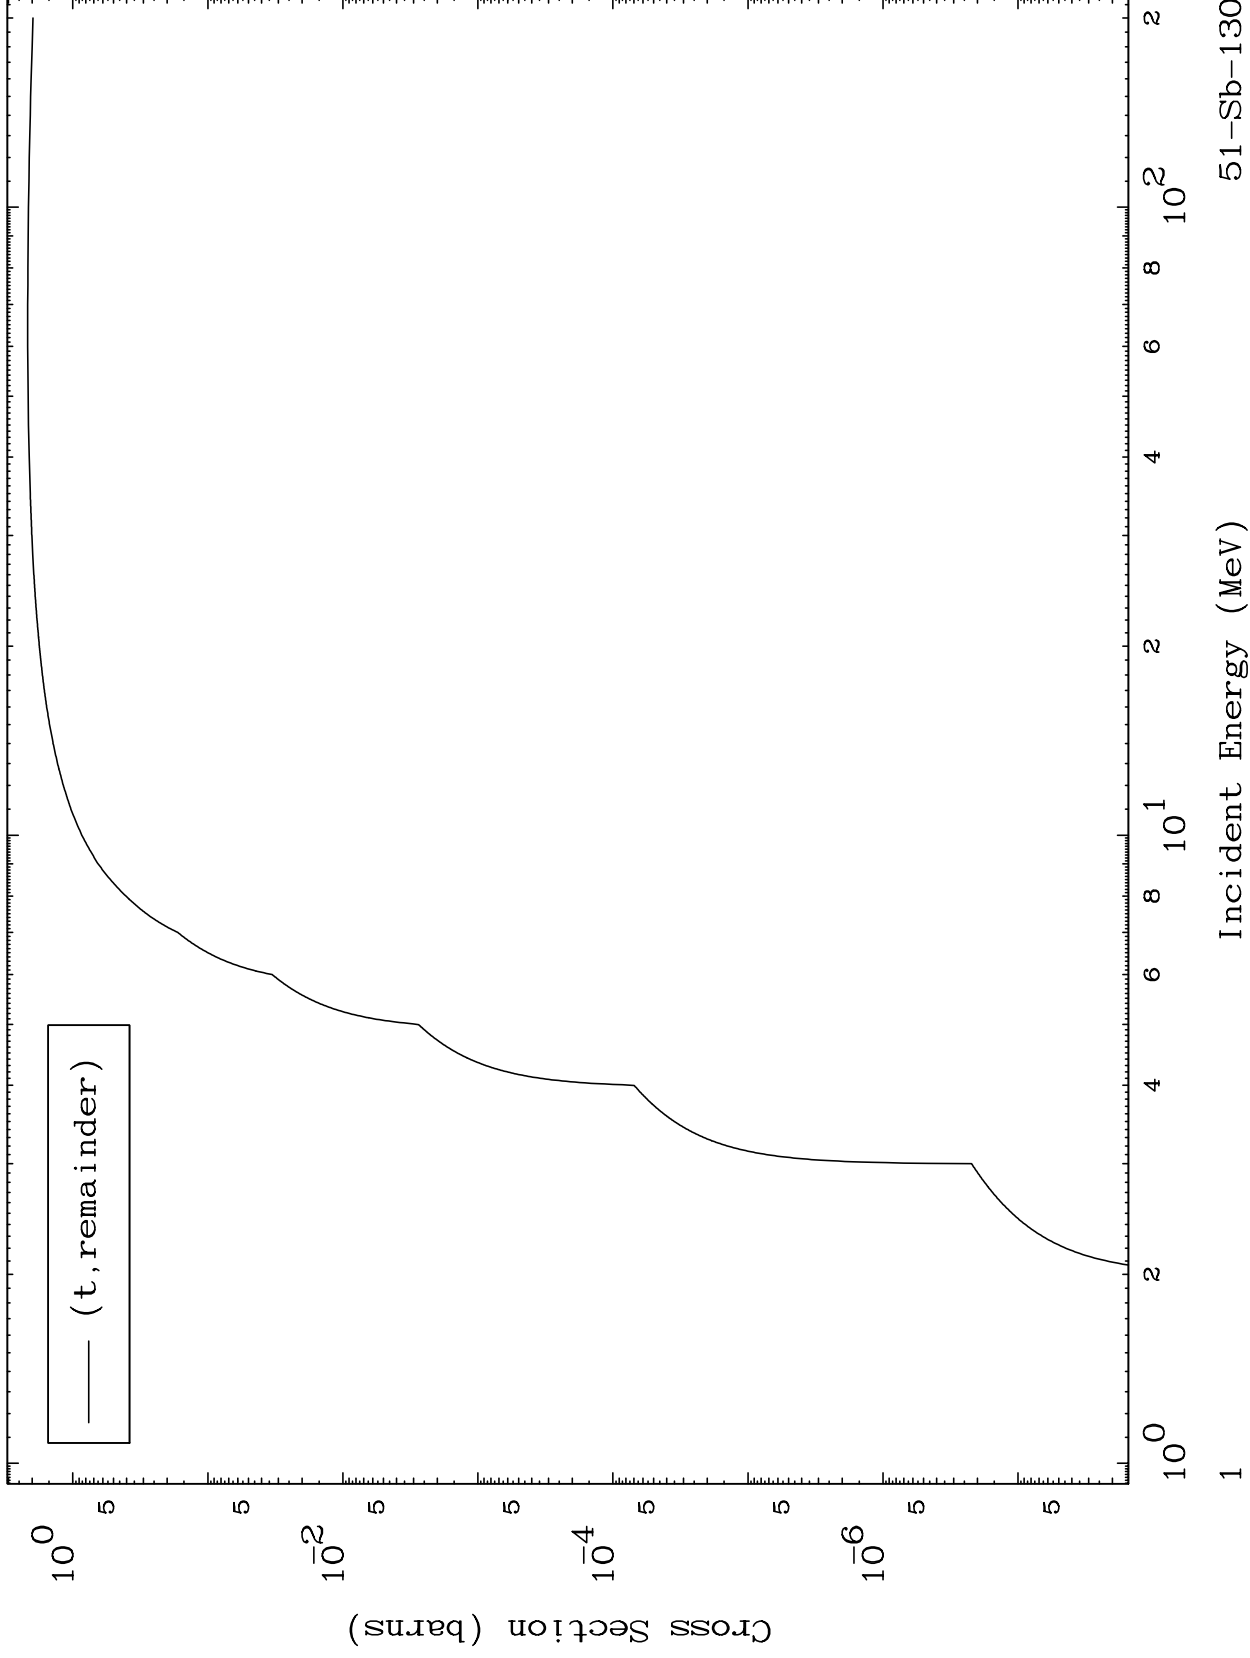

Press Mouse Button to Start

MAT 5152

Triton Major
0 Kelvin Cross Sections

51-Sb-130

Incident Energy (MeV)

51-Sb-130