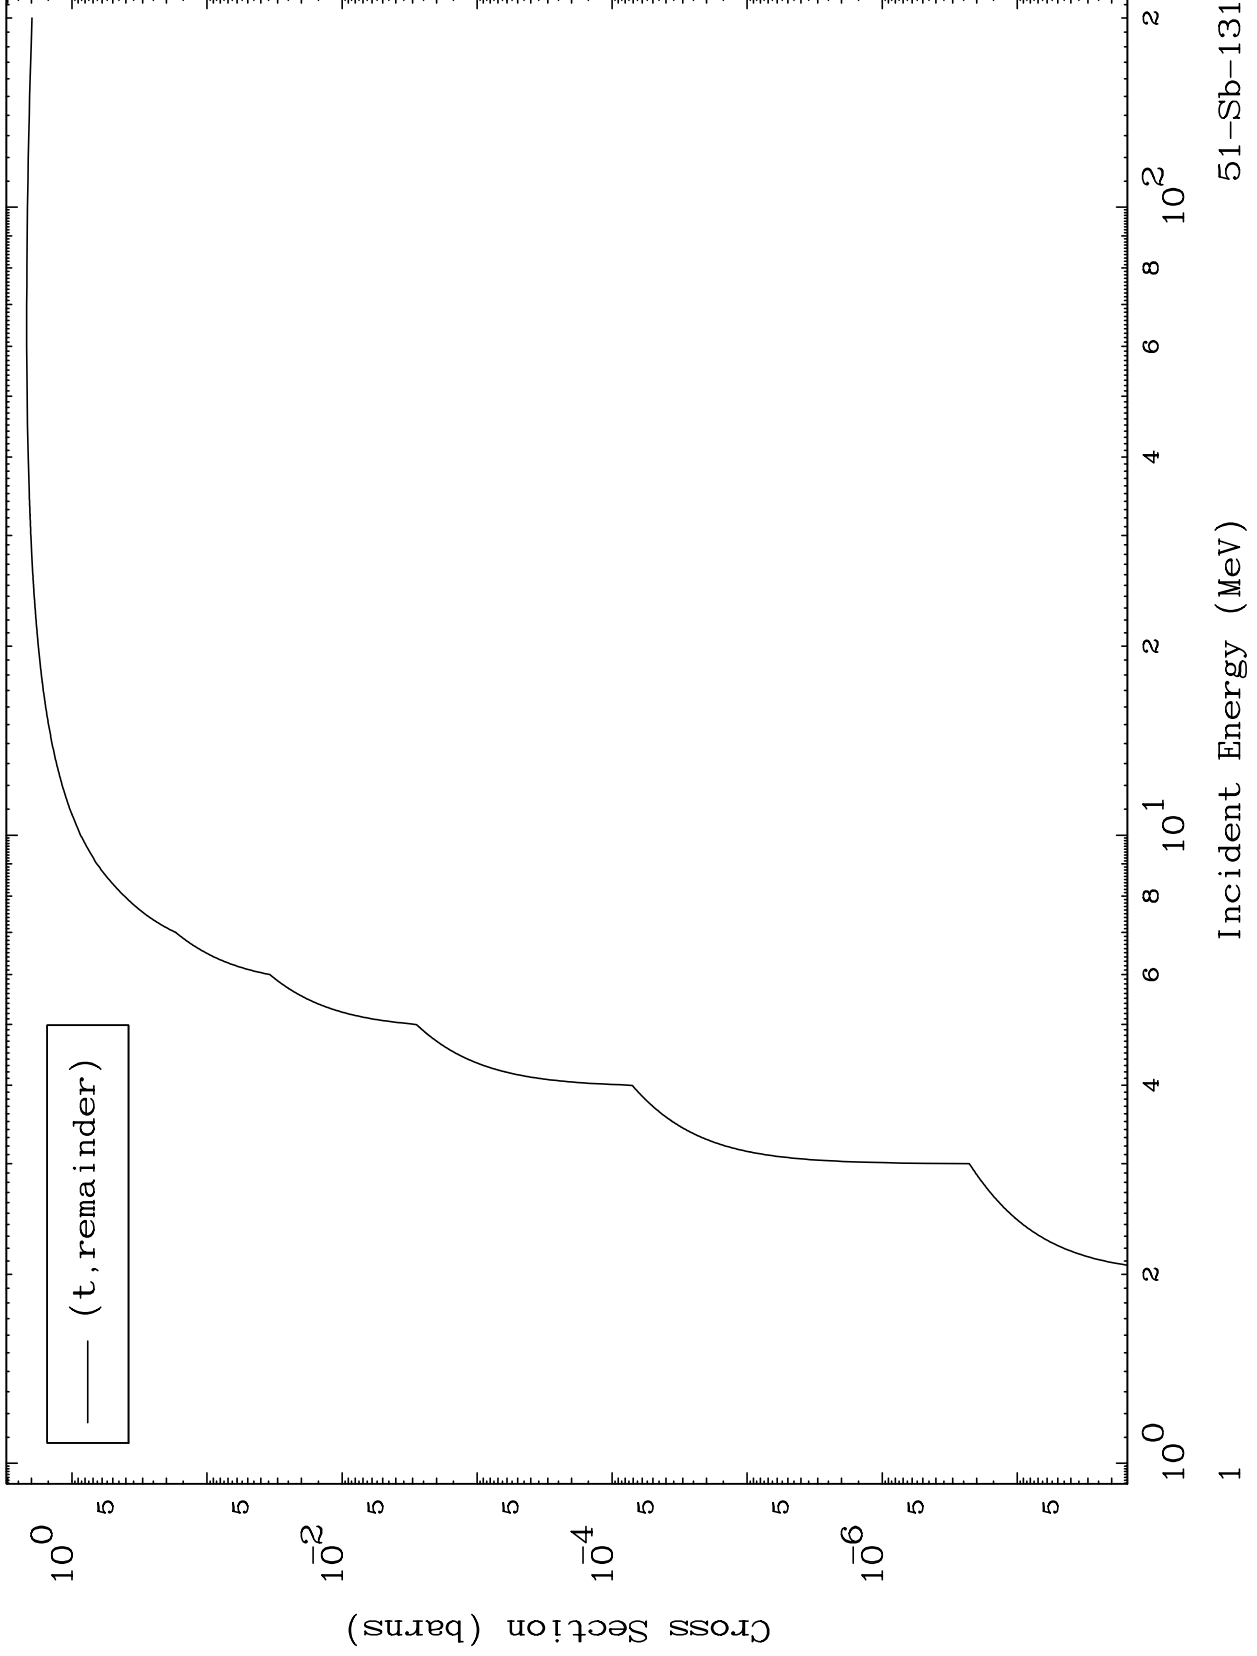

Press Mouse Button to Start

MAT 5155

Triton Major

51-Sb-131

0 Kelvin Cross Sections

51-Sb-131

Incident Energy (MeV)