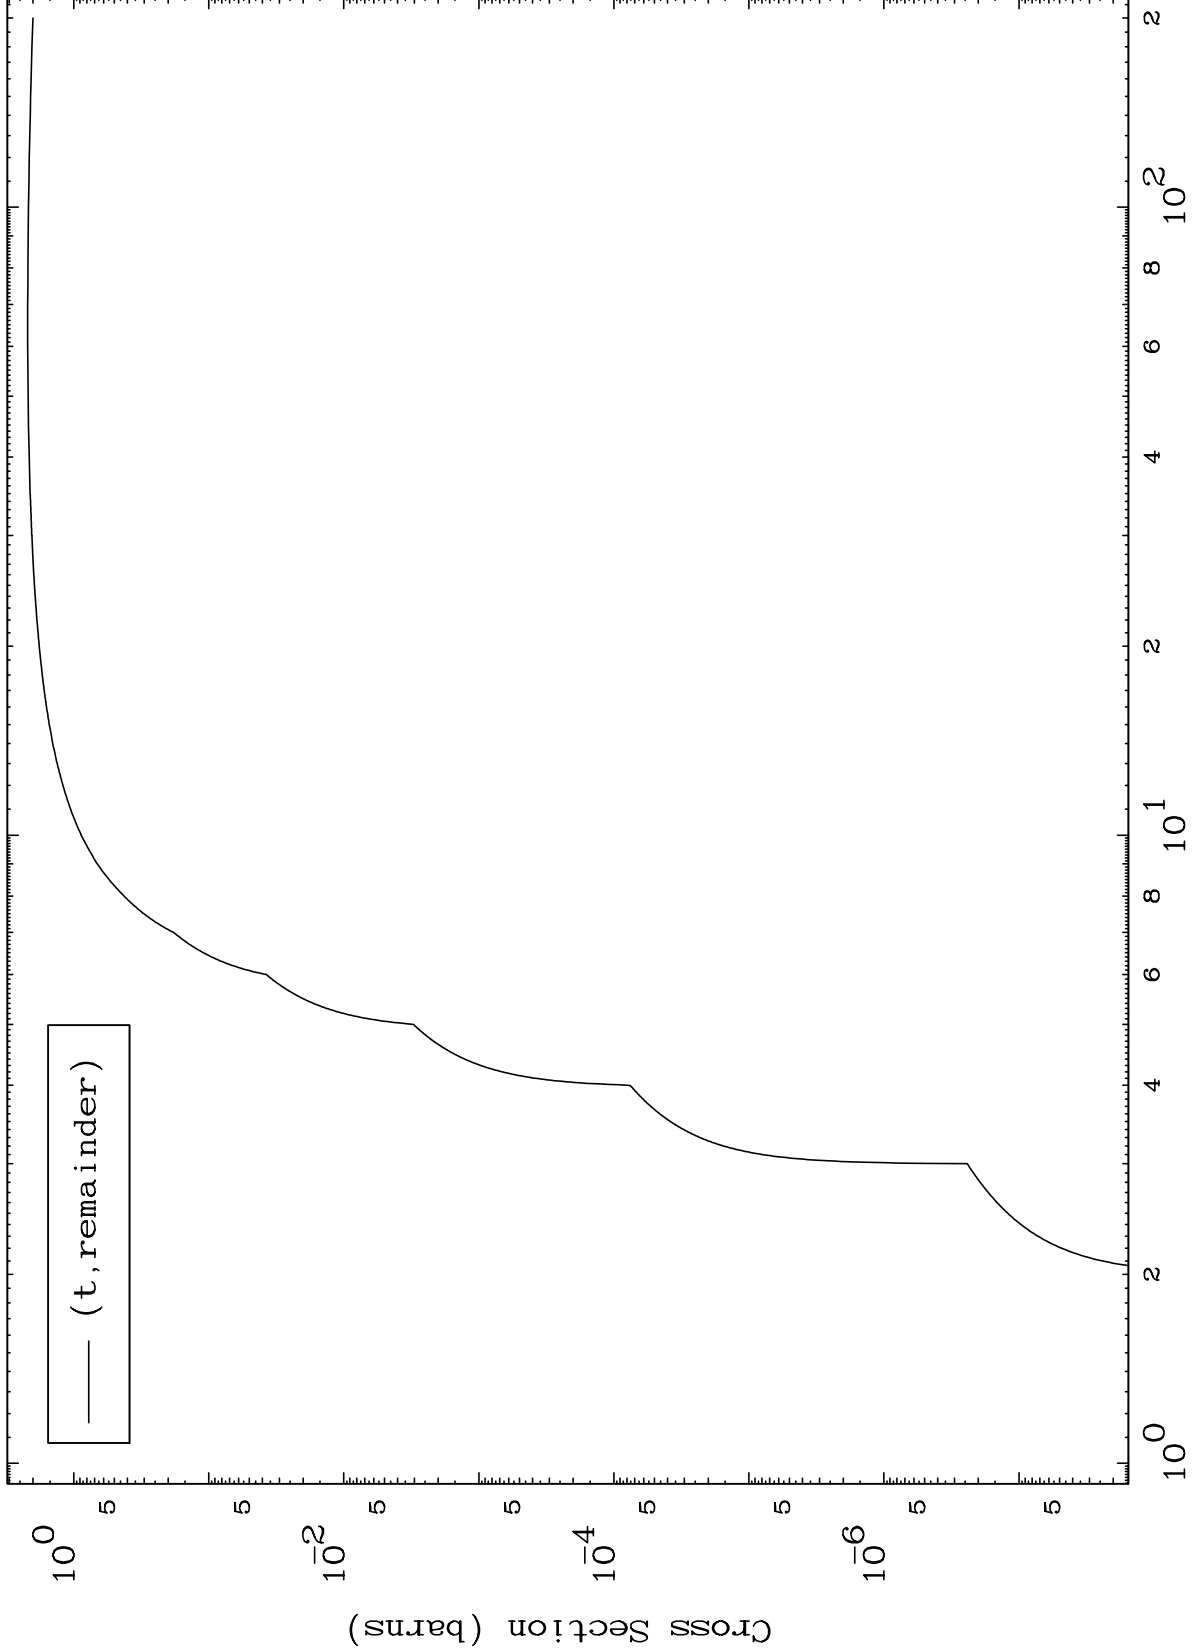

Press Mouse Button to Start

MAT 5165

Triton Major

51-Sb-134

0 Kelvin Cross Sections

Incident Energy (MeV)

51-Sb-134