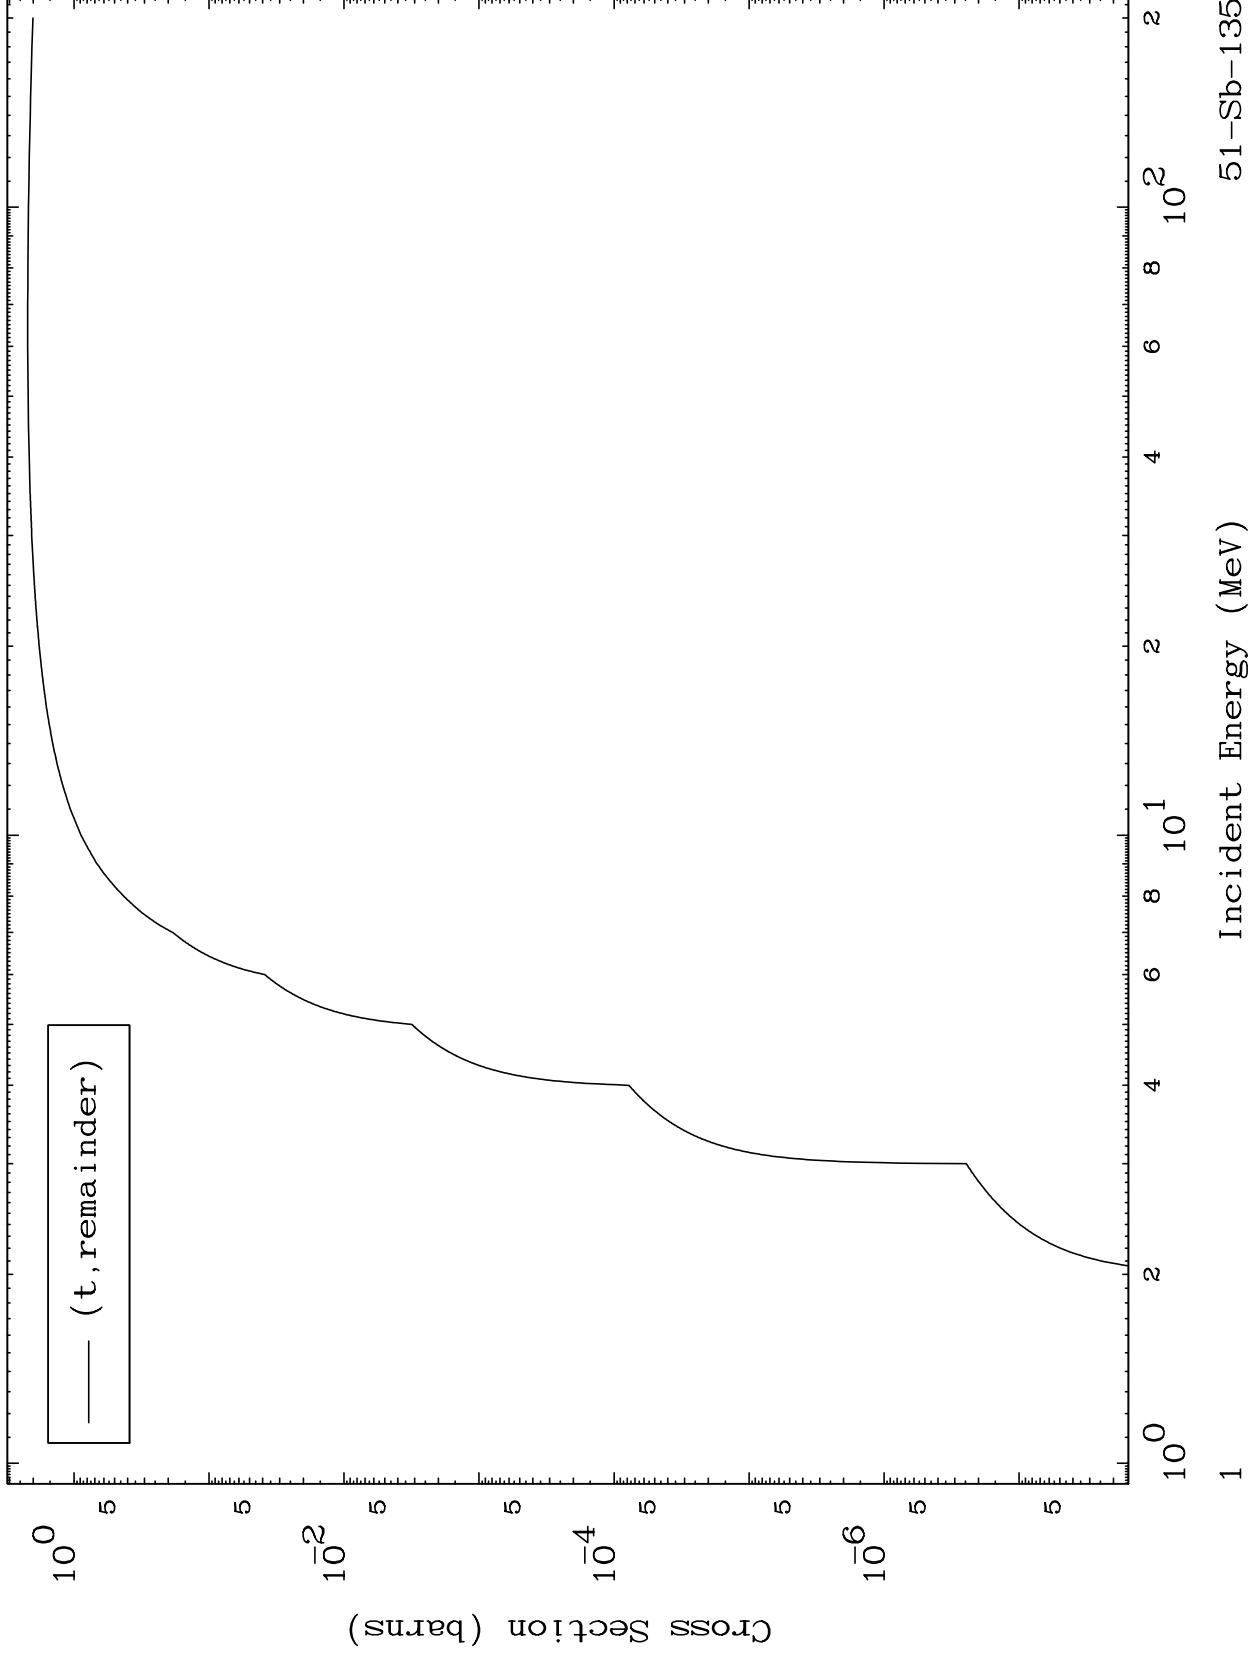

Press Mouse Button to Start

MAT 5167

Triton Major  
0 Kelvin Cross Sections

51-Sb-135

51-Sb-135