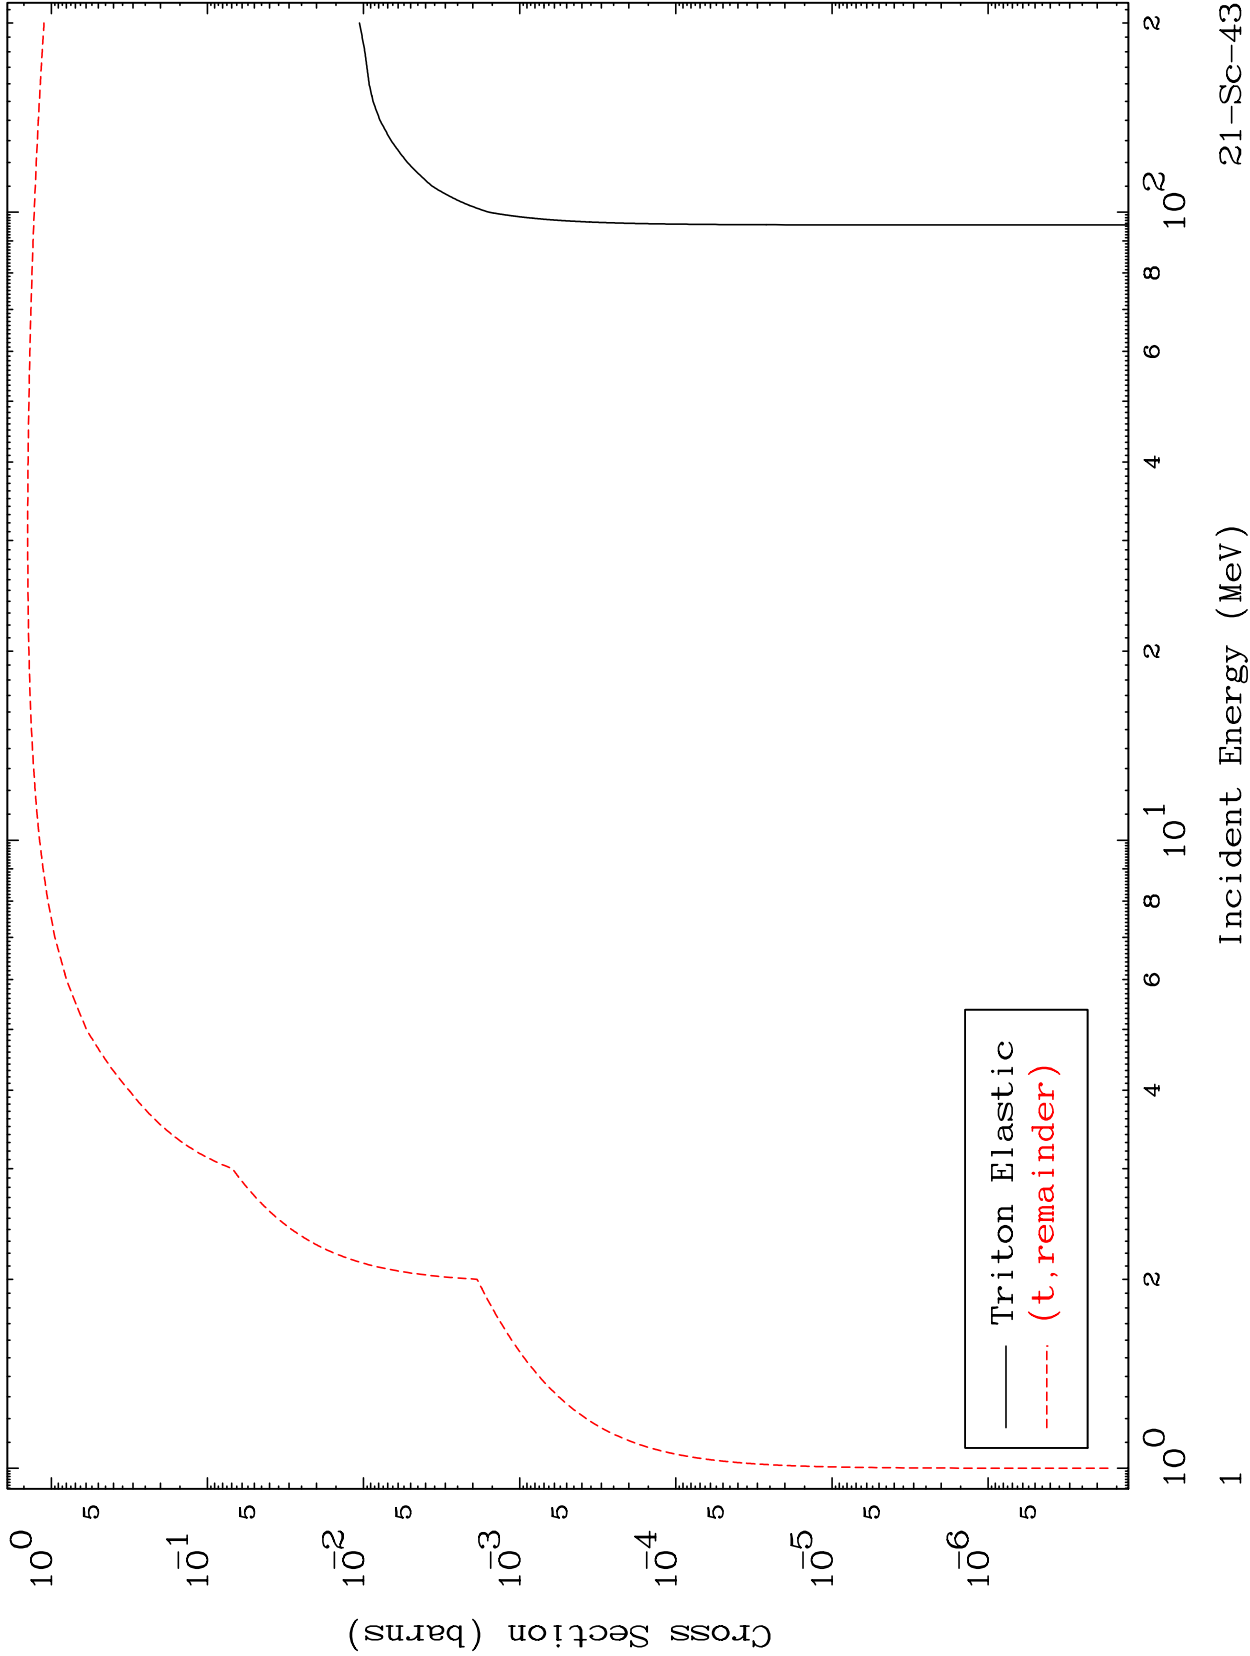

Press Mouse Button to Start

MAT 2119

Triton Major
0 Kelvin Cross Sections

21-Sc-43

Incident Energy (MeV)

21-Sc-43