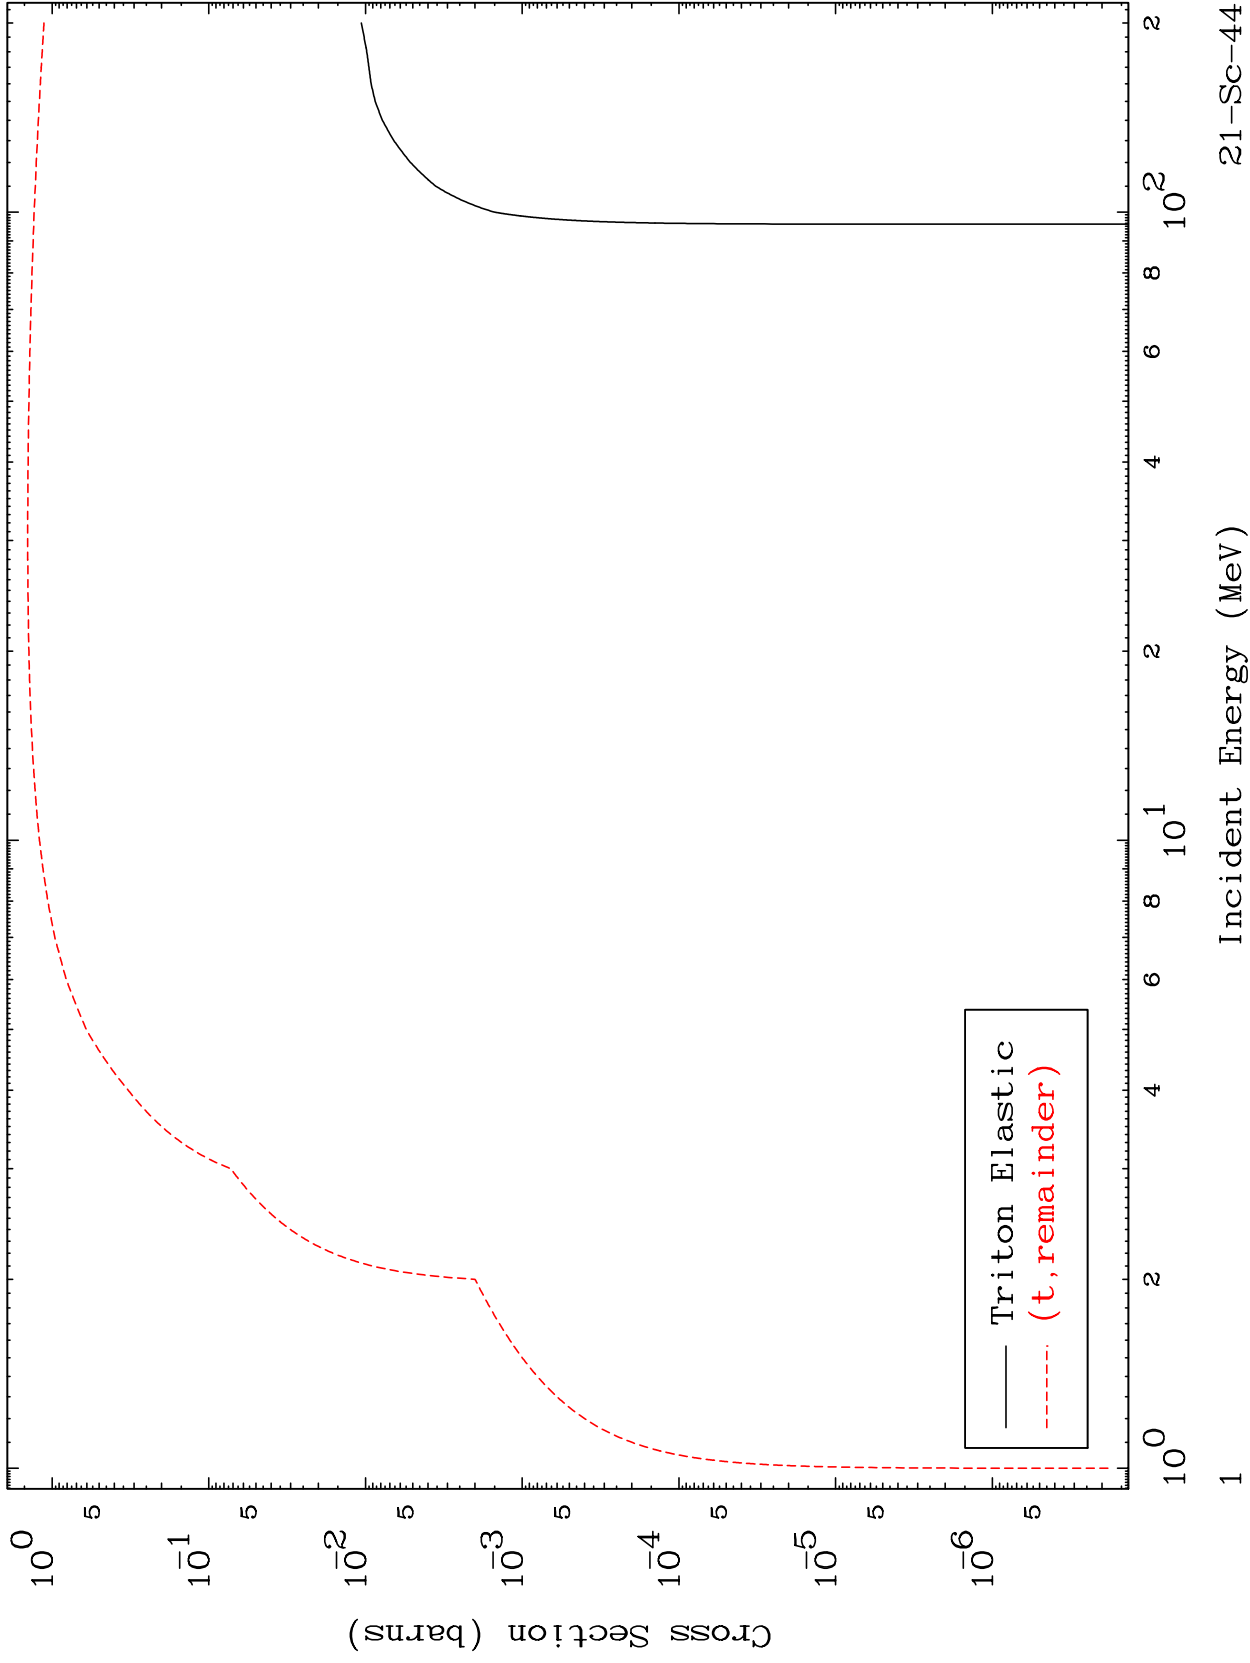

Press Mouse Button to Start

MAT 2122

Triton Major
0 Kelvin Cross Sections

21-Sc-44

21-Sc-44

Incident Energy (MeV)