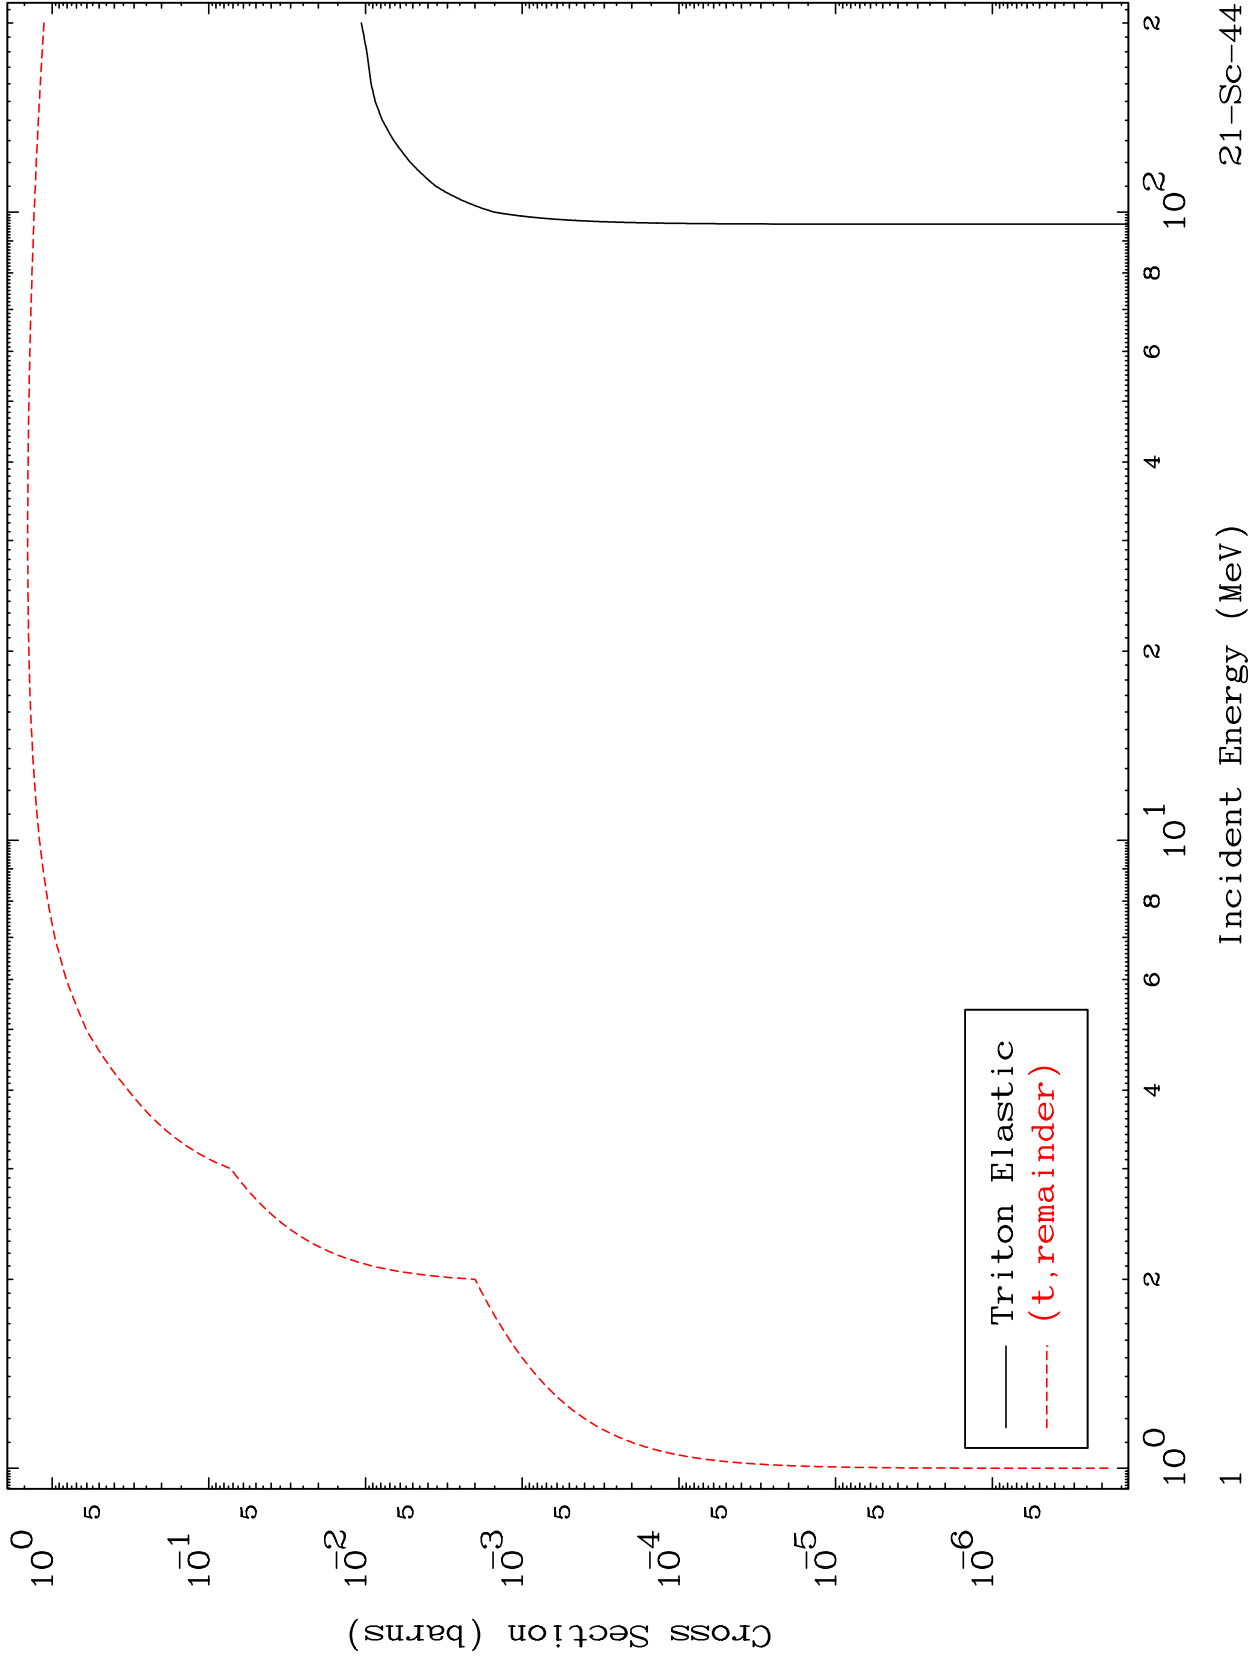

Press Mouse Button to Start

MAT 2123

Triton Major  
0 Kelvin Cross Sections

21-Sc-44

21-Sc-44

Incident Energy (MeV)