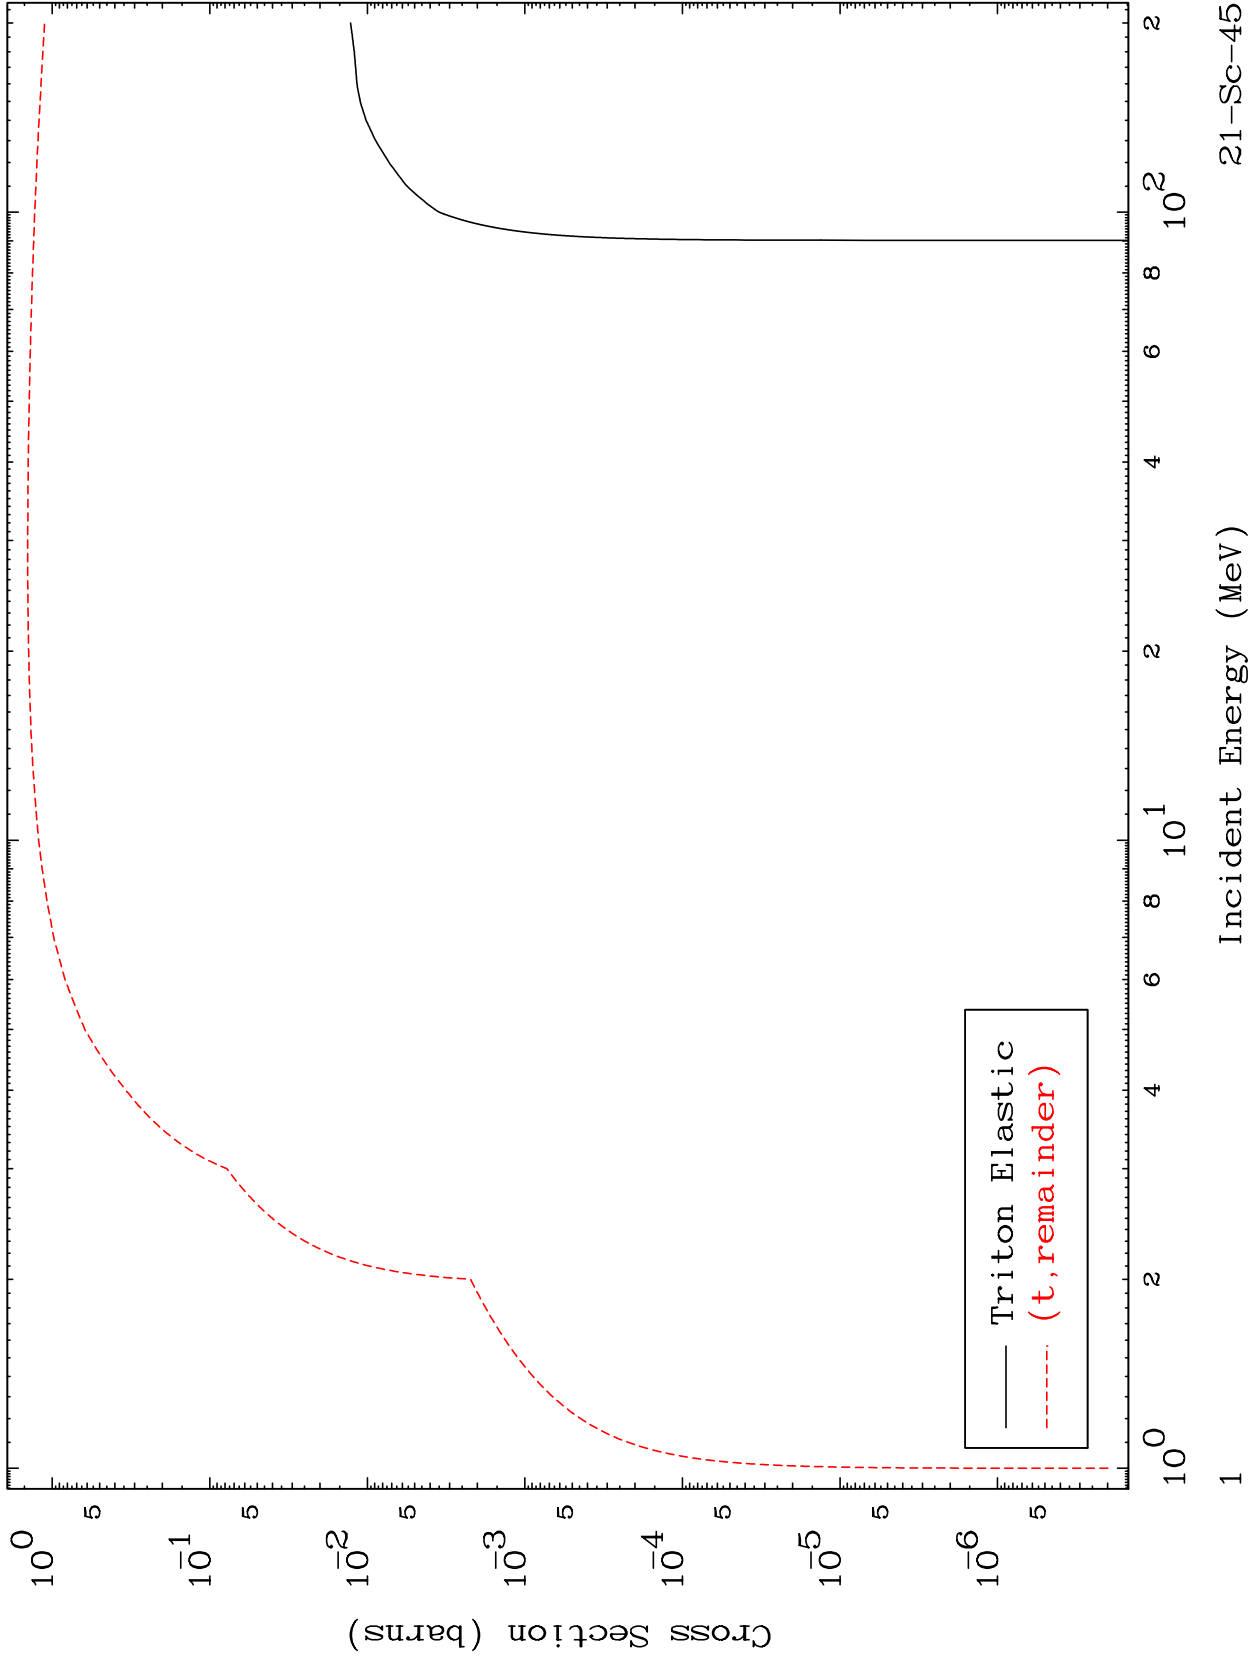

Press Mouse Button to Start

MAT 2125

Triton Major  
0 Kelvin Cross Sections

21-Sc-45

21-Sc-45

Incident Energy (MeV)