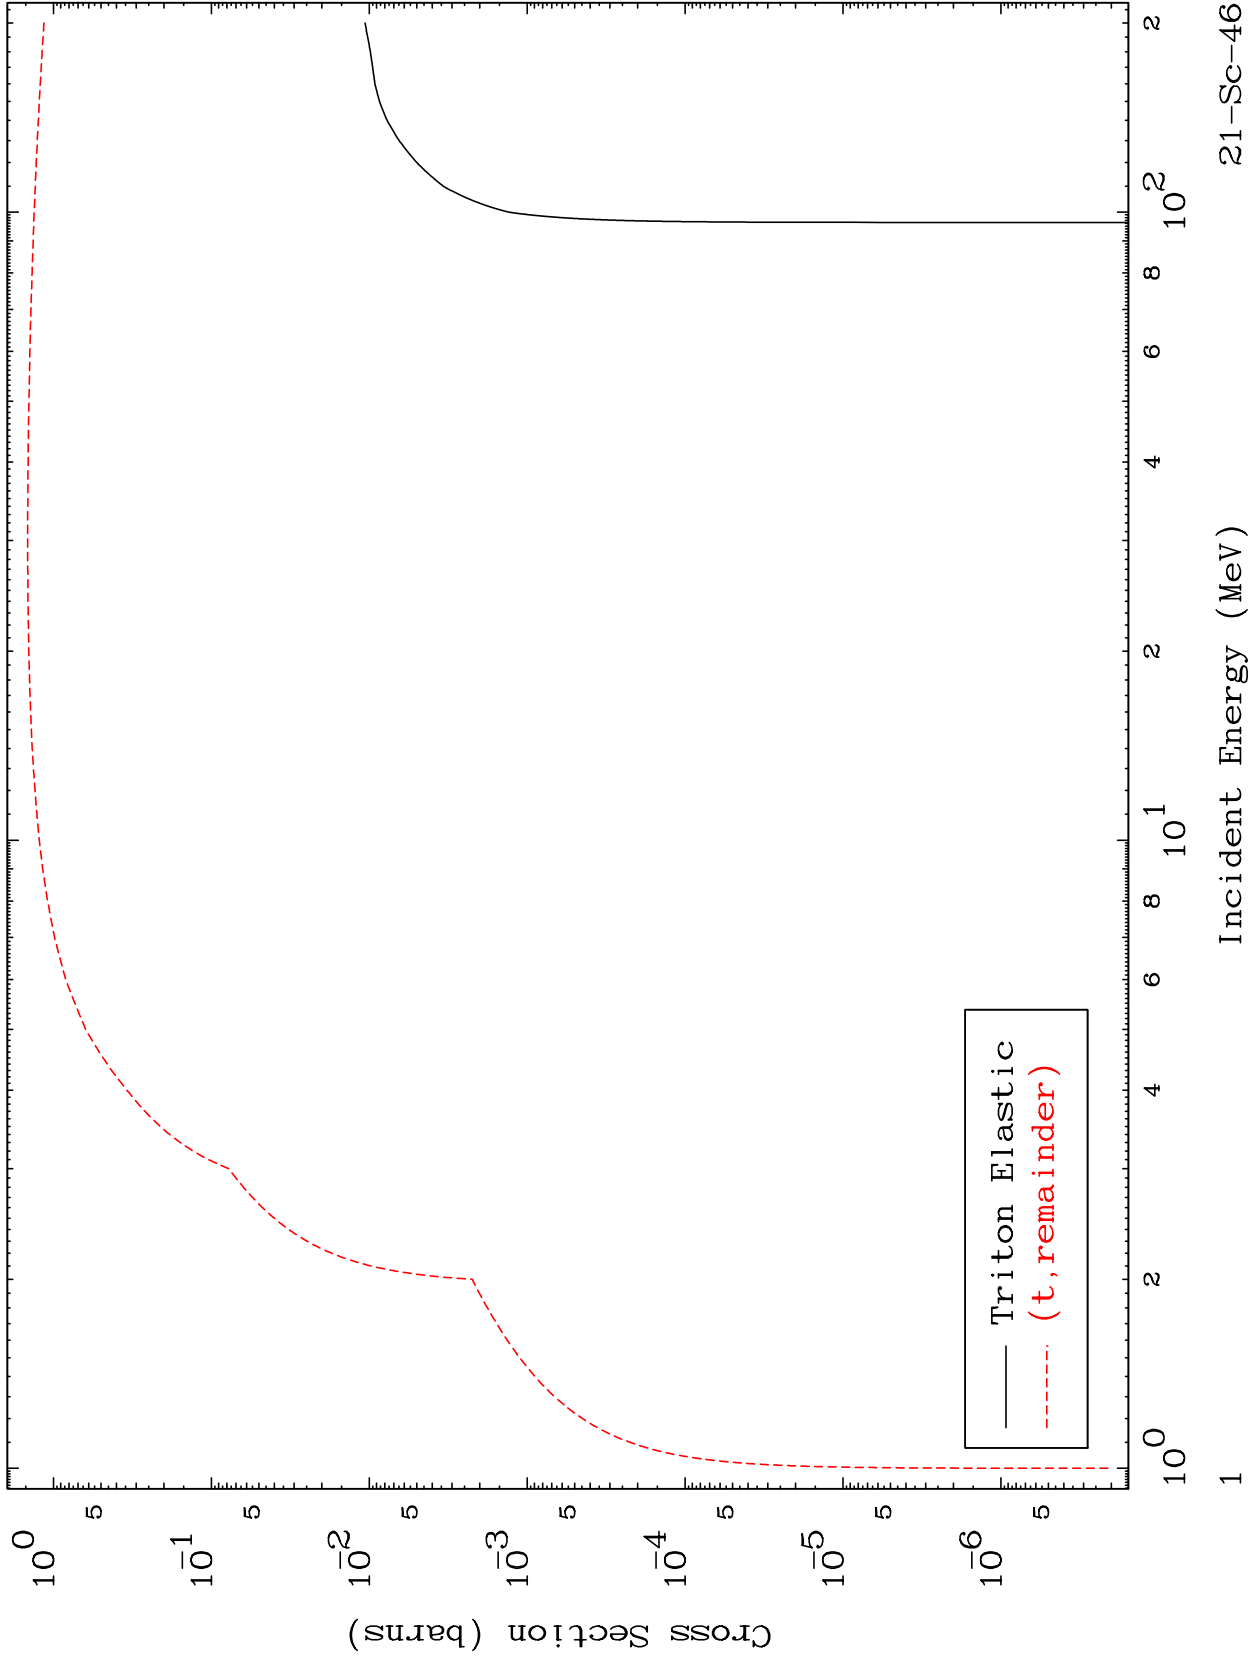

Press Mouse Button to Start

MAT 2128

Triton Major

21-Sc-46

0 Kelvin Cross Sections

Incident Energy (MeV)

21-Sc-46