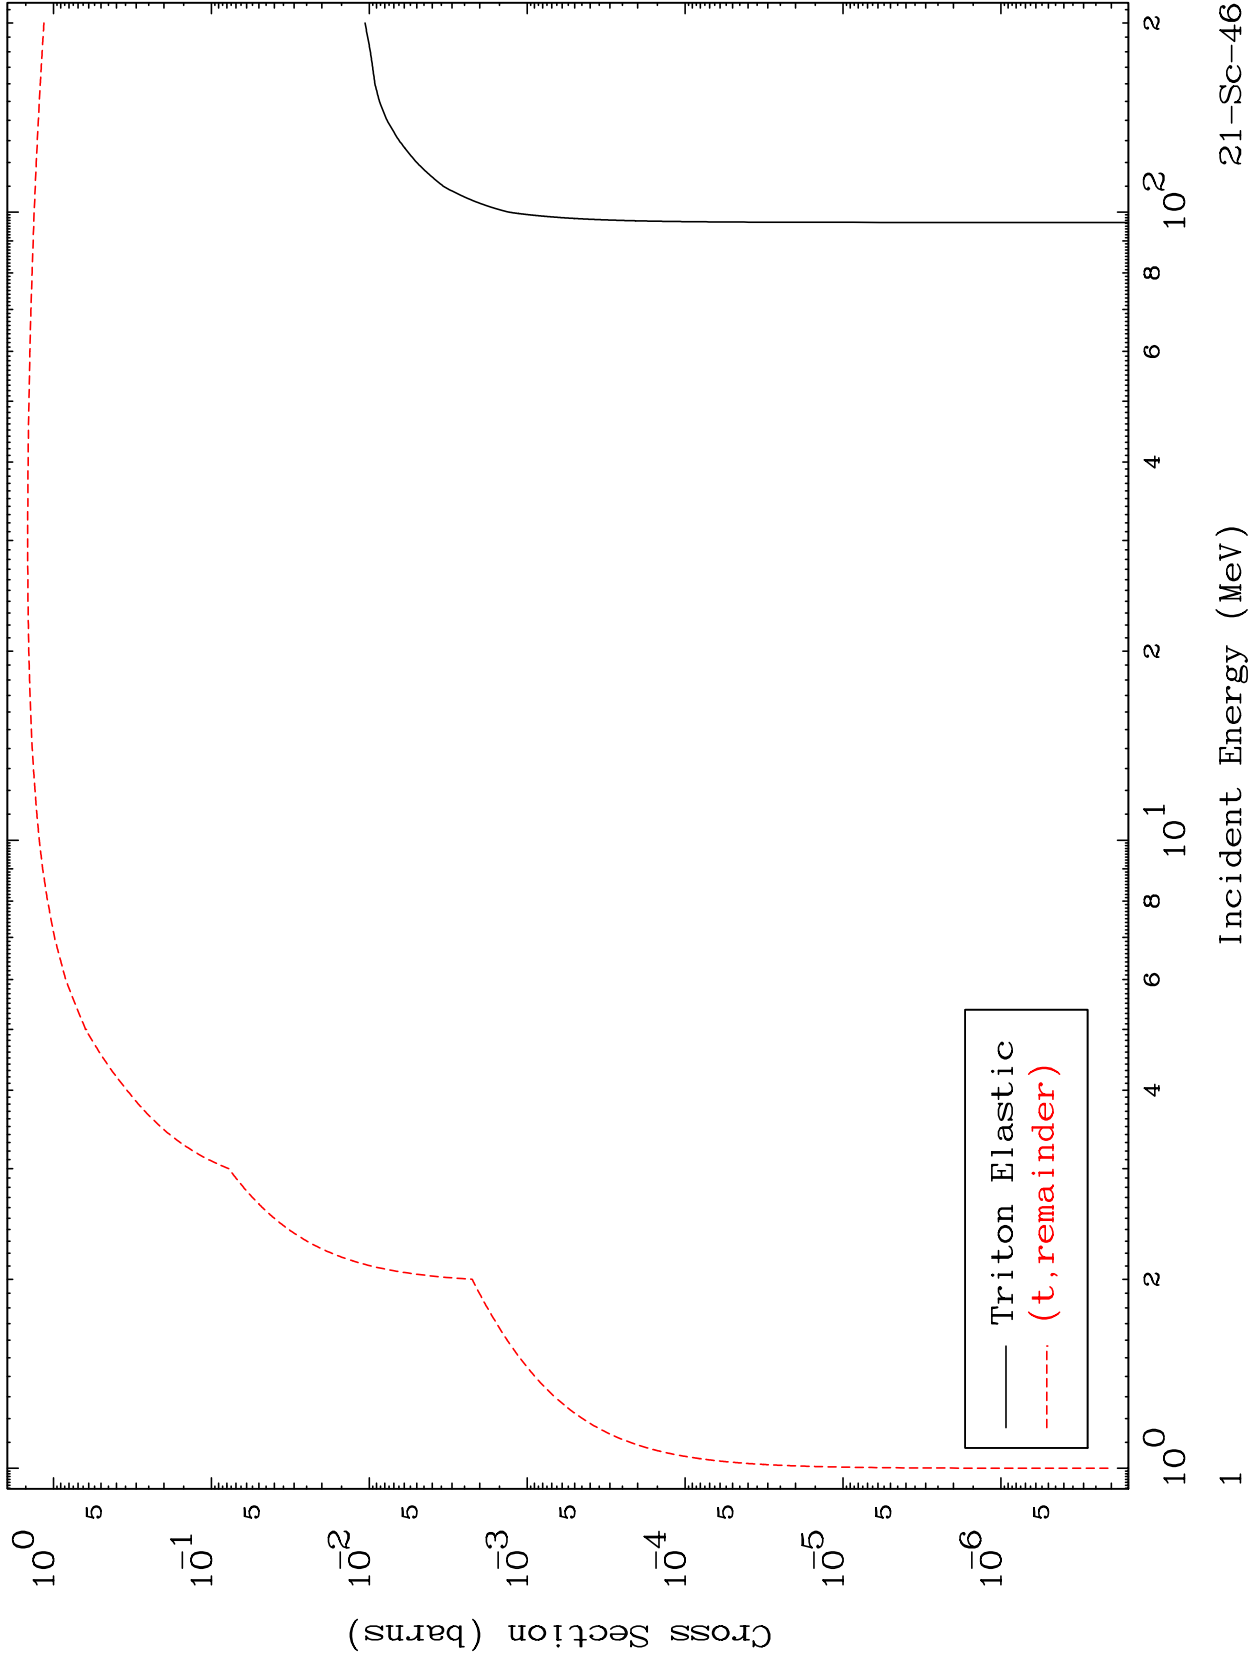

Press Mouse Button to Start

MAT 2129

Triton Major  
0 Kelvin Cross Sections

21-Sc-46

21-Sc-46

Incident Energy (MeV)