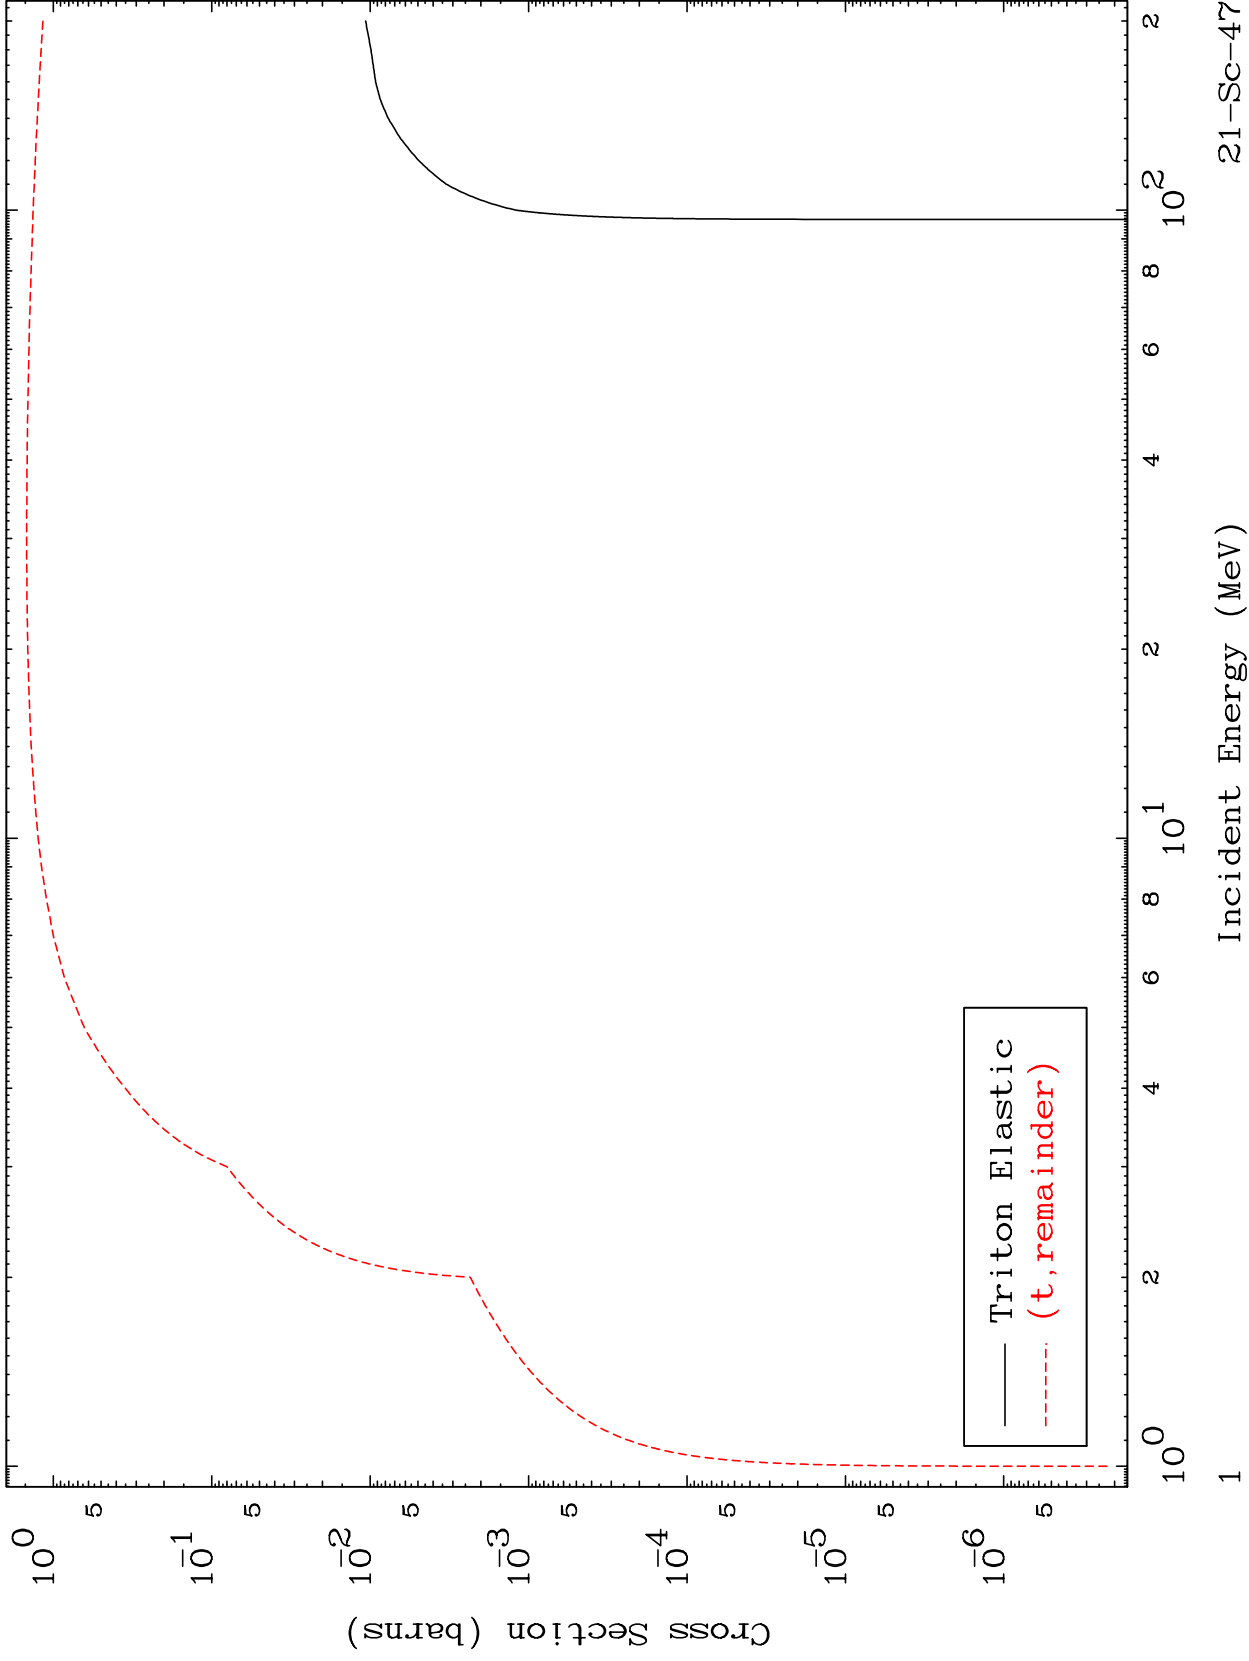

Press Mouse Button to Start

MAT 2131

Triton Major  
0 Kelvin Cross Sections

21-Sc-47

Incident Energy (MeV)

21-Sc-47