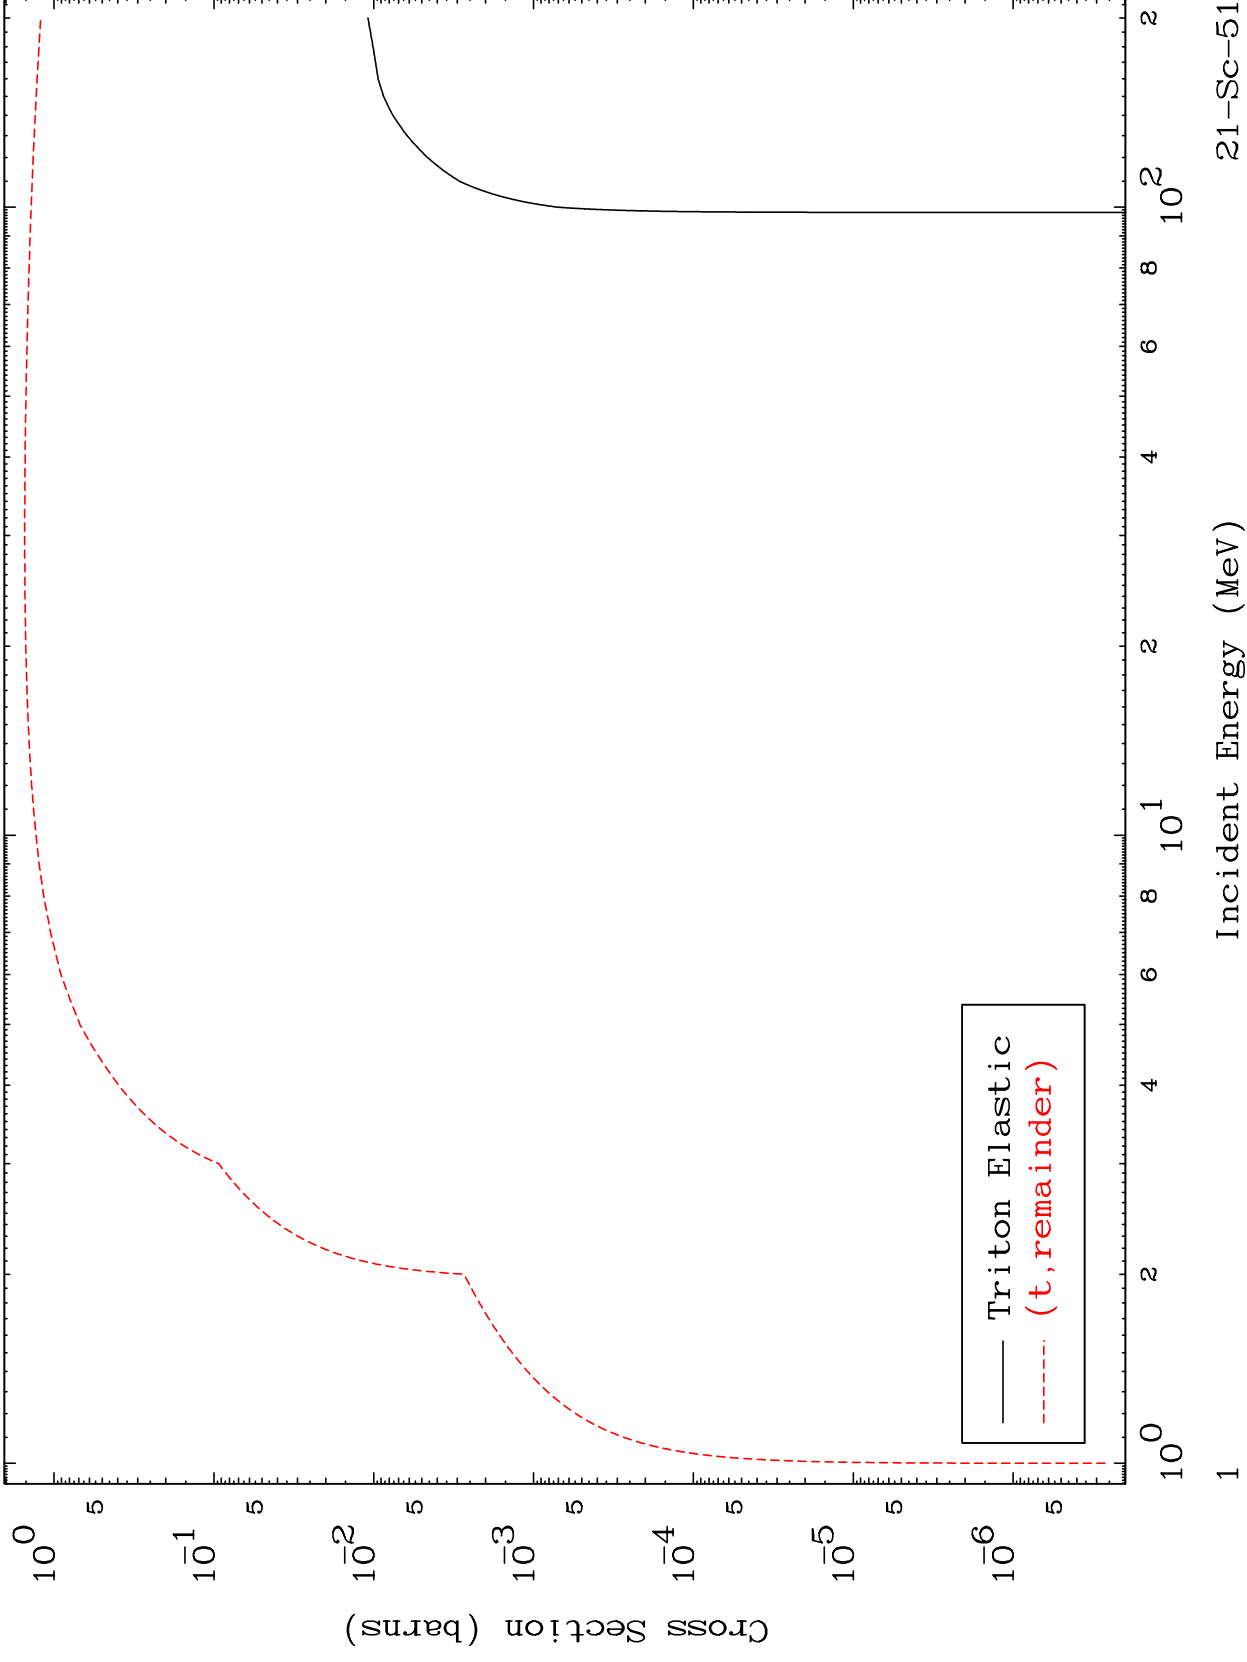

Press Mouse Button to Start

MAT 2143

Triton Major
0 Kelvin Cross Sections

21-Sc-51

Incident Energy (MeV)

21-Sc-51