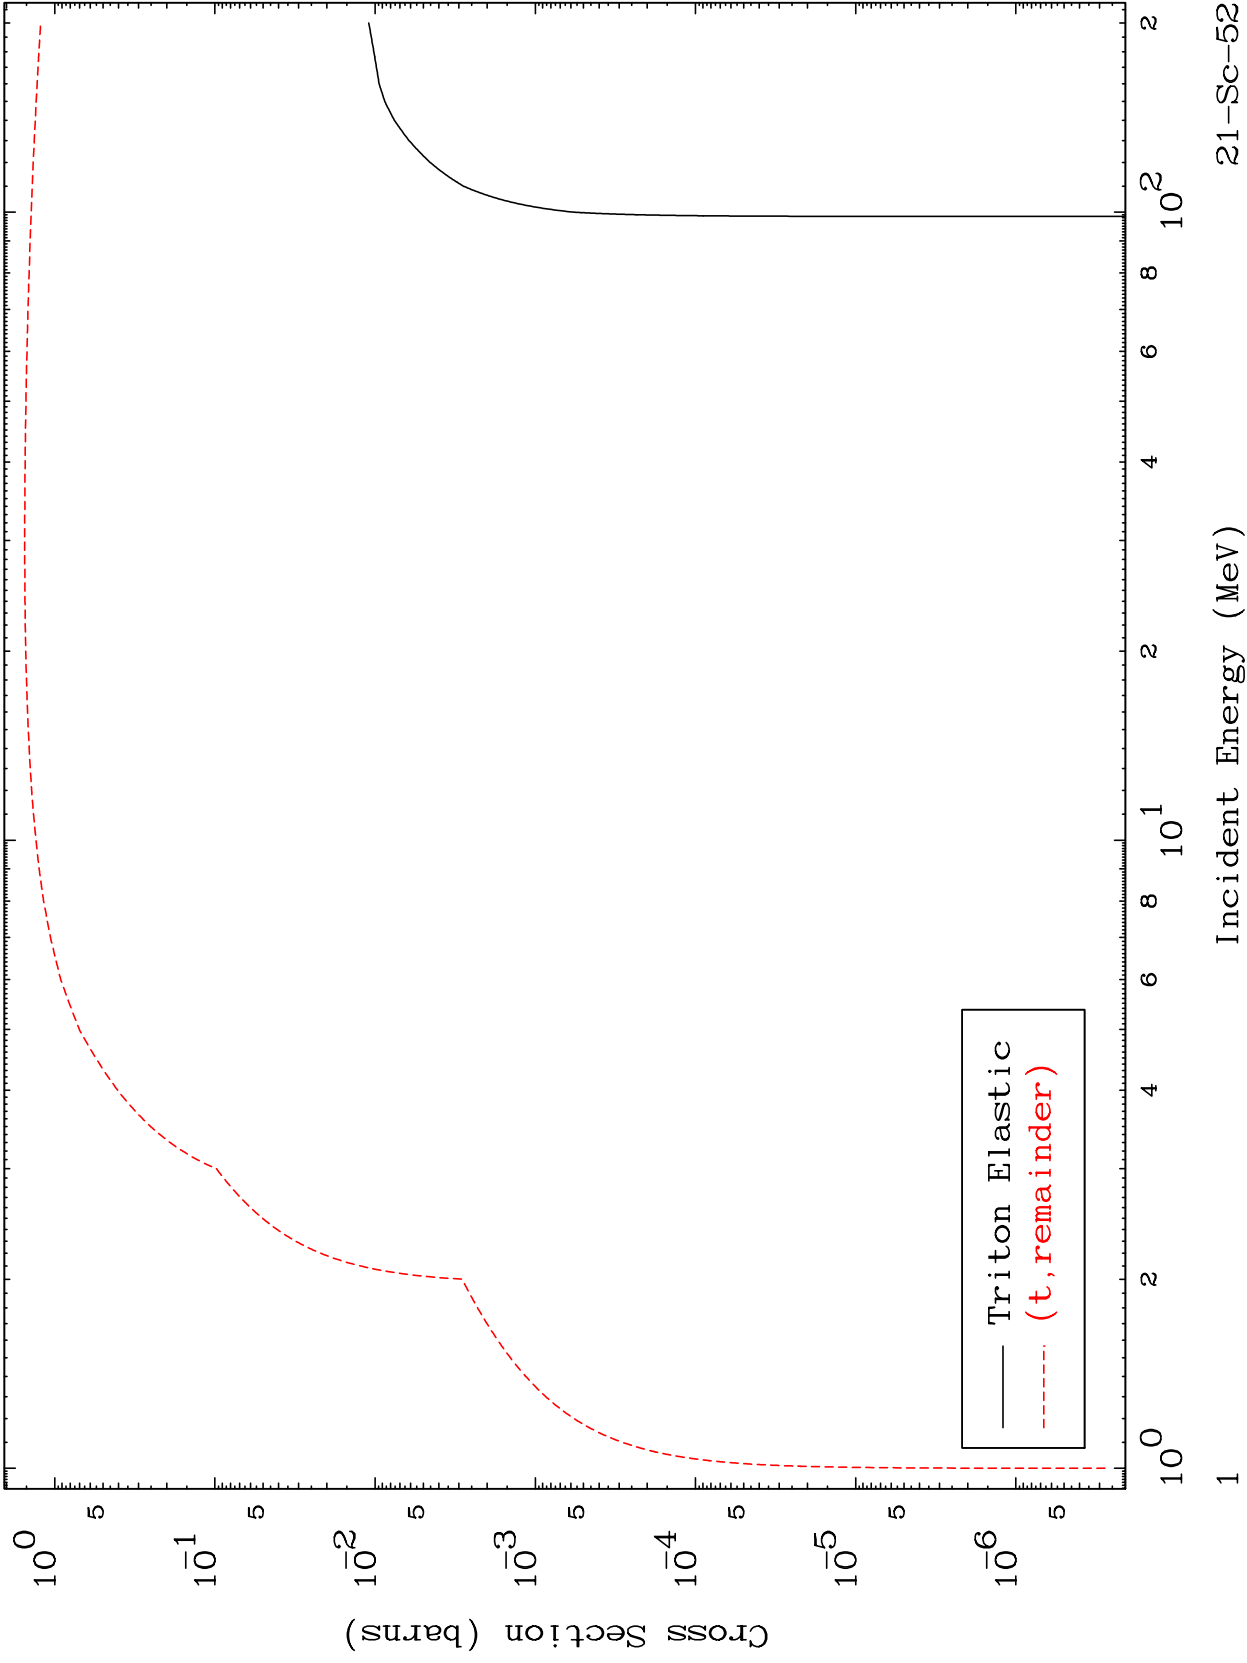

Press Mouse Button to Start

MAT 2146

Triton Major
0 Kelvin Cross Sections

21-Sc-52

21-Sc-52

Incident Energy (MeV)