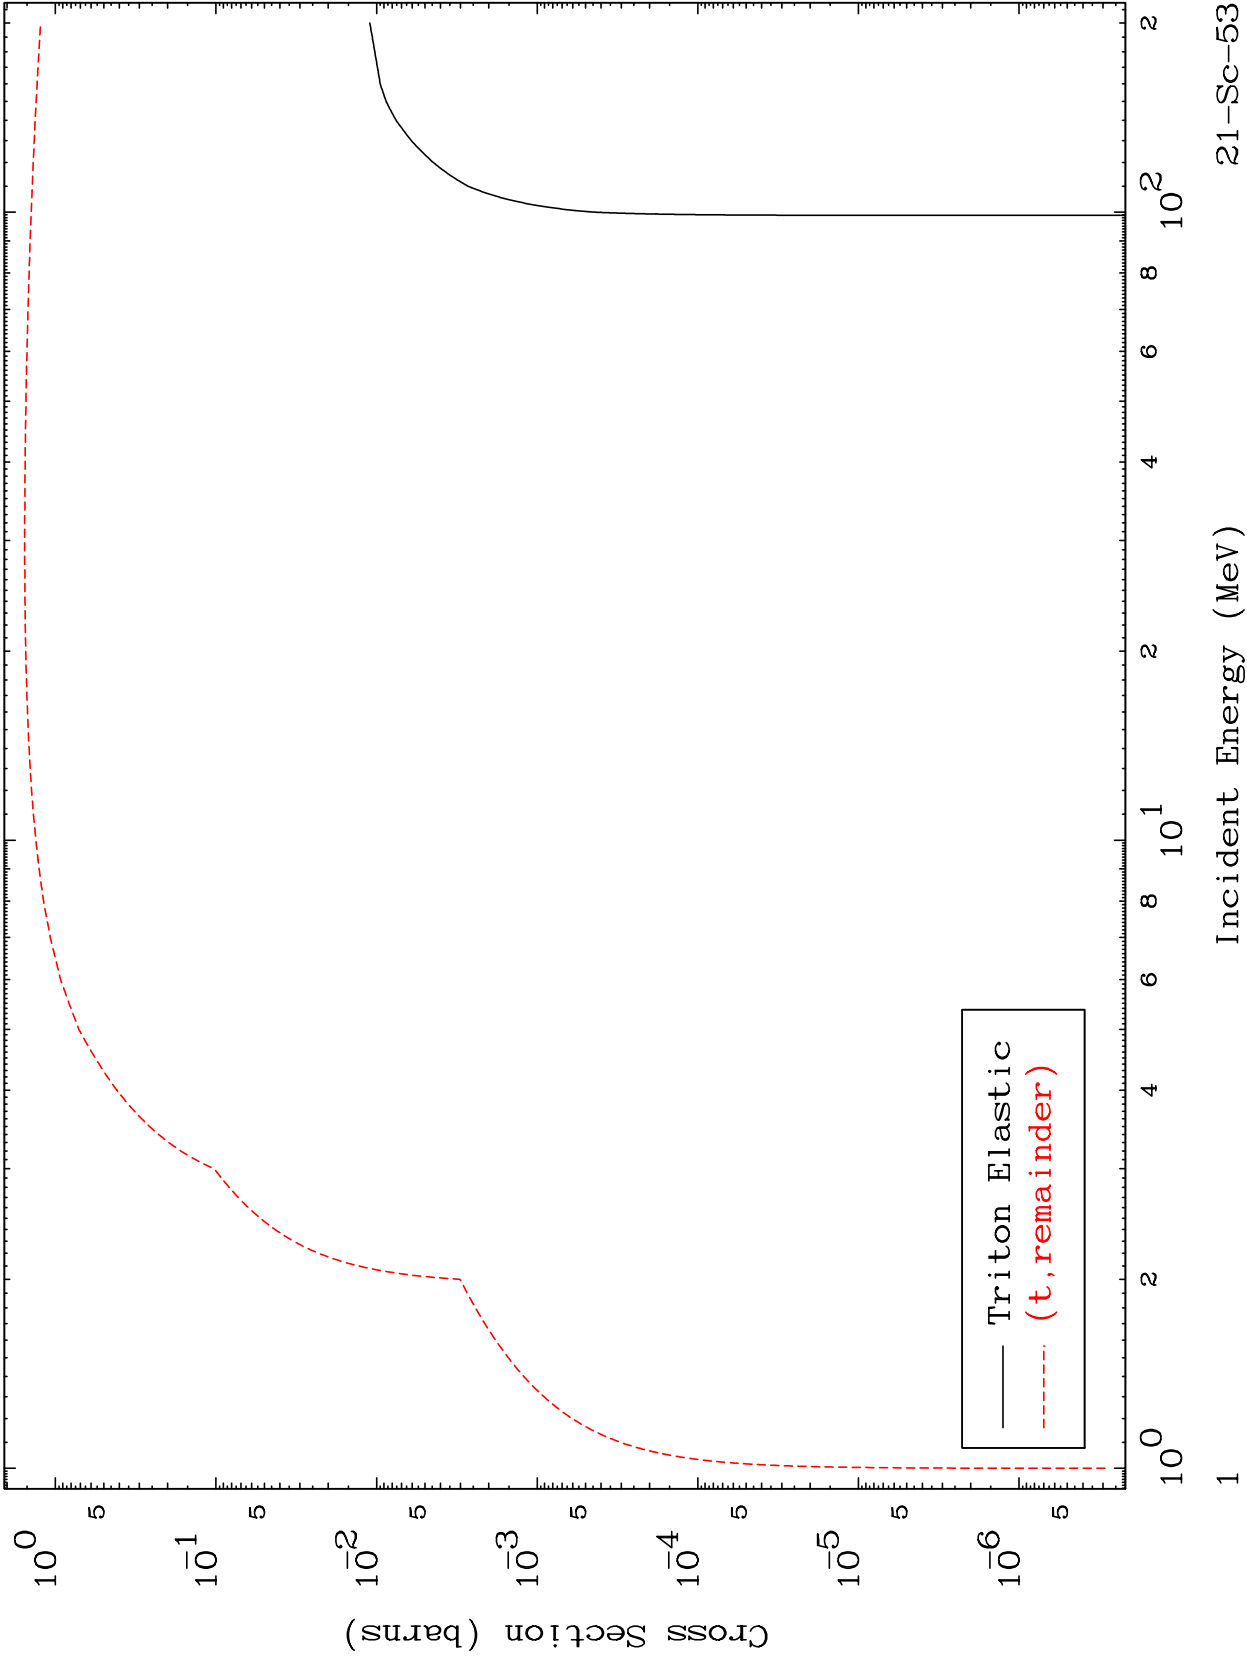

Press Mouse Button to Start

MAT 2149

Triton Major
0 Kelvin Cross Sections

21-Sc-53

Incident Energy (MeV)

21-Sc-53