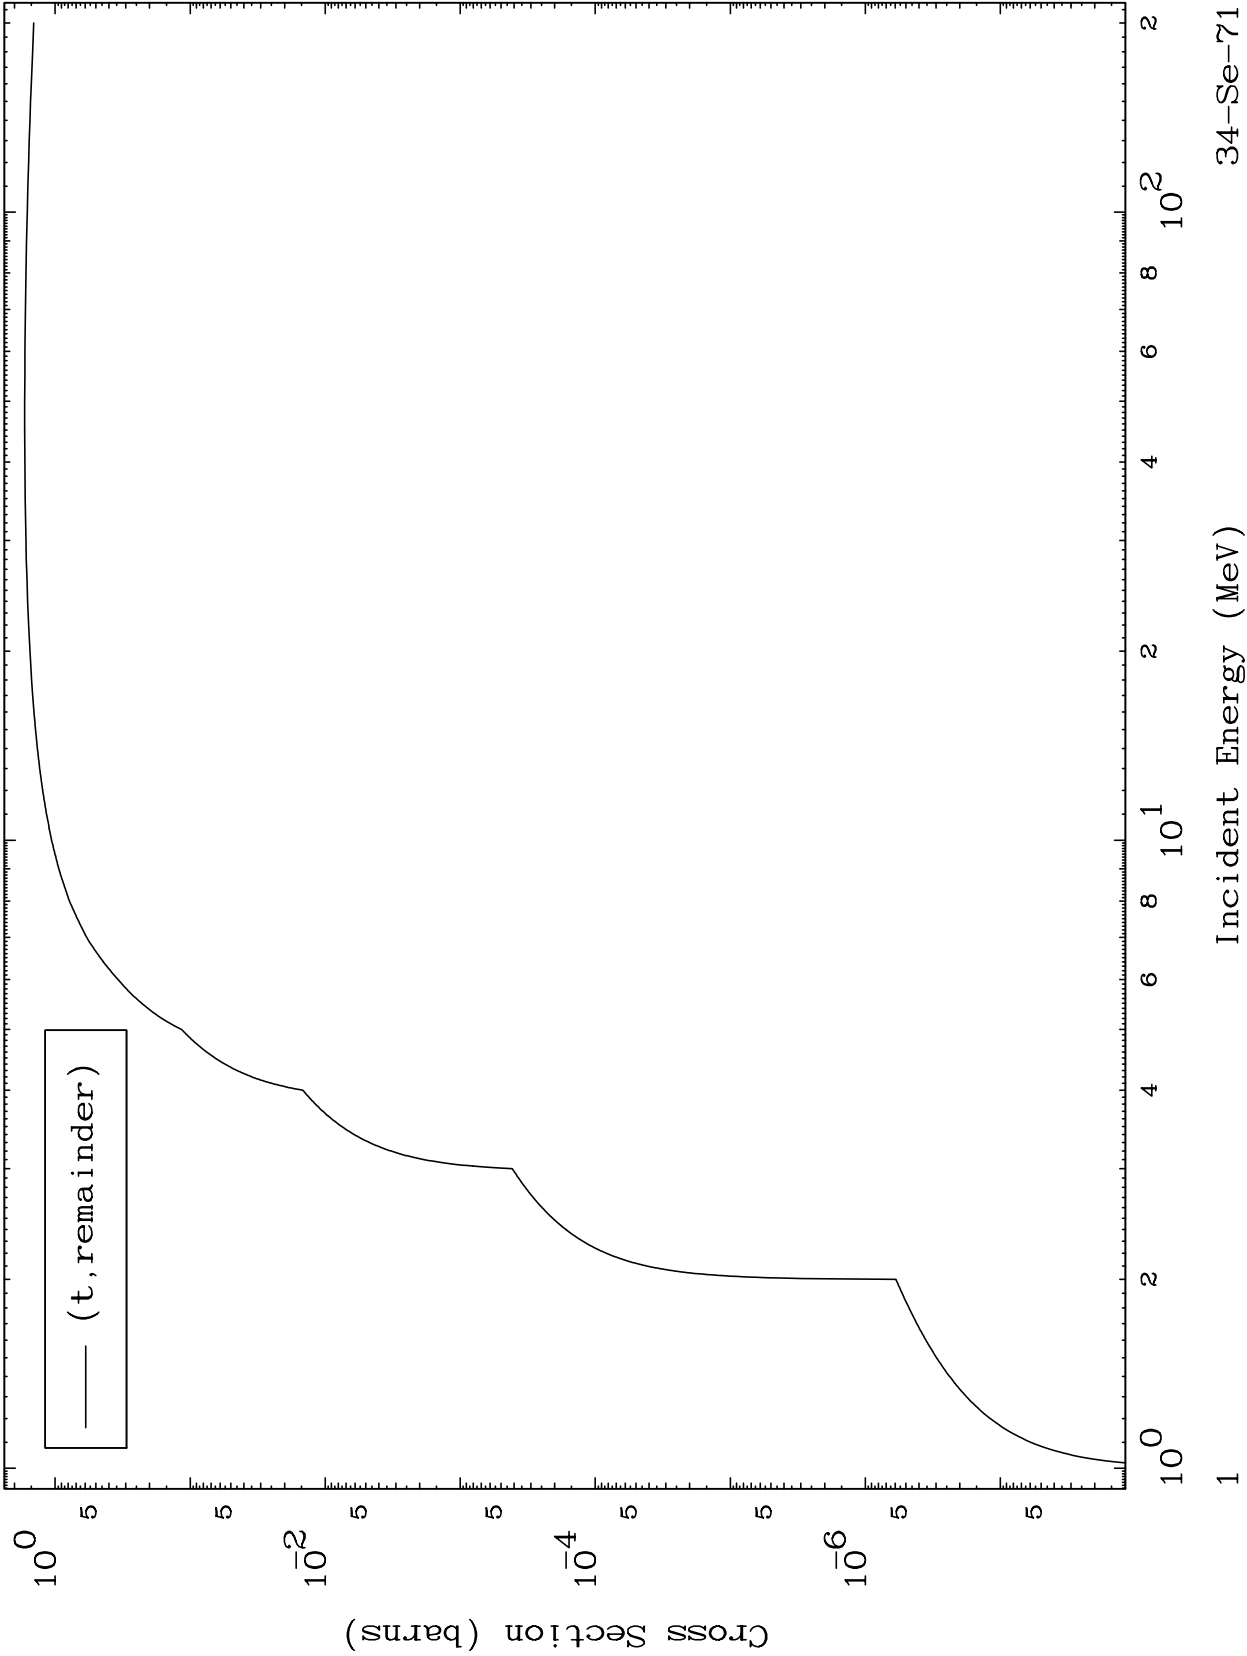

Press Mouse Button to Start

MAT 3416

Triton Major

<sup>34</sup>Se-71

0 Kelvin Cross Sections

Incident Energy (MeV)

<sup>34</sup>Se-71