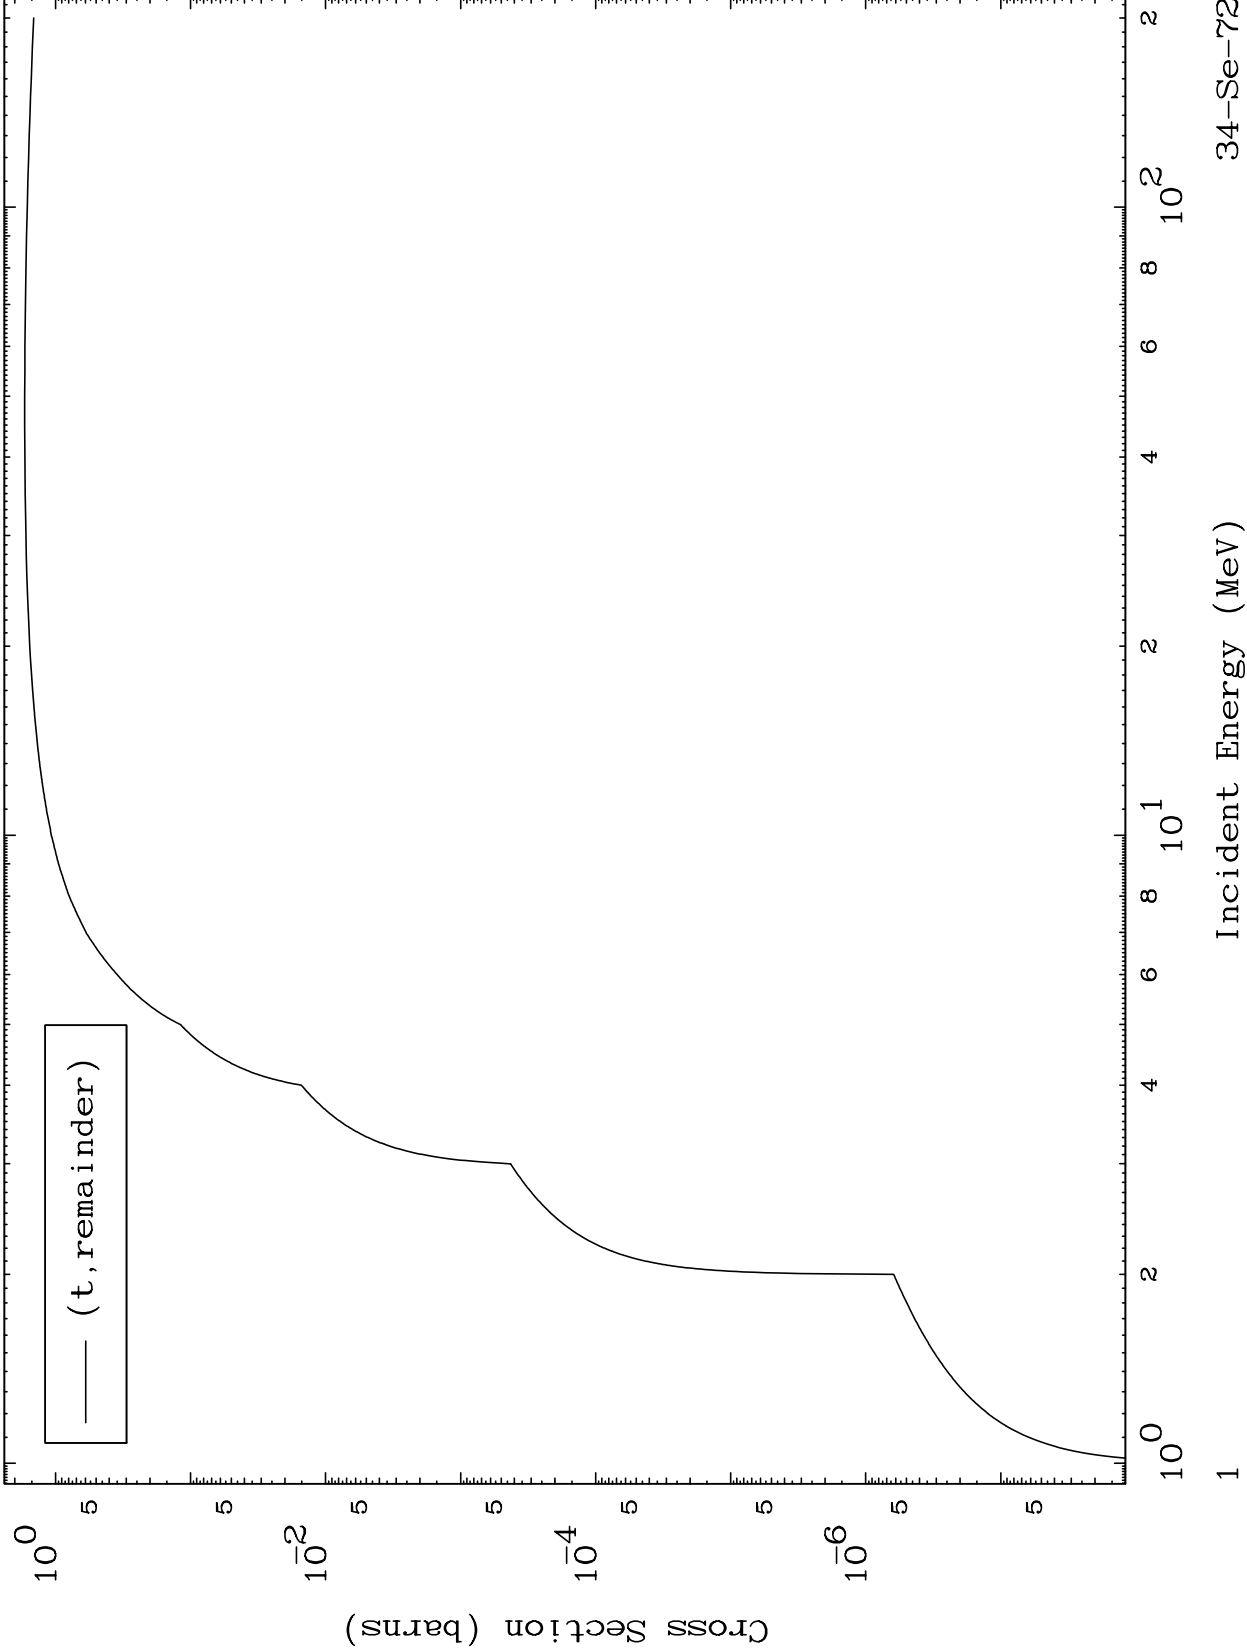

Press Mouse Button to Start

MAT 3419

Triton Major

³⁴Se-72

0 Kelvin Cross Sections

Incident Energy (MeV)

³⁴Se-72