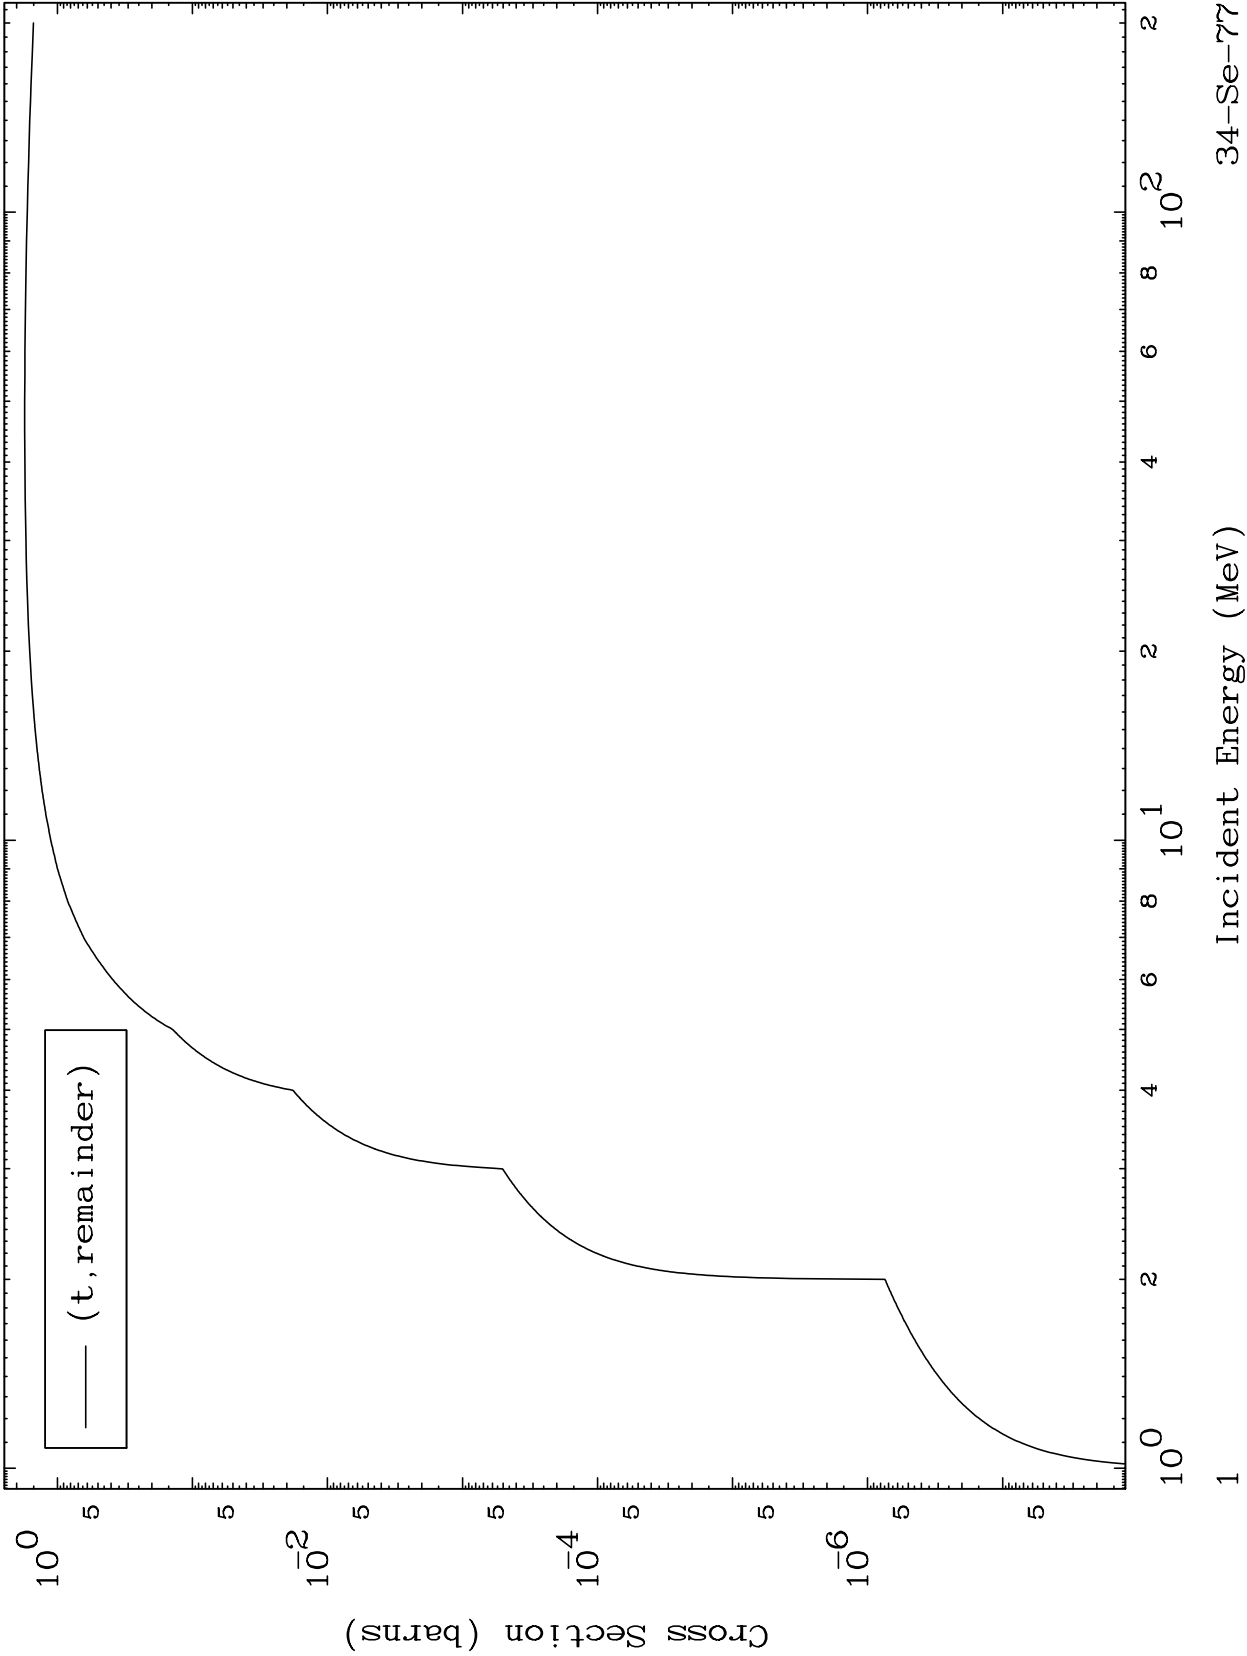

Press Mouse Button to Start

MAT 3435

Triton Major
0 Kelvin Cross Sections

34-Se-77

34-Se-77