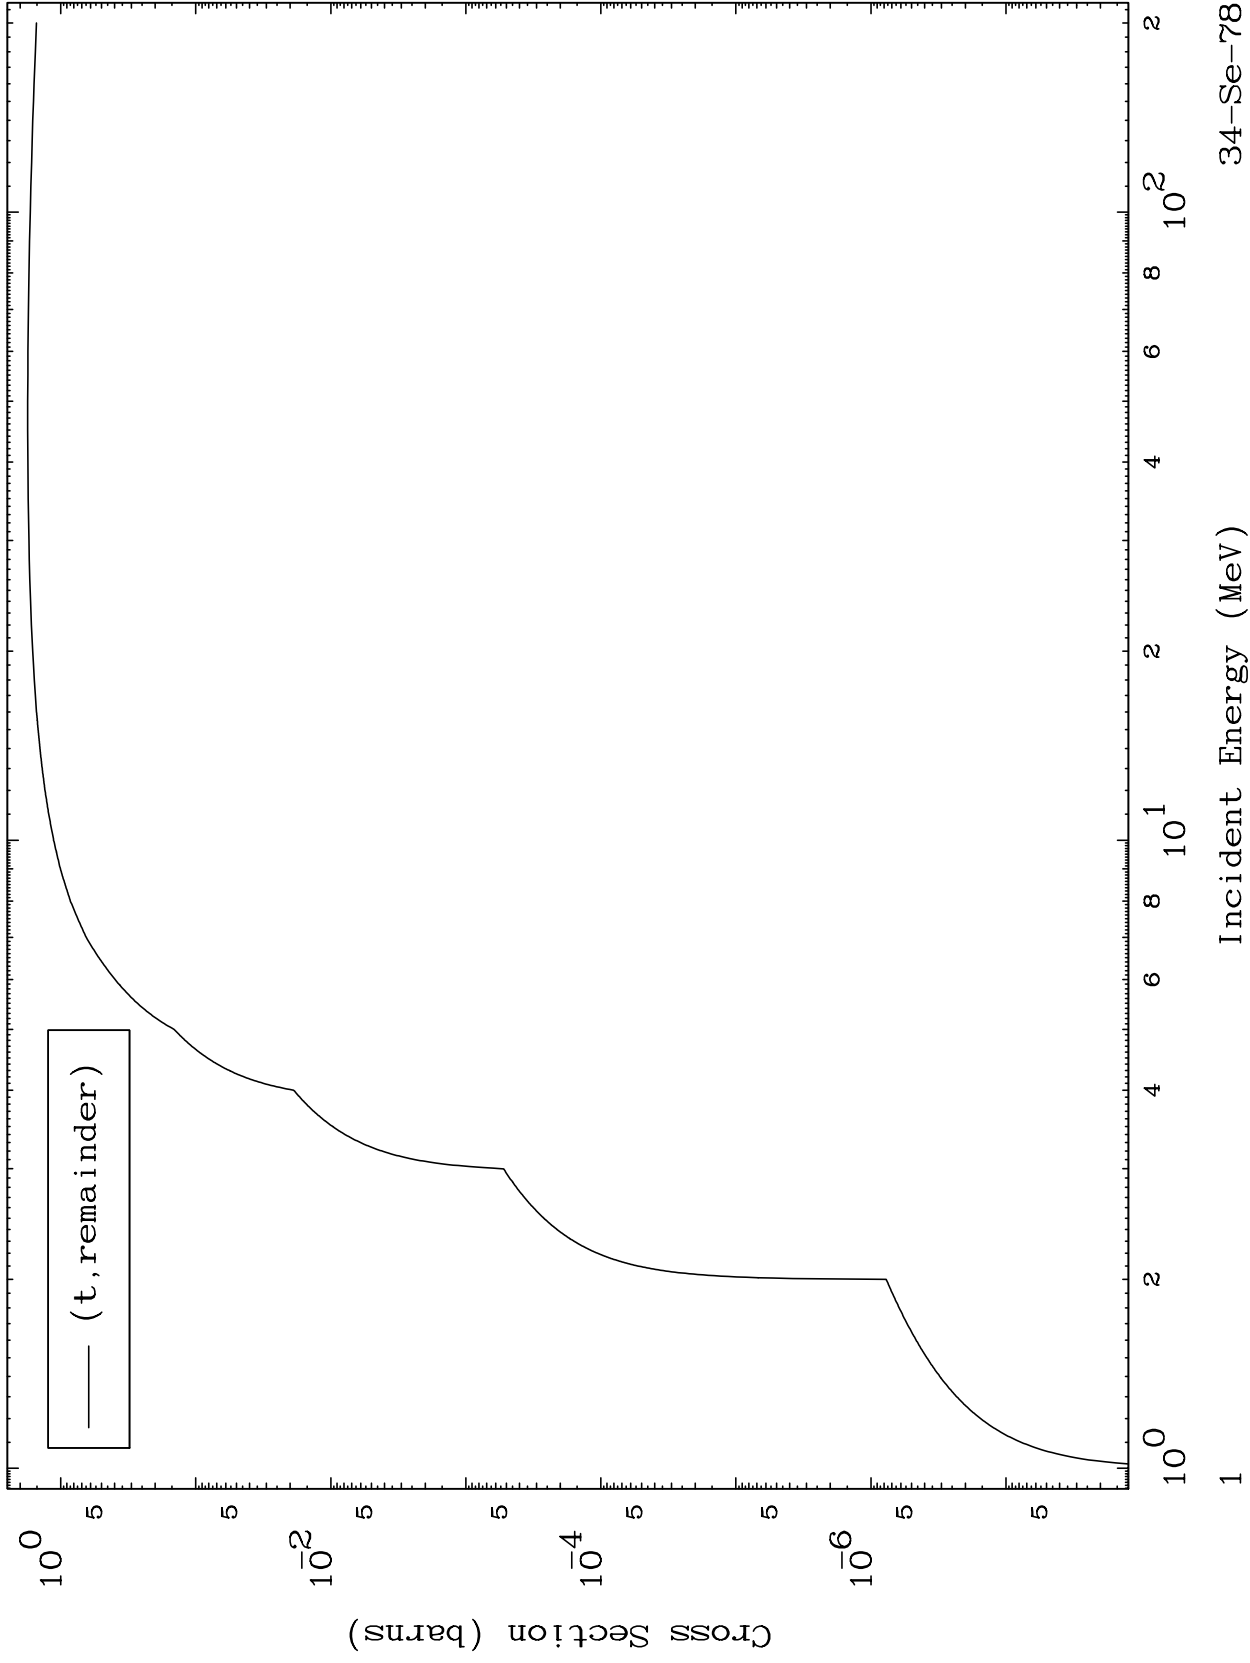

Press Mouse Button to Start

MAT 3437

Triton Major
0 Kelvin Cross Sections

³⁴Se-78

³⁴Se-78