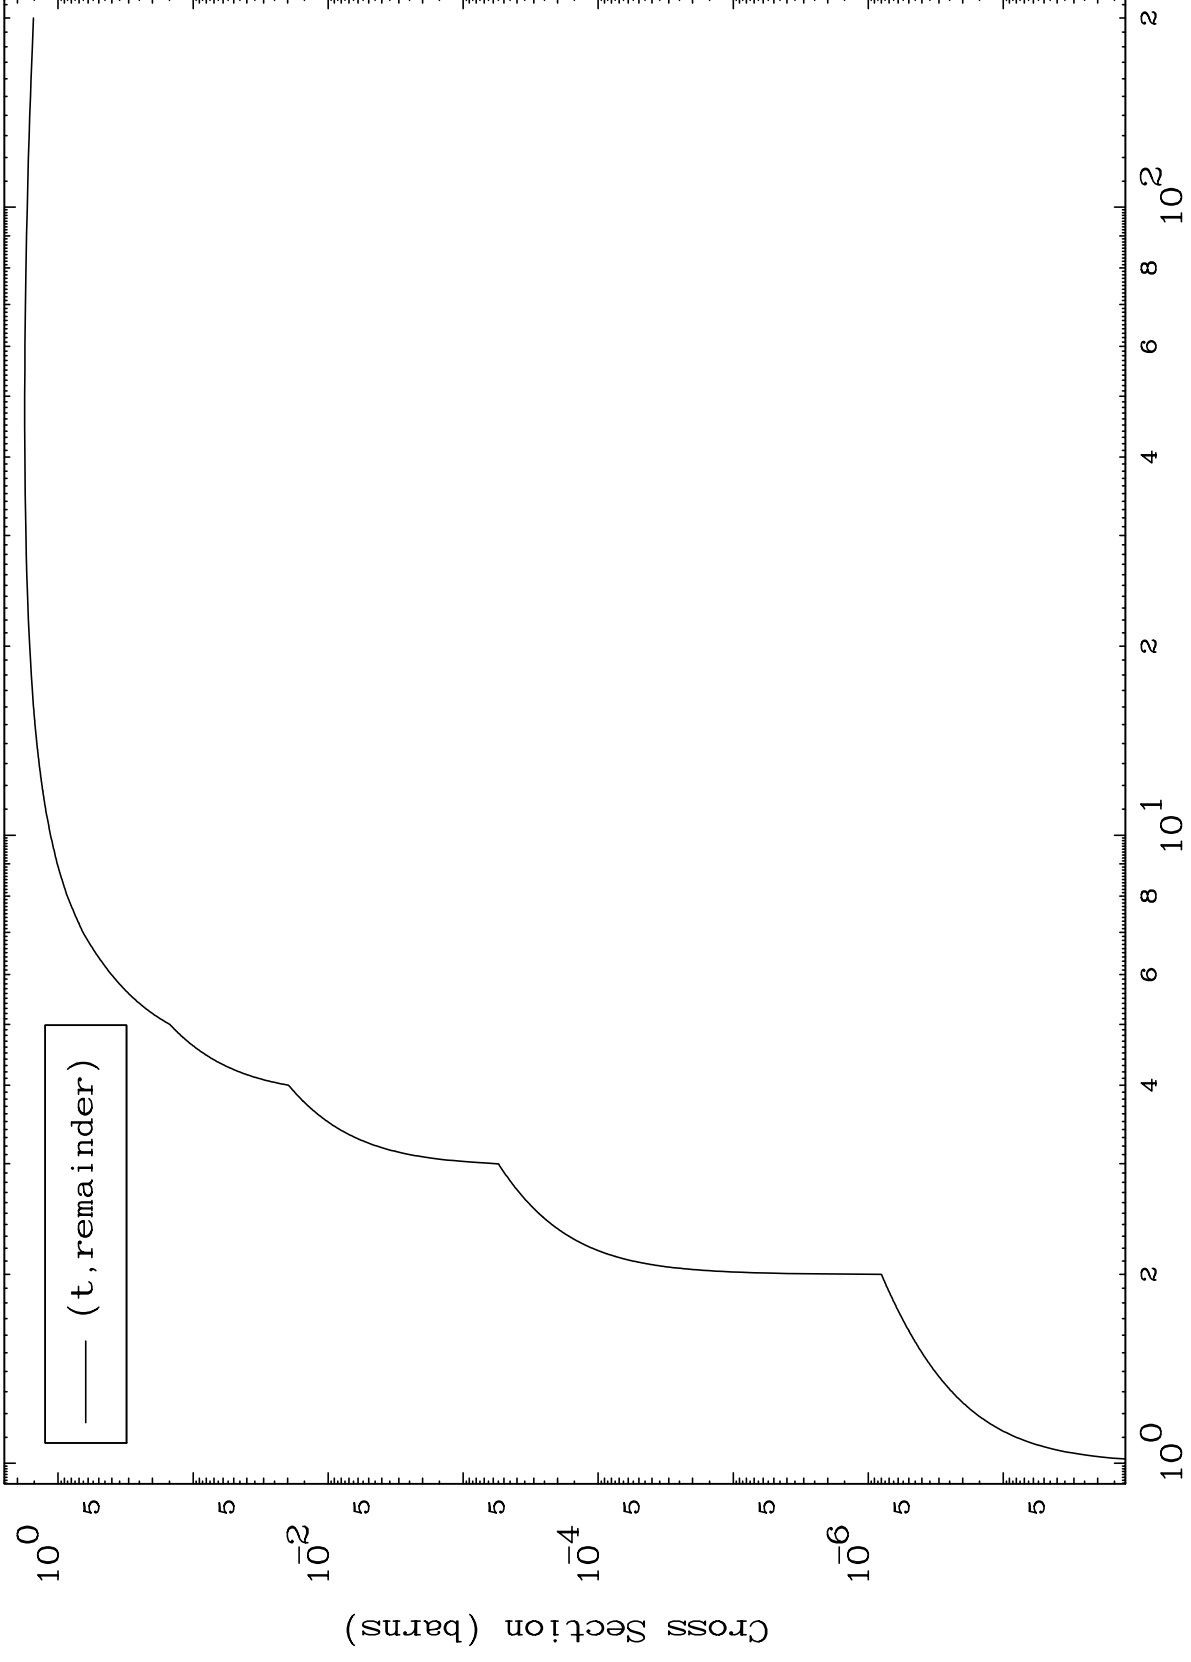

Press Mouse Button to Start

MAT 3440

Triton Major

³⁴Se-79

0 Kelvin Cross Sections

Incident Energy (MeV)

³⁴Se-79