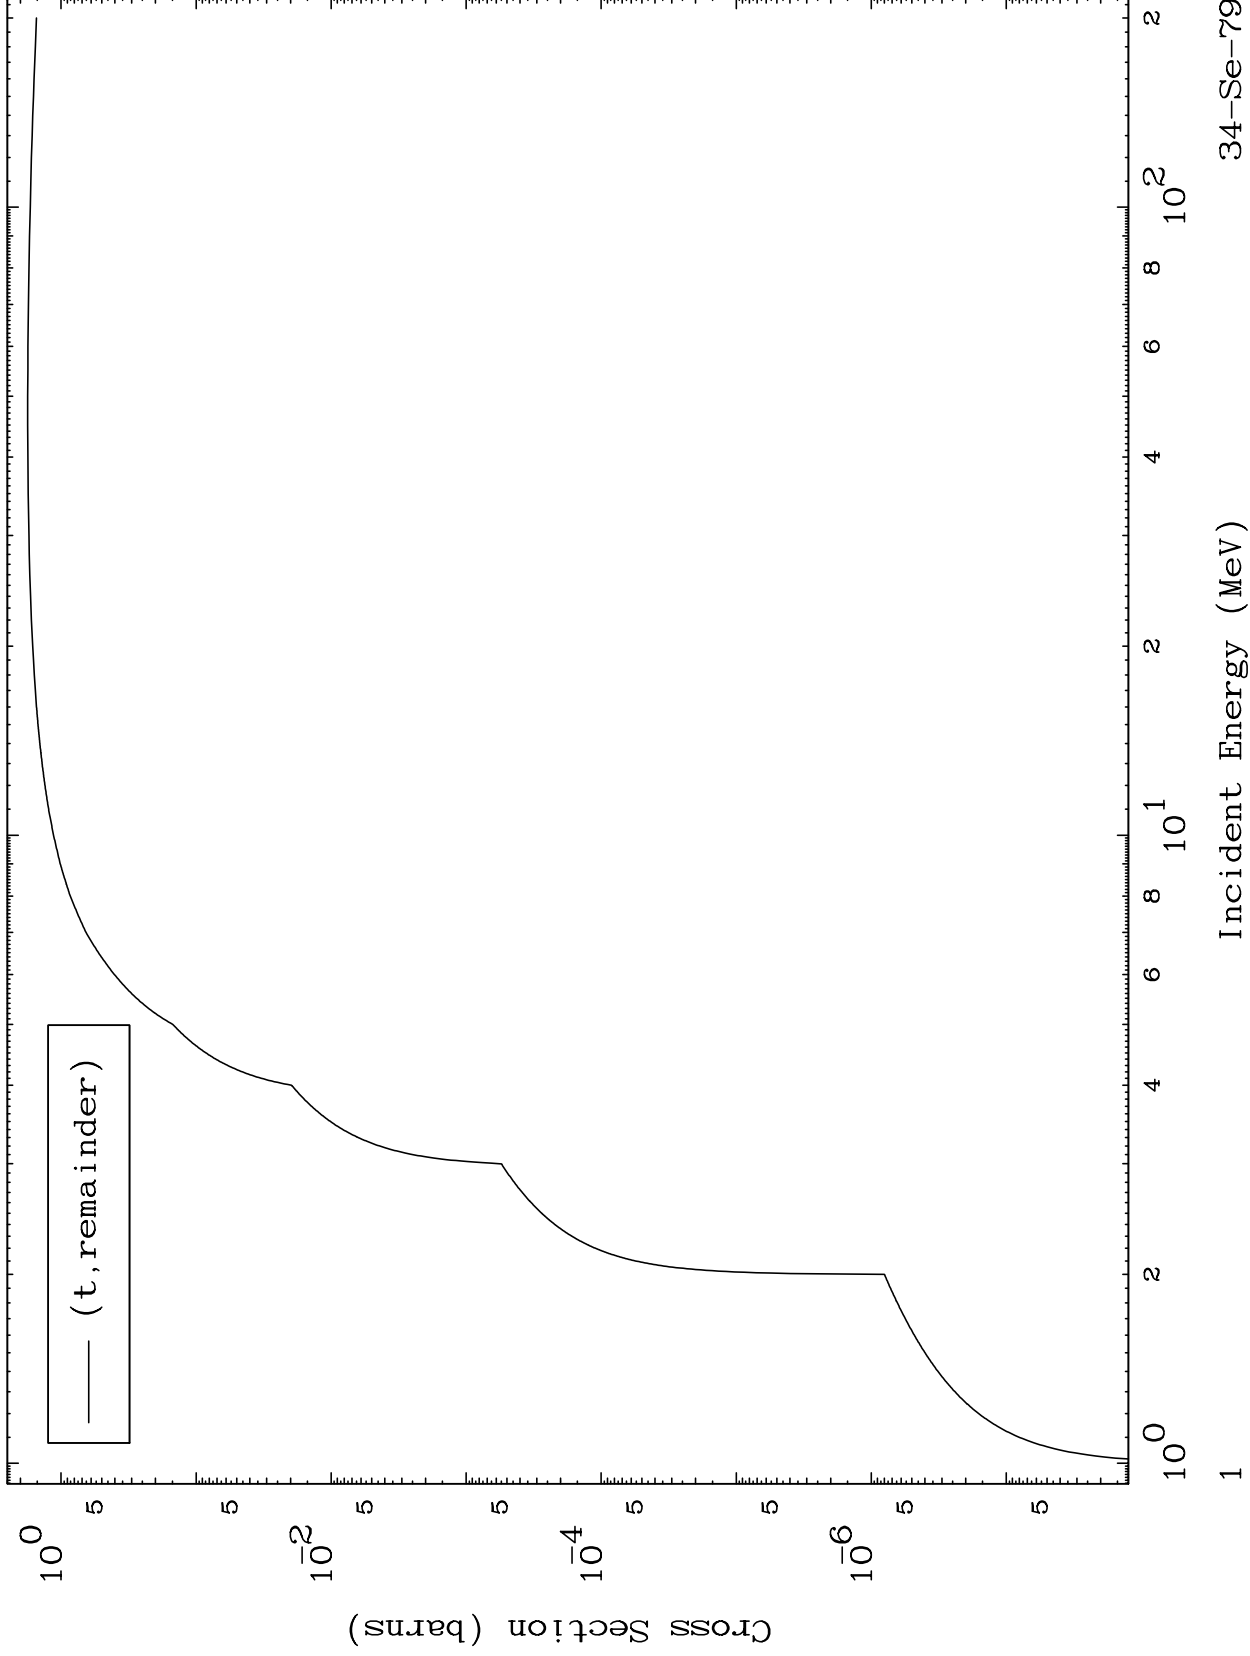

Press Mouse Button to Start

MAT 3441

Triton Major

34-Se-79

0 Kelvin Cross Sections

34-Se-79

Incident Energy (MeV)