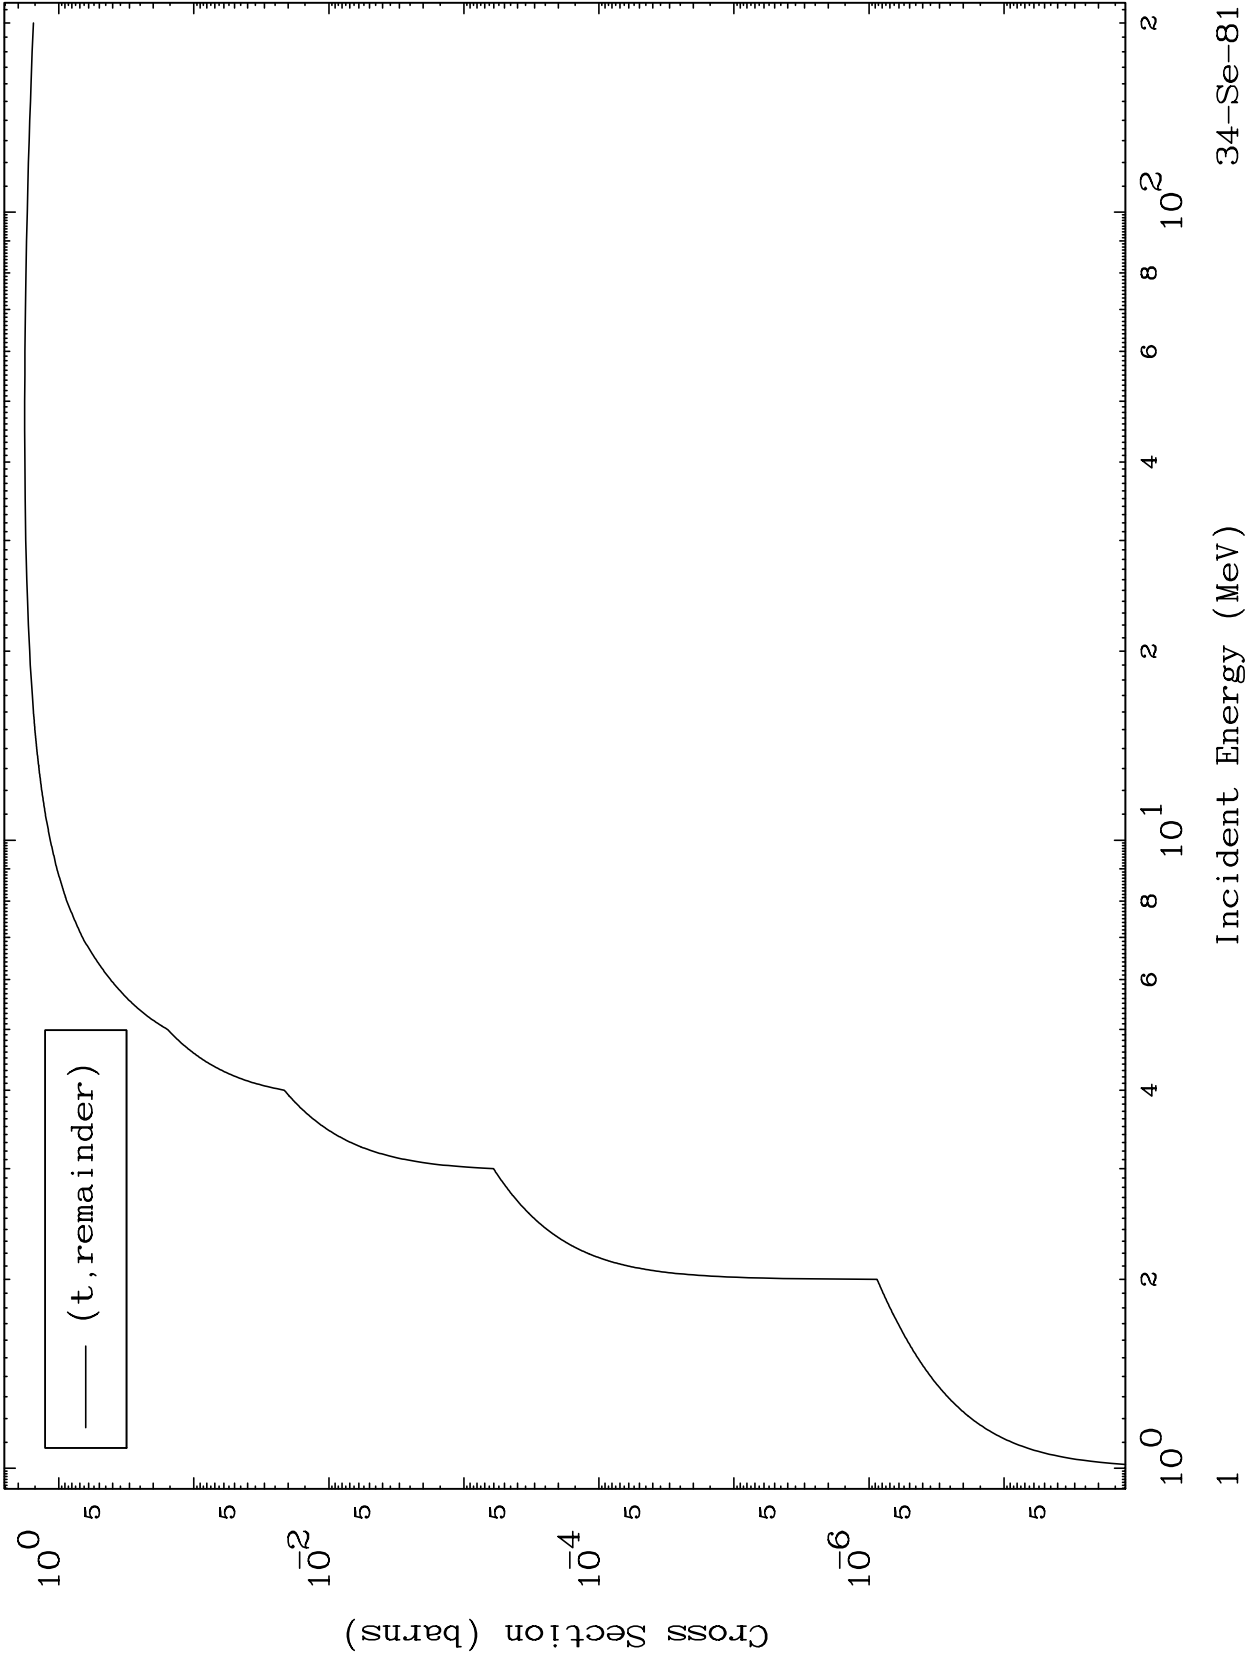

Press Mouse Button to Start

MAT 3447

Triton Major

³⁴Se-81

0 Kelvin Cross Sections

³⁴Se-81