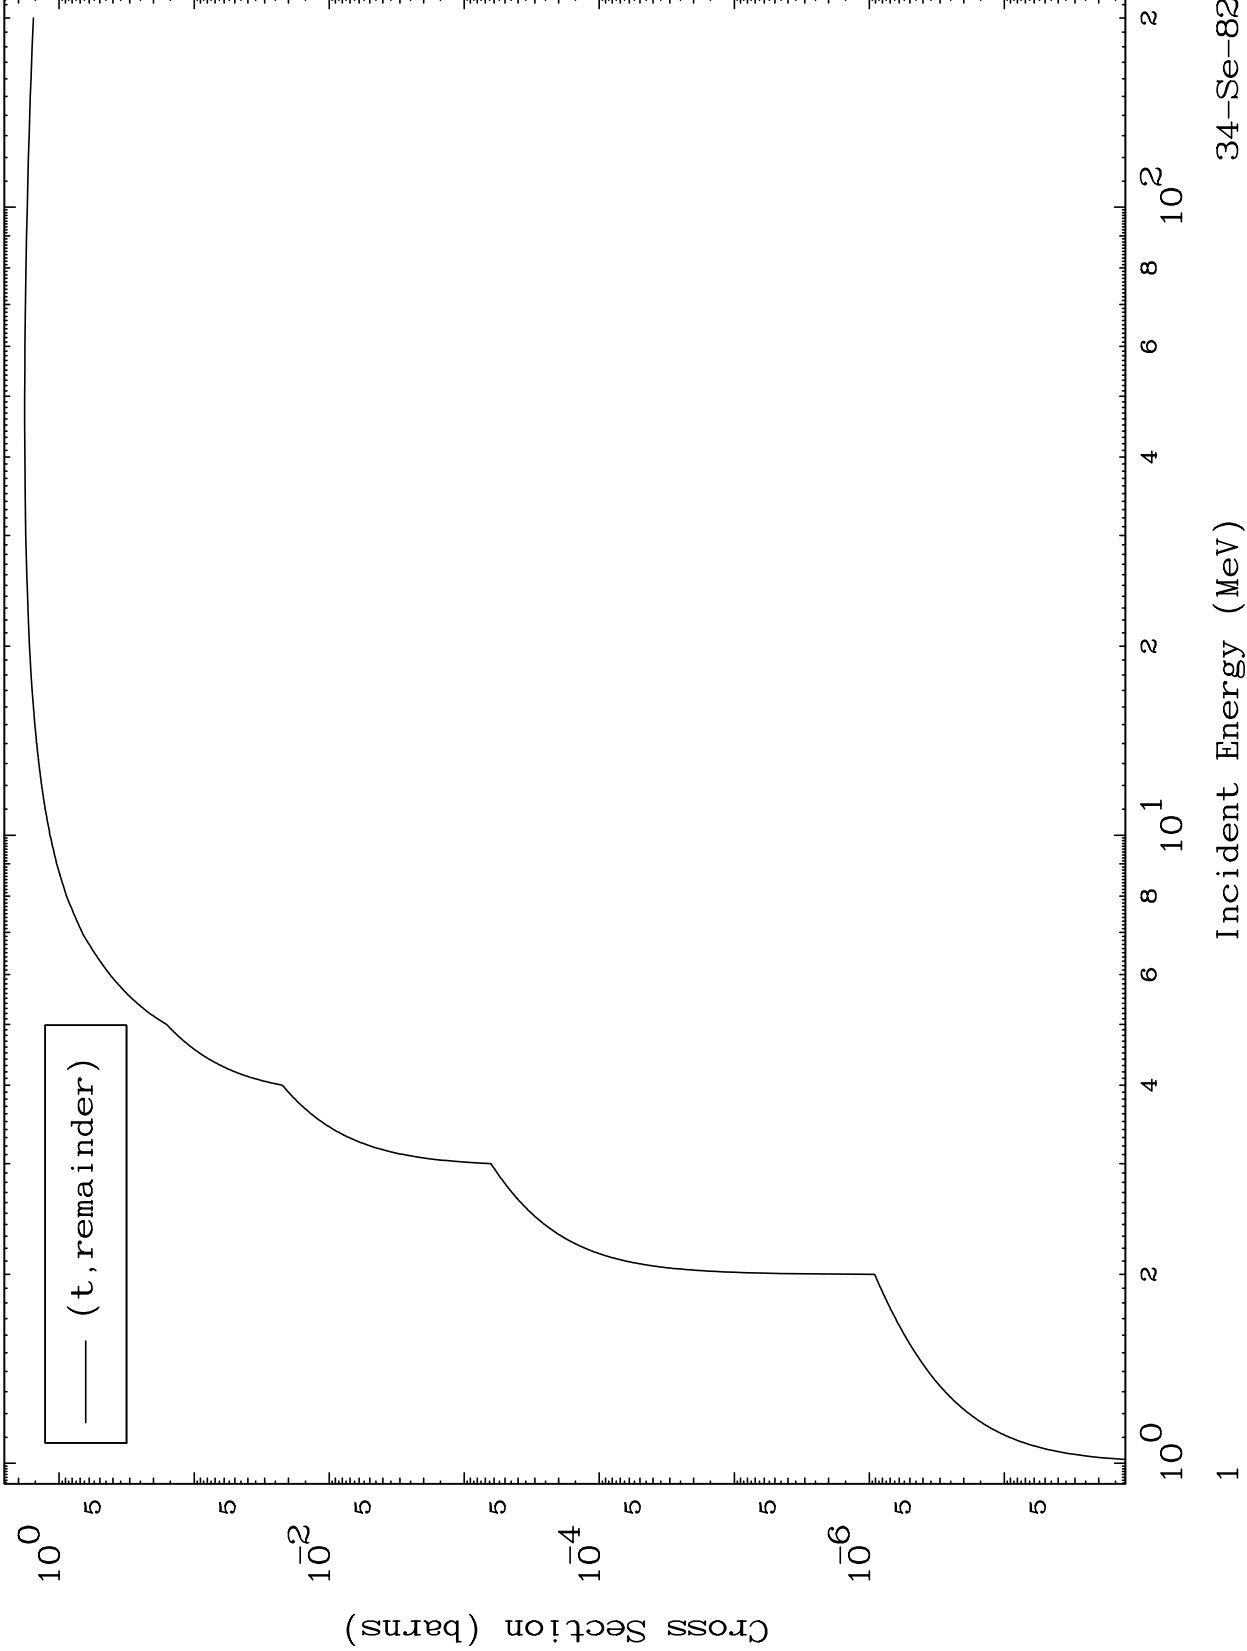

Press Mouse Button to Start

MAT 3449

Triton Major

34-Se-82

0 Kelvin Cross Sections

34-Se-82

Incident Energy (MeV)