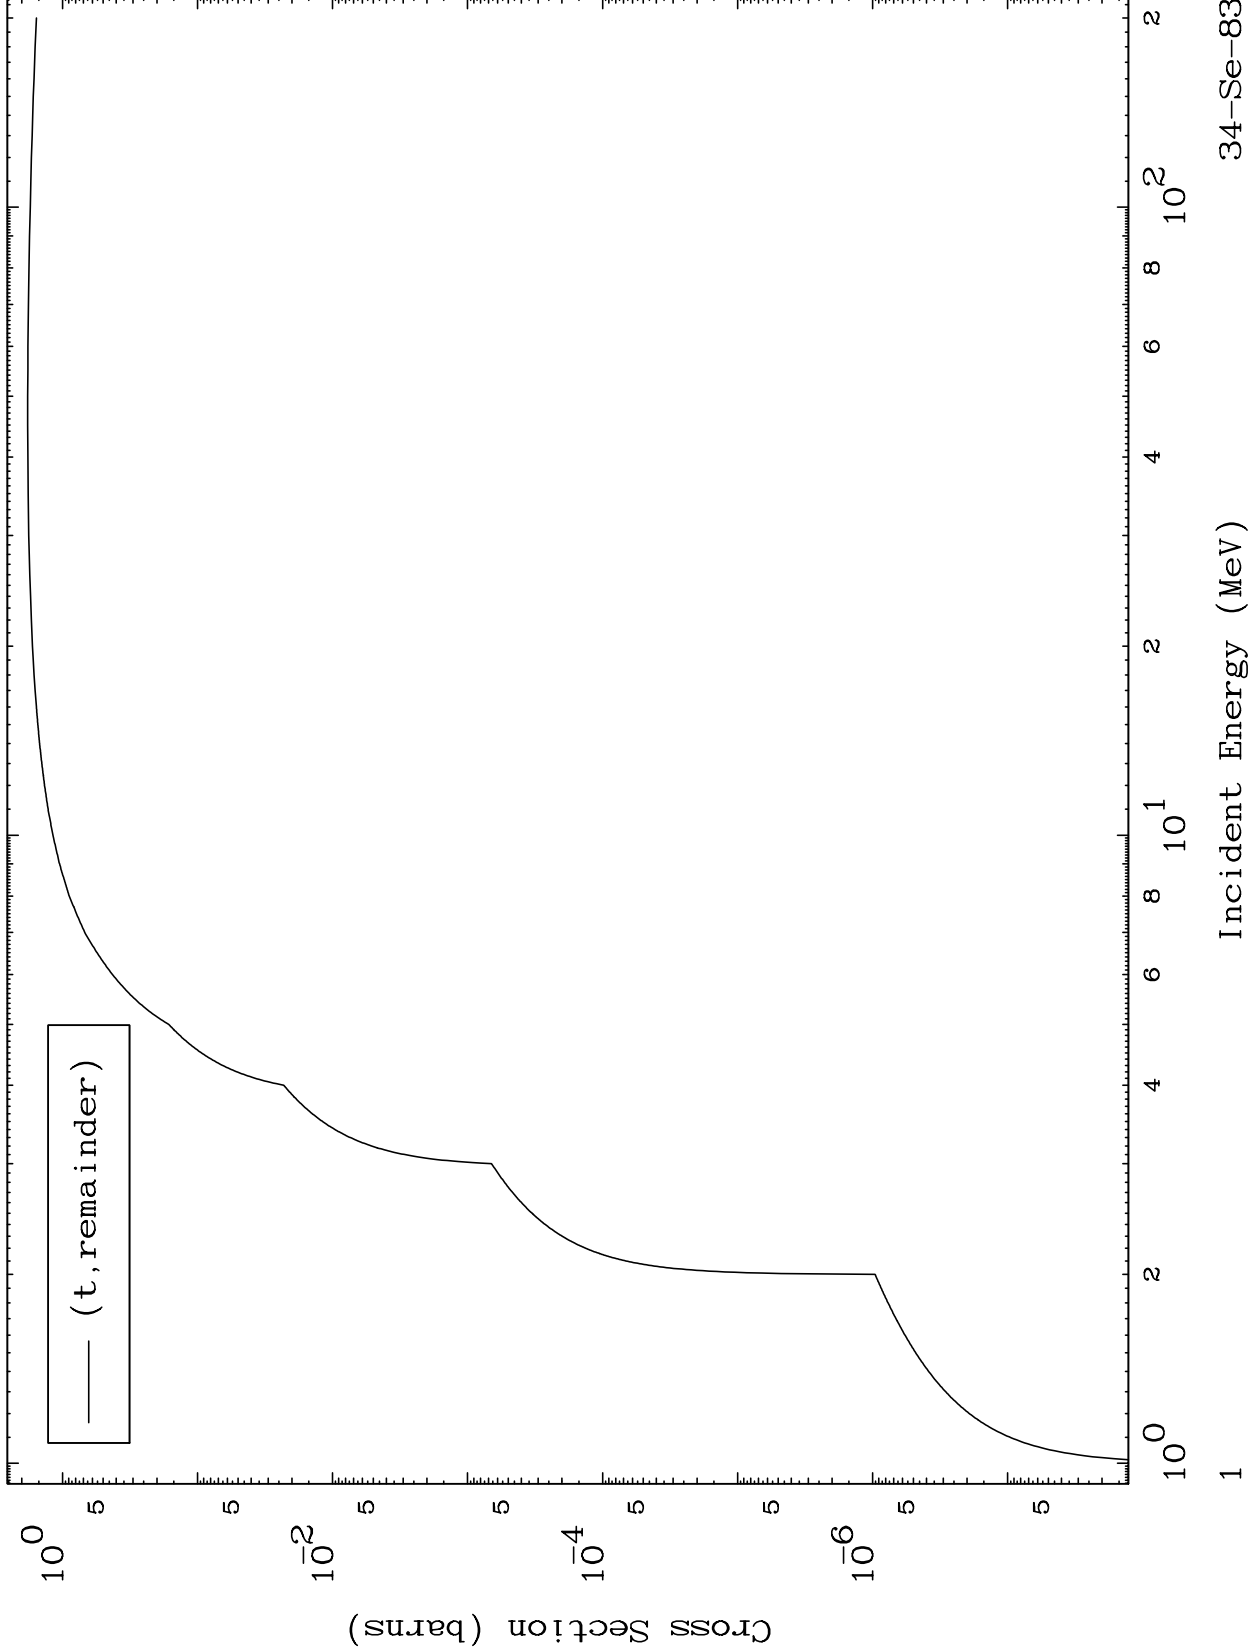

Press Mouse Button to Start

MAT 3452

Triton Major

34-Se-83

0 Kelvin Cross Sections

Incident Energy (MeV)

34-Se-83