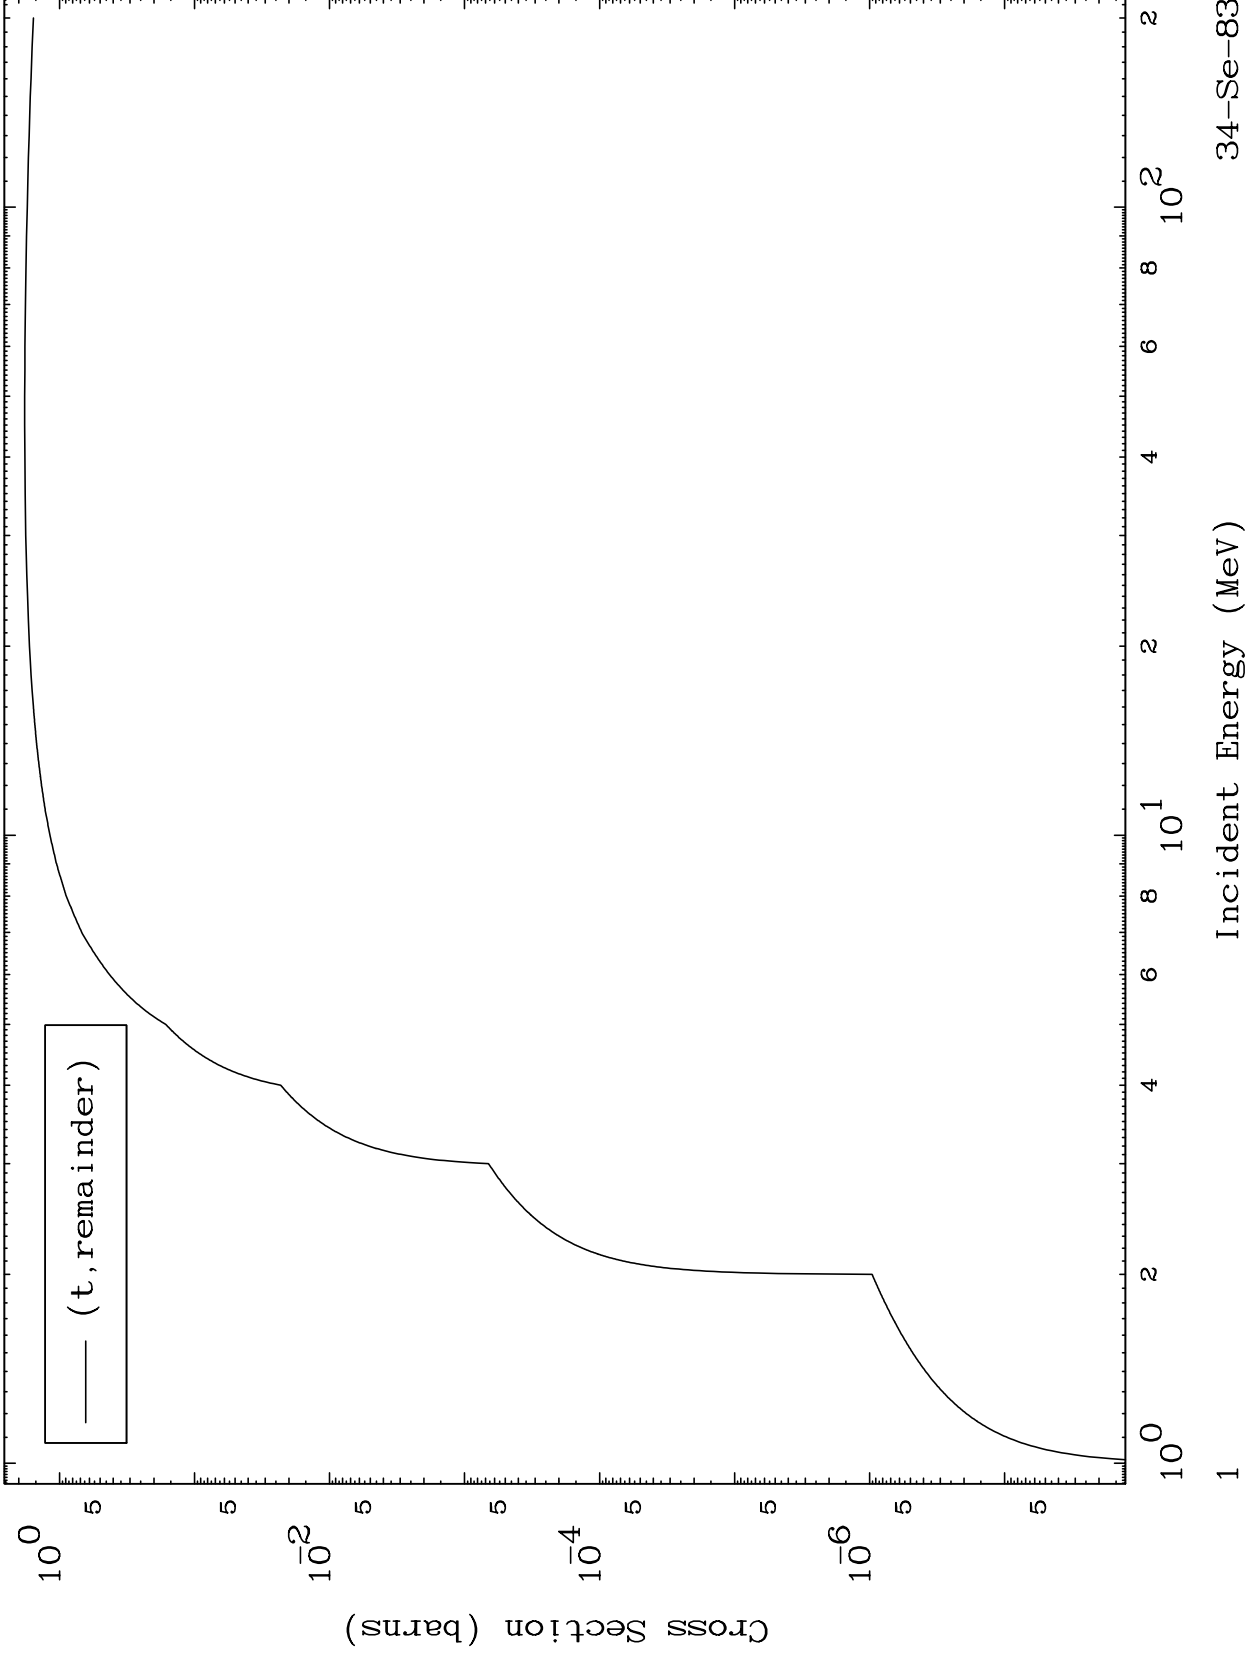

Press Mouse Button to Start

MAT 3453

Triton Major

34-Se-83

0 Kelvin Cross Sections

34-Se-83