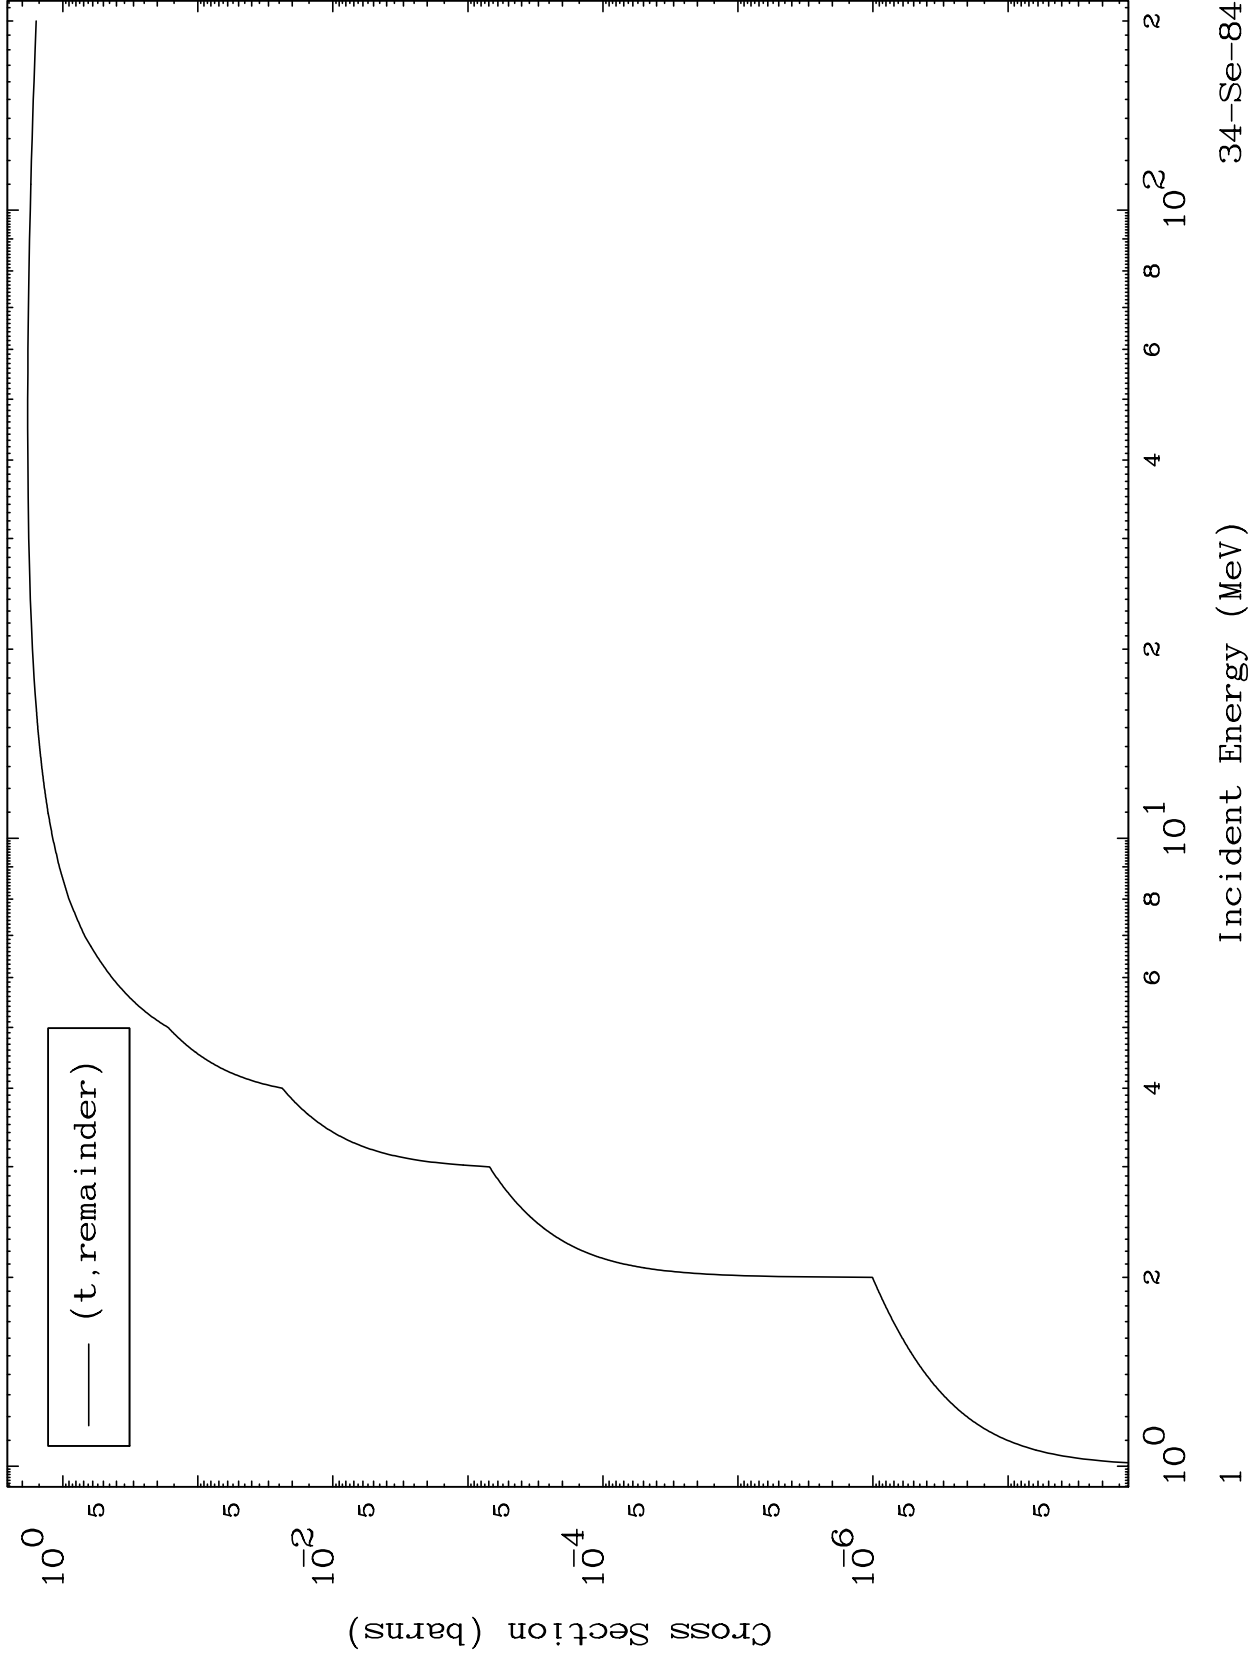

Press Mouse Button to Start

MAT 3455

Triton Major
0 Kelvin Cross Sections

³⁴Se-84

³⁴Se-84